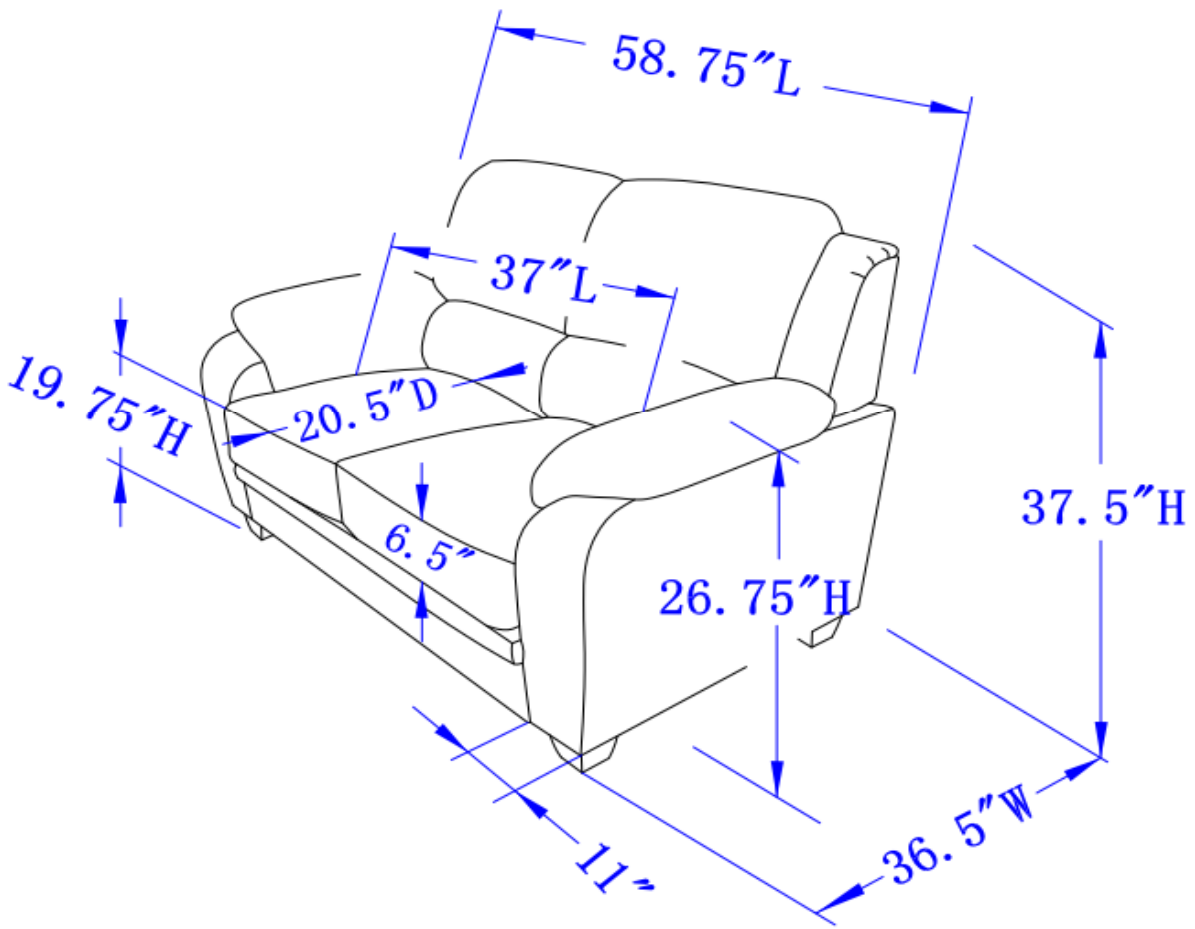

ASSEMBLY INSTRUCTIONS
COASTER FINE FURNITURE

Fine Furniture for every stage of life

506242
LOVESEAT

ITEM : 506242

ASSEMBLY INSTRUCTIONS

ASSEMBLY TIPS:

- 1.Remove hardware from box and sort by size.
- 2.Please check to see that all hardware and parts are present prior to start of assembly.
- 3.Please follow attached instruction in the same sequence as numbered to assure fast & easy assembly.

ASSEMBLY TIME

5 MINUTES

PARTS IDENTIFICATION

(A)  BACK 1PC

(B)  SEAT 1PC

(C)  FOOT 4PCS

ITEM : 506242
ASSEMBLY INSTRUCTIONS

STEP 1

STEP 2

STEP 3

506242

Note: Dimension tolerance $\pm 5\%$