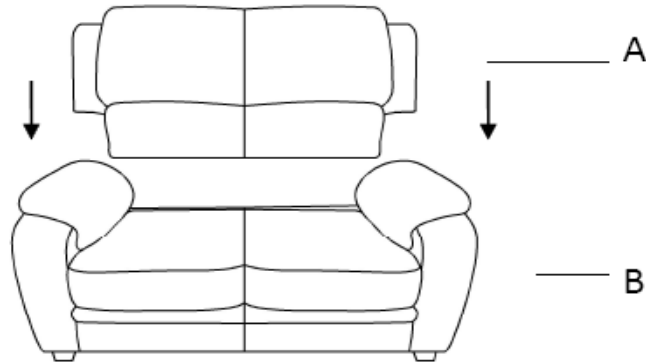

ASSEMBLY INSTRUCTIONS
COASTER FINE FURNITURE

Fine Furniture for every stage of life

506242
LOVESEAT

ITEM : 506242

ASSEMBLY INSTRUCTIONS

ASSEMBLY TIPS:

- 1.Remove hardware from box and sort by size.
- 2.Please check to see that all hardware and parts are present prior to start of assembly.
- 3.Please follow attached instruction in the same sequence as numbered to assure fast & easy assembly.

ASSEMBLY TIME

5 MINUTES

PARTS IDENTIFICATION

(A)  BACK 1PC

(B)  SEAT 1PC

(C)  FOOT 4PCS

ITEM : 506242
ASSEMBLY INSTRUCTIONS

STEP 1

STEP 2

STEP 3

506242

Note: Dimension tolerance $\pm 5\%$