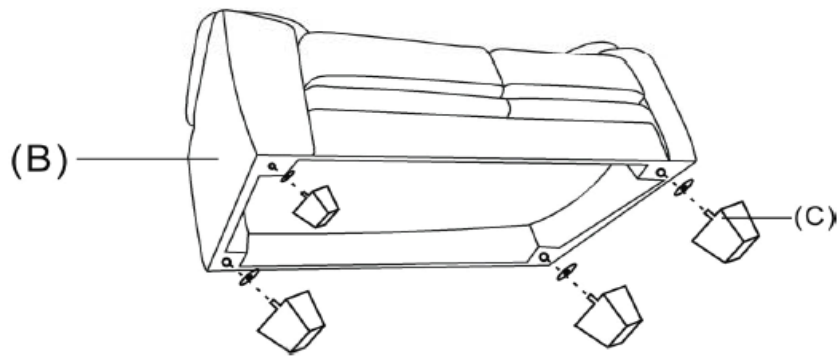

ASSEMBLY TIME

5 MINUTES

PARTS IDENTIFICATION

(A)  BACK 1PC

(B)  SEAT 1PC

(C)  FOOT 4PCS

ITEM : 506242
ASSEMBLY INSTRUCTIONS

STEP 1

STEP 2

STEP 3

506242

Note: Dimension tolerance $\pm 5\%$