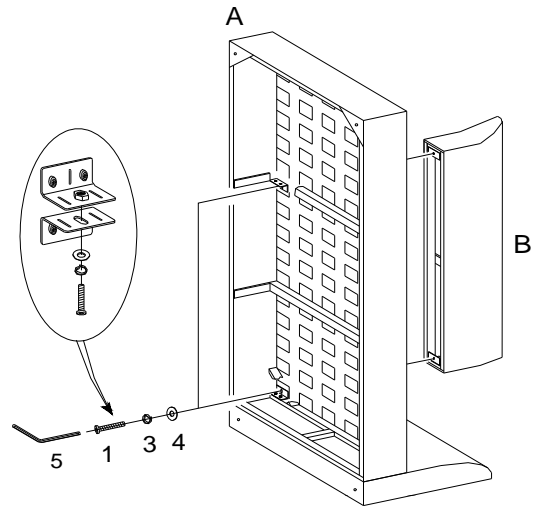

Z	HARDWARE PACKAGE		
NO	DESCRIPTION	FIGURE	QTY
1	SMALL SCREW 5/16" * 1-3/8"		2PCS
2	LARGE SCREW 5/16" * 2-3/16"		4PCS
3	LOCK WASHER 5/16" * 13mm		6PCS+1PC SPARE
4	FLAT WASHER 5/16" * 19mm		6 PCS+1PC SPARE
5	ALLEN KEY M5		1PC
6	PLASTIC GASKETS		4PCS

Z-B1(BOX1)-Hardware pack is located in 509347(B1)

ASSEMBLY INSTRUCTIONS

LEFT CHAISE FACING

STEP 1

2		X 4	3		X 4
4		X 4	5		X 1

STEP 2

1		X 2	3		X 2
4		X 2	5		X 1

STEP 3