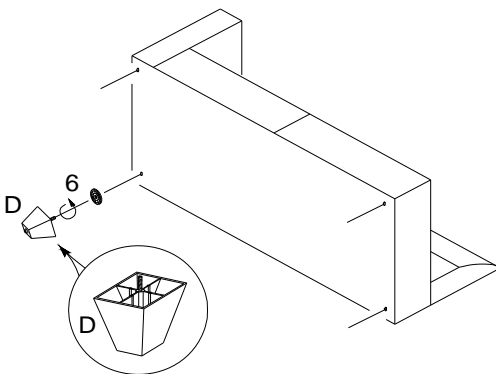

10 MINUTES

PARTS IDENTIFICATION

- J SOFA BACK FRAME  1PC
- K SOFA SEAT FRAME  1PC
- L SOFA ARM FRAME  1PC
- D FOOT  4PCS
- E BACK CUSHION  3PCS
- G PILLOW  1PC
- N SEAT CUSHION  3PCS

Z	HARDWARE PACKAGE		
NO	DESCRIPTION	FIGURE	QTY
1	SMALL SCREW 5/16" * 1-3/8"		2PCS
2	LARGE SCREW 5/16" * 2-3/16"		4PCS
3	LOCK WASHER 5/16" * 13mm		6PCS+1PC SPARE
4	FLAT WASHER 5/16" * 19mm		6 PCS+1PC SPARE
5	ALLEN KEY M5		1PC
6	PLASTIC GASKETS		4PCS

Z-B2(BOX2)-Hardware pack is located in 509347(B2)

ITEM : 509347B2 SOFA (LAF)

ASSEMBLY INSTRUCTIONS

STEP 1

2		x 4	3		x 4
4		x 4	5		x 1

STEP 2

1		x 2	3		x 2
4		x 2	5		x 1

STEP 3