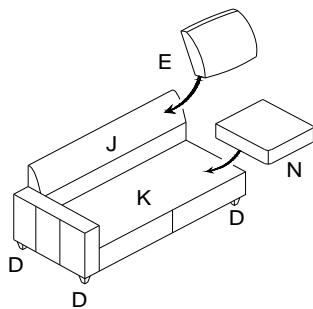

10 MINUTES

PARTS IDENTIFICATION

- J SOFA BACK FRAME  1PC
- K SOFA SEAT FRAME  1PC
- L SOFA ARM FRAME  1PC
- D FOOT  4PCS
- E BACK CUSHION  3PCS
- G PILLOW  1PC
- N SEAT CUSHION  3PCS

Z	HARDWARE PACKAGE		
NO	DESCRIPTION	FIGURE	QTY
1	SMALL SCREW 5/16" * 1-3/8"		2PCS
2	LARGE SCREW 5/16" * 2-3/16"		4PCS
3	LOCK WASHER 5/16" * 13mm		6PCS+1PC SPARE
4	FLAT WASHER 5/16" * 19mm		6 PCS+1PC SPARE
5	ALLEN KEY M5		1PC
6	PLASTIC GASKETS		4PCS