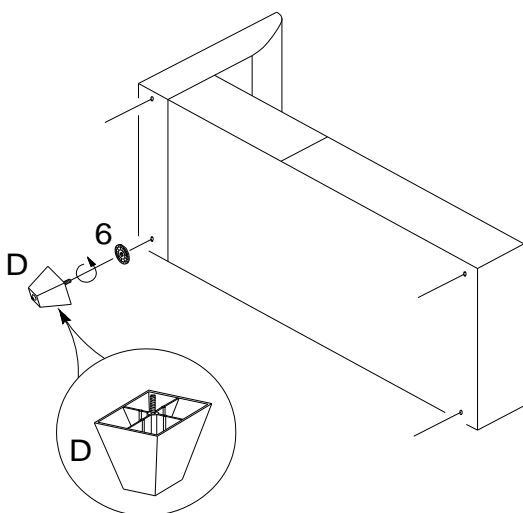

Z	HARDWARE PACKAGE		
NO	DESCRIPTION	FIGURE	QTY
1	SMALL SCREW 5/16" * 1-3/8"		2PCS
2	LARGE SCREW 5/16" * 2-3/16"		4PCS
3	LOCK WASHER 5/16" * 13mm		6PCS+1PC SPARE
4	FLAT WASHER 5/16" * 19mm		6 PCS+1PC SPARE
5	ALLEN KEY M5		1PC
6	PLASTIC GASKETS		4PCS

Z-B1(BOX1)-Hardware pack is located in 509347(B1)

ASSEMBLY INSTRUCTIONS

RIGHT CHAISE FACING

STEP 1

2		x 4	3		x 4
4		x 4	5		x 1

STEP 2

1		x 2	3		x 2
4		x 2	5		x 1

STEP 3