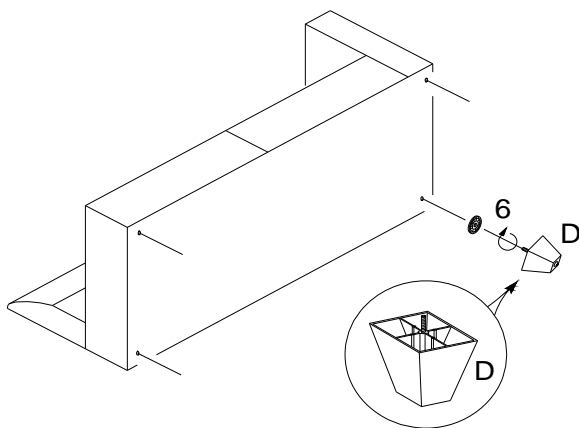

ASSEMBLY TIME

10 MINUTES

PARTS IDENTIFICATION

J	SOFA BACK FRAME		1PC
K	SOFA SEAT FRAME		1PC
L	SOFA ARM FRAME		1PC
D	FOOT		4PCS
E	BACK CUSHION		3PCS
G	PILLOW		1PC
N	SEAT CUSHION		3PCS

Z	HARDWARE PACKAGE		
NO	DESCRIPTION	FIGURE	QTY
1	SMALL SCREW 5/16" * 1-3/8"		2PCS
2	LARGE SCREW 5/16" * 2-3/16"		4PCS
3	LOCK WASHER 5/16" * 13mm		6PCS+1PC SPARE
4	FLAT WASHER 5/16" * 19mm		6 PCS+1PC SPARE
5	ALLEN KEY M5		1PC
6	PLASTIC GASKETS		4PCS

Z-B2(BOX2)-Hardware pack is located in 509347(B2)

ITEM : 509337B2 SOFA (RAF)

ASSEMBLY INSTRUCTIONS

STEP 1

2		X 4	3		X 4
4		X 4	5		X 1

STEP 2

1		X 2	3		X 2
4		X 2	5		X 1

STEP 3

STEP 4

509347

Note: Dimension tolerance $\pm 5\%$

*ASSEMBLY INSTRUCTIONS
COASTER FINE FURNITURE*

Fine Furniture for every stage of life

509347(RAF CHAISE) SECTIONAL

This sectional has a reversible chaise, and it can be assembled on the left or right side as needed. The assembly instructions below refer on the chaise on the RIGHT SIDE, as you are facing the sectional.