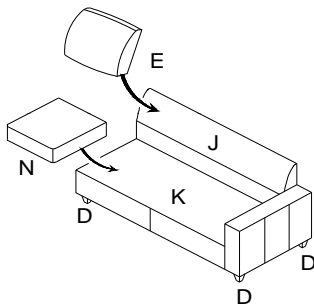

ASSEMBLY TIME

10 MINUTES

PARTS IDENTIFICATION

J	SOFA BACK FRAME		1PC
K	SOFA SEAT FRAME		1PC
L	SOFA ARM FRAME		1PC
D	FOOT		4PCS
E	BACK CUSHION		3PCS
G	PILLOW		1PC
N	SEAT CUSHION		3PCS

Z	HARDWARE PACKAGE		
NO	DESCRIPTION	FIGURE	QTY
1	SMALL SCREW 5/16" * 1-3/8"		2PCS
2	LARGE SCREW 5/16" * 2-3/16"		4PCS
3	LOCK WASHER 5/16" * 13mm		6PCS+1PC SPARE
4	FLAT WASHER 5/16" * 19mm		6 PCS+1PC SPARE
5	ALLEN KEY M5		1PC
6	PLASTIC GASKETS		4PCS