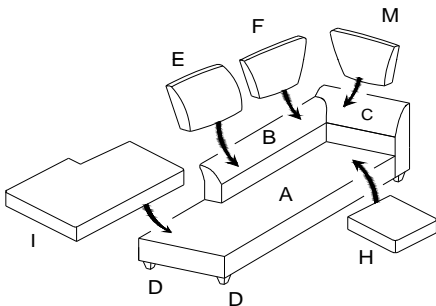

10 MINUTES

PARTS IDENTIFICATION

A	CHAISE SEAT FRAME		1PC
B	CHAISE ARM FRAME		1PC
C	CHAISE BACK FRAME		1PC
D	FOOT		4PCS
E	BACK CUSHION		1PC
F	CHAISE LEFT BACK CUSHION		1PC
M	CHAISE RIGHT BACK CUSHION		1PC
G	PILLOW		1PC
H	CHAISE SMALL SEAT CUSHION		1PC
I	CHAISE LARGE SEAT CUSHION		1PC

Z	HARDWARE PACKAGE		
NO	DESCRIPTION	FIGURE	QTY
1	SMALL SCREW 5/16" * 1-3/8"		2PCS
2	LARGE SCREW 5/16" * 2-3/16"		4PCS
3	LOCK WASHER 5/16" * 13mm		6PCS+1PC SPARE
4	FLAT WASHER 5/16" * 19mm		6 PCS+1PC SPARE
5	ALLEN KEY M5		1PC
6	PLASTIC GASKETS		4PCS