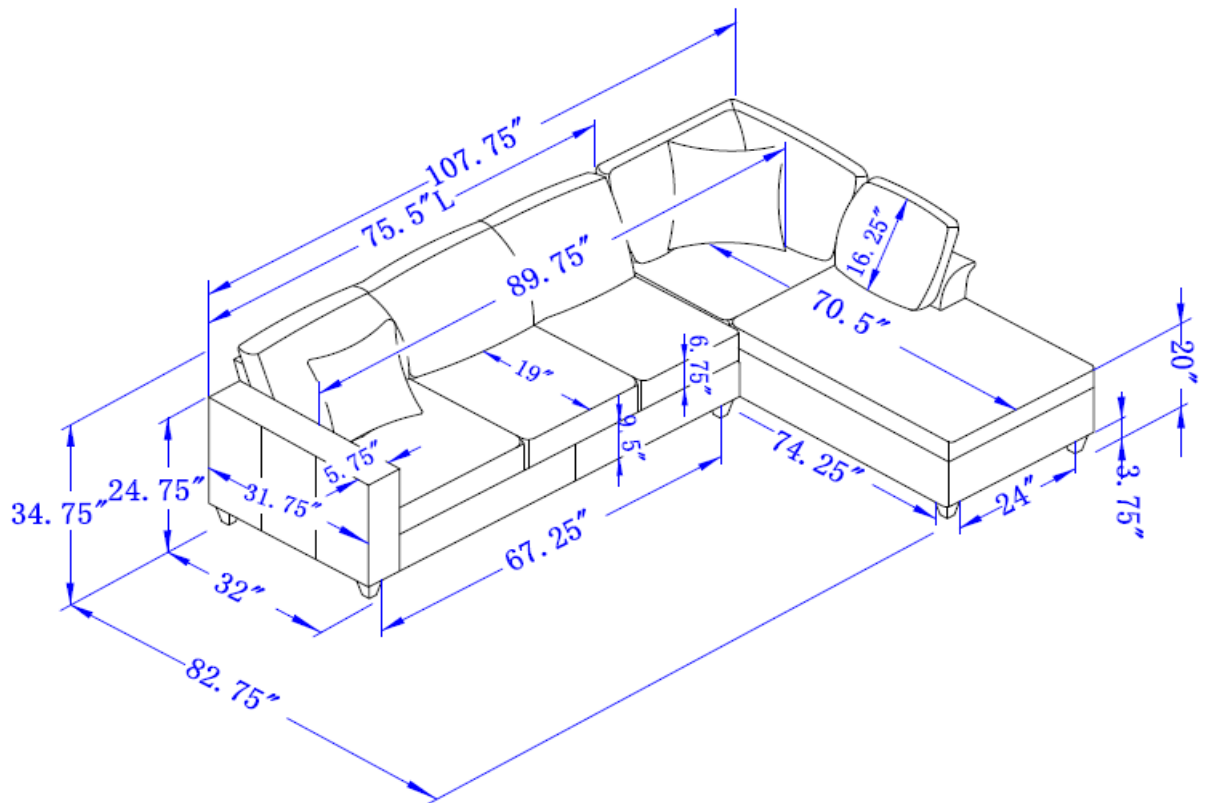

509347

Note: Dimension tolerance $\pm 5\%$