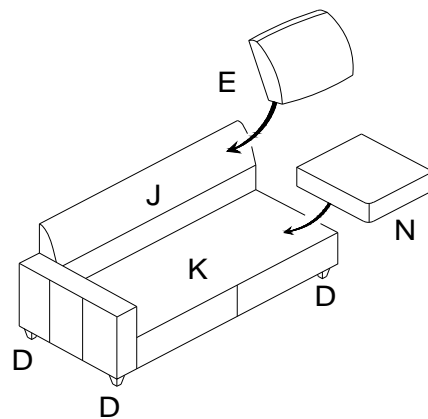

ITEM : 509347B2 SOFA (LAF)

ASSEMBLY INSTRUCTIONS

STEP 1

2		x 4	3		x 4
4		x 4	5		x 1

STEP 2

1		x 2	3		x 2
4		x 2	5		x 1

STEP 3

STEP 4