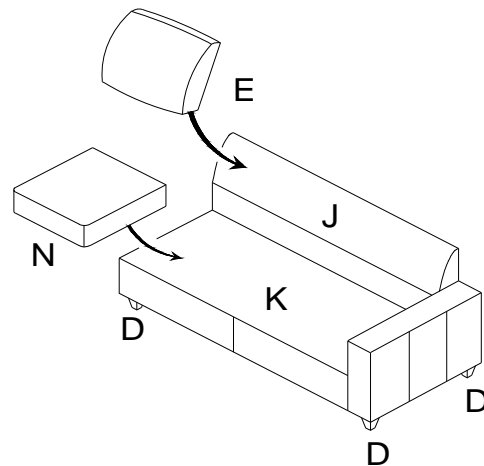

ITEM : 509337B2 SOFA (RAF)

ASSEMBLY INSTRUCTIONS

STEP 1

2		X 4	3		X 4
4		X 4	5		X 1

STEP 2

1		X 2	3		X 2
4		X 2	5		X 1

STEP 3

STEP 4