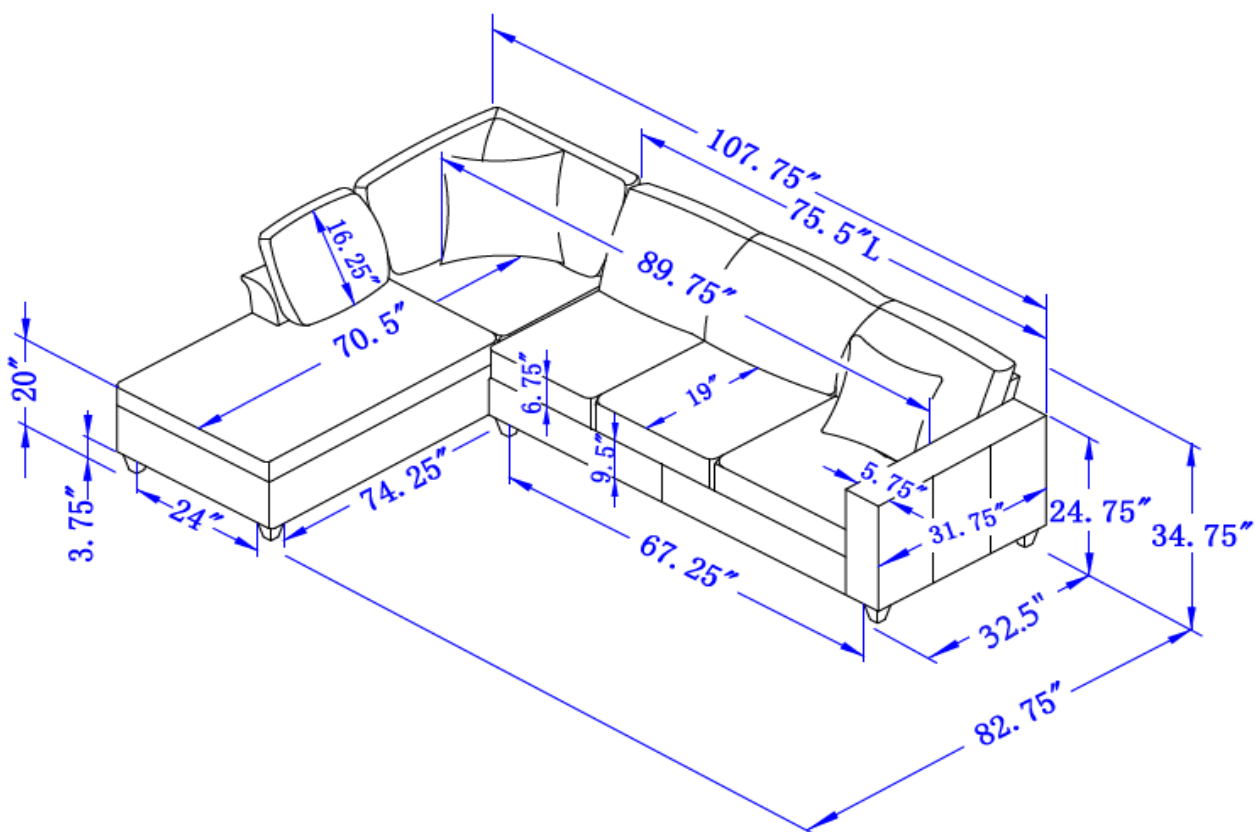

Z-B2(BOX2)-Hardware pack is located in 509347(B2)

ITEM : 509337B2 SOFA (RAF)

ASSEMBLY INSTRUCTIONS

STEP 1

2		X 4	3		X 4
4		X 4	5		X 1

STEP 2

1		X 2	3		X 2
4		X 2	5		X 1

STEP 3

STEP 4

509347

Note: Dimension tolerance $\pm 5\%$

*ASSEMBLY INSTRUCTIONS
COASTER FINE FURNITURE*

Fine Furniture for every stage of life

509347(RAF CHAISE) SECTIONAL

This sectional has a reversible chaise, and it can be assembled on the left or right side as needed. The assembly instructions below refer on the chaise on the RIGHT SIDE, as you are facing the sectional.