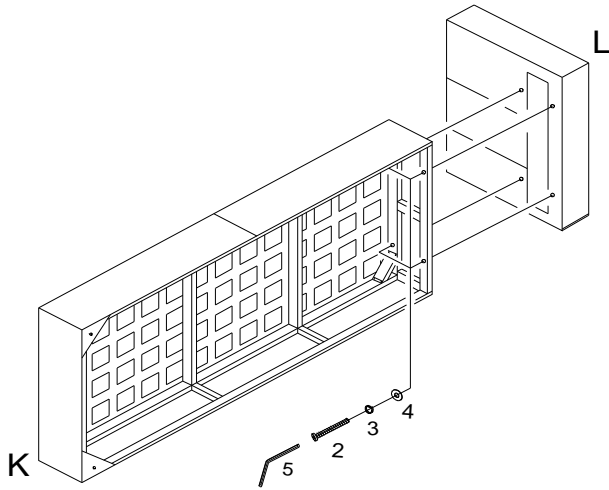

ASSEMBLY TIME

10 MINUTES

PARTS IDENTIFICATION

J	SOFA BACK FRAME		1PC
K	SOFA SEAT FRAME		1PC
L	SOFA ARM FRAME		1PC
D	FOOT		4PCS
E	BACK CUSHION		3PCS
G	PILLOW		1PC
N	SEAT CUSHION		3PCS

Z	HARDWARE PACKAGE		
NO	DESCRIPTION	FIGURE	QTY
1	SMALL SCREW 5/16" * 1-3/8"		2PCS
2	LARGE SCREW 5/16" * 2-3/16"		4PCS
3	LOCK WASHER 5/16" * 13mm		6PCS+1PC SPARE
4	FLAT WASHER 5/16" * 19mm		6 PCS+1PC SPARE
5	ALLEN KEY M5		1PC
6	PLASTIC GASKETS		4PCS

Z-B2(BOX2)-Hardware pack is located in 509347(B2)

ITEM : 509337B2 SOFA (RAF)

ASSEMBLY INSTRUCTIONS

STEP 1

2		X 4	3		X 4
4		X 4	5		X 1

STEP 2

1		X 2	3		X 2
4		X 2	5		X 1

STEP 3