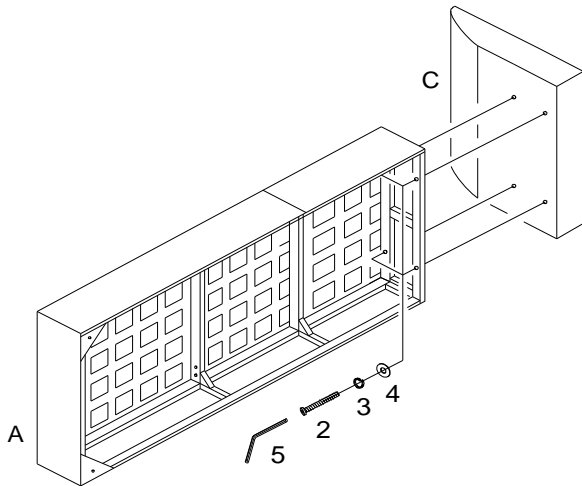

Z	HARDWARE PACKAGE		
NO	DESCRIPTION	FIGURE	QTY
1	SMALL SCREW 5/16" * 1-3/8"		2PCS
2	LARGE SCREW 5/16" * 2-3/16"		4PCS
3	LOCK WASHER 5/16" * 13mm		6PCS+1PC SPARE
4	FLAT WASHER 5/16" * 19mm		6 PCS+1PC SPARE
5	ALLEN KEY M5		1PC
6	PLASTIC GASKETS		4PCS

Z-B1(BOX1)-Hardware pack is located in 509347(B1)

ASSEMBLY INSTRUCTIONS

LEFT CHAISE FACING

STEP 1

2		X 4	3		X 4
4		X 4	5		X 1

STEP 2

1		X 2	3		X 2
4		X 2	5		X 1

STEP 3