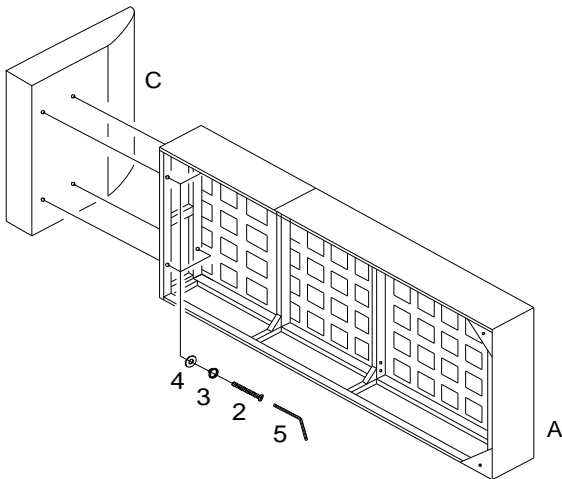

Z	HARDWARE PACKAGE		
NO	DESCRIPTION	FIGURE	QTY
1	SMALL SCREW 5/16" * 1-3/8"		2PCS
2	LARGE SCREW 5/16" * 2-3/16"		4PCS
3	LOCK WASHER 5/16" * 13mm		6PCS+1PC SPARE
4	FLAT WASHER 5/16" * 19mm		6 PCS+1PC SPARE
5	ALLEN KEY M5		1PC
6	PLASTIC GASKETS		4PCS

Z-B1(BOX1)-Hardware pack is located in 509347(B1)

ASSEMBLY INSTRUCTIONS

RIGHT CHAISE FACING

STEP 1

2		x 4	3		x 4
4		x 4	5		x 1

STEP 2

1		x 2	3		x 2
4		x 2	5		x 1

STEP 3