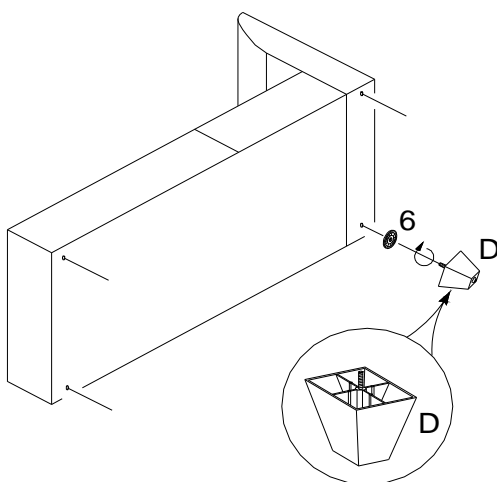

Z	HARDWARE PACKAGE		
NO	DESCRIPTION	FIGURE	QTY
1	SMALL SCREW 5/16" * 1-3/8"		2PCS
2	LARGE SCREW 5/16" * 2-3/16"		4PCS
3	LOCK WASHER 5/16" * 13mm		6PCS+1PC SPARE
4	FLAT WASHER 5/16" * 19mm		6 PCS+1PC SPARE
5	ALLEN KEY M5		1PC
6	PLASTIC GASKETS		4PCS

Z-B1(BOX1)-Hardware pack is located in 509347(B1)

ASSEMBLY INSTRUCTIONS

LEFT CHAISE FACING

STEP 1

2		X 4	3		X 4
4		X 4	5		X 1

STEP 2

1		X 2	3		X 2
4		X 2	5		X 1

STEP 3