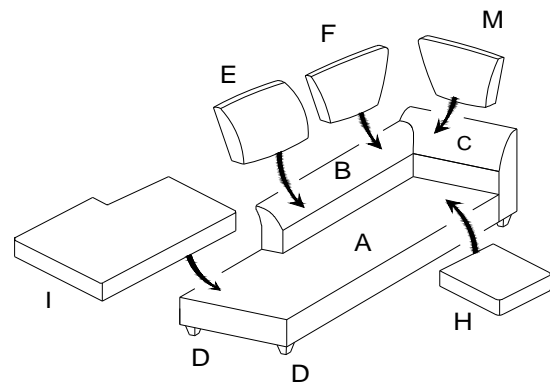

ASSEMBLY INSTRUCTIONS

LEFT CHAISE FACING

STEP 1

2		X 4	3		X 4
4		X 4	5		X 1

STEP 2

1		X 2	3		X 2
4		X 2	5		X 1

STEP 3

STEP 4