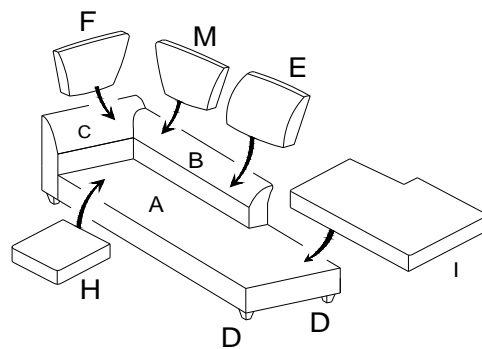

ASSEMBLY INSTRUCTIONS

RIGHT CHAISE FACING

STEP 1

2		x 4	3		x 4
4		x 4	5		x 1

STEP 2

1		x 2	3		x 2
4		x 2	5		x 1

STEP 3

STEP 4