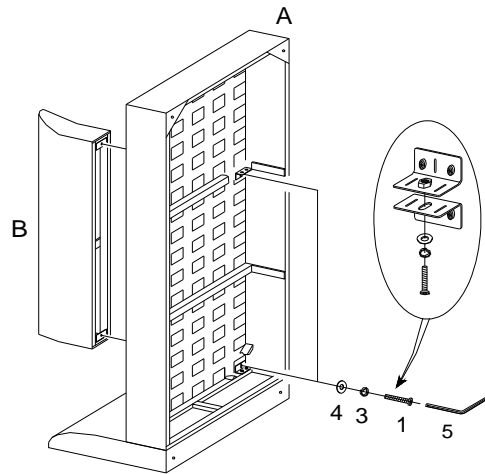

Z	HARDWARE PACKAGE		
NO	DESCRIPTION	FIGURE	QTY
1	SMALL SCREW 5/16" * 1-3/8"		2PCS
2	LARGE SCREW 5/16" * 2-3/16"		4PCS
3	LOCK WASHER 5/16" * 13mm		6PCS+1PC SPARE
4	FLAT WASHER 5/16" * 19mm		6 PCS+1PC SPARE
5	ALLEN KEY M5		1PC
6	PLASTIC GASKETS		4PCS

Z-B1(BOX1)-Hardware pack is located in 509347(B1)

ASSEMBLY INSTRUCTIONS

RIGHT CHAISE FACING

STEP 1

2		x 4	3		x 4
4		x 4	5		x 1

STEP 2

1		x 2	3		x 2
4		x 2	5		x 1

STEP 3