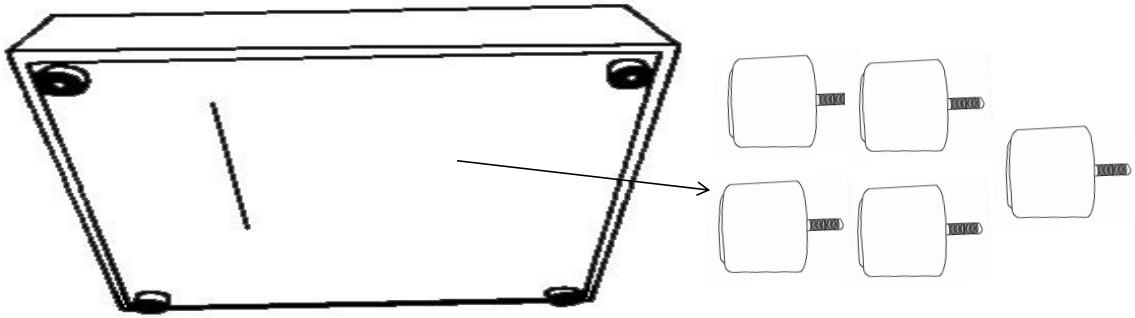

ASSEMBLY TIME

8 MINUTES

PARTS IDENTIFICATION

	PART NAME	FIGURE	QUANTITY
A	SOFA		1PC
B	ARM PILLOW		2PCS
C	BACK CUSHION		2PCS
D	SEAT CUSHION		2PCS
E	LEG		5PCS

ITEM: 506771

ASSEMBLY INSTRUCTIONS

STEP 1

STEP 2