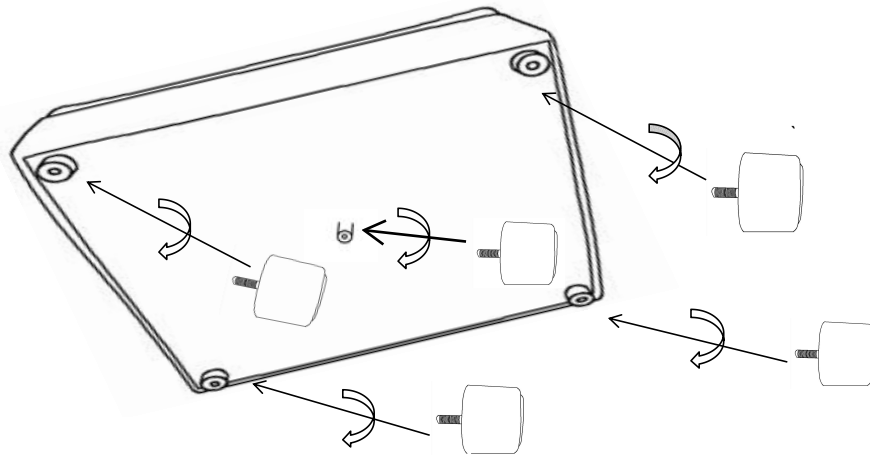

ASSEMBLY TIME

8 MINUTES

PARTS IDENTIFICATION

	PART NAME	FIGURE	QUANTITY
A	SOFA		1PC
B	ARM PILLOW		2PCS
C	BACK CUSHION		2PCS
D	SEAT CUSHION		2PCS
E	LEG		5PCS

ITEM: 506771

ASSEMBLY INSTRUCTIONS

STEP 1

STEP 2

STEP 3

Note : Dimension tolerance $\pm 5\%$