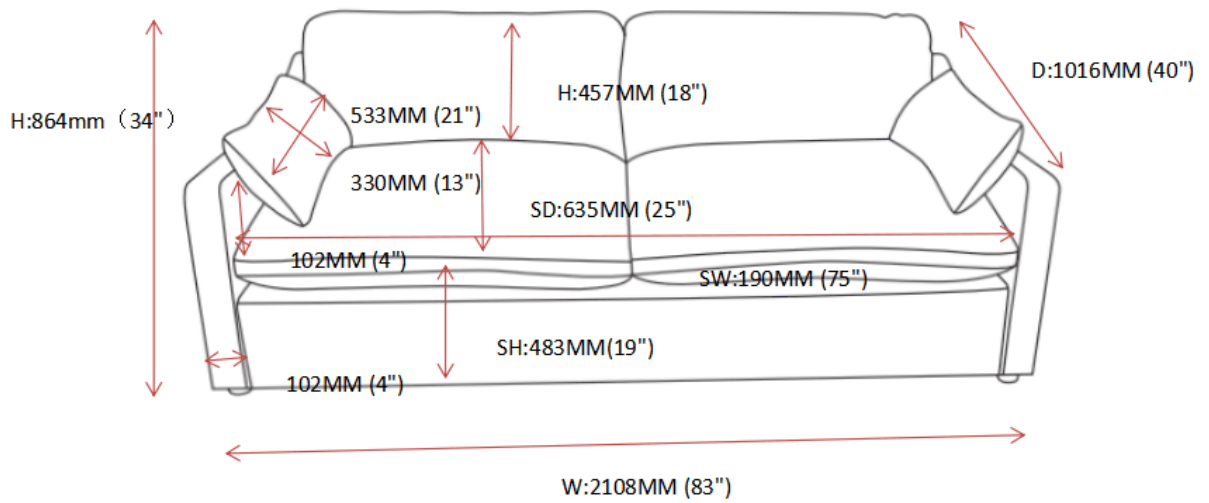

ASSEMBLY TIME

8 MINUTES

PARTS IDENTIFICATION

	PART NAME	FIGURE	QUANTITY
A	SOFA		1PC
B	ARM PILLOW		2PCS
C	BACK CUSHION		2PCS
D	SEAT CUSHION		2PCS
E	LEG		5PCS

ITEM: 506771

ASSEMBLY INSTRUCTIONS

STEP 1

STEP 2

STEP 3

Note : Dimension tolerance $\pm 5\%$