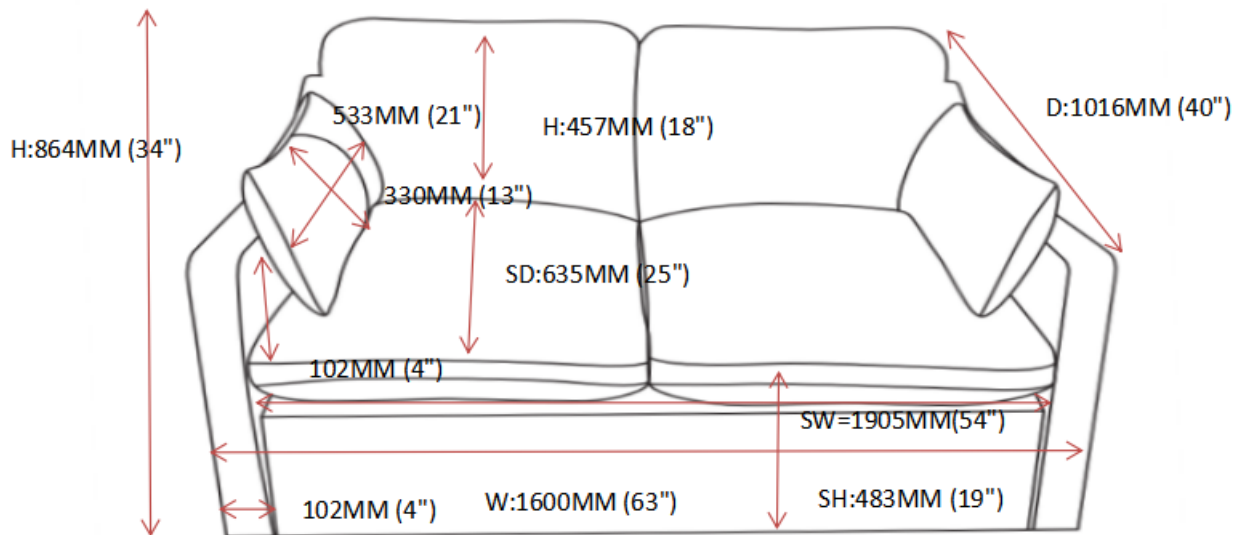

### PARTS IDENTIFICATION

	PART NAME	FIGURE	QUANTITY
A	LOVESEAT		1PC
B	ARM PILLOW		2PCS
C	BACK CUSHION		2PCS
D	SEAT CUSHION		2PCS
E	LEG		4PCS

ITEM: 506772

ASSEMBLY INSTRUCTIONS  
STEP 1

STEP 2

STEP 3

Note : Dimension tolerance  $\pm 5\%$