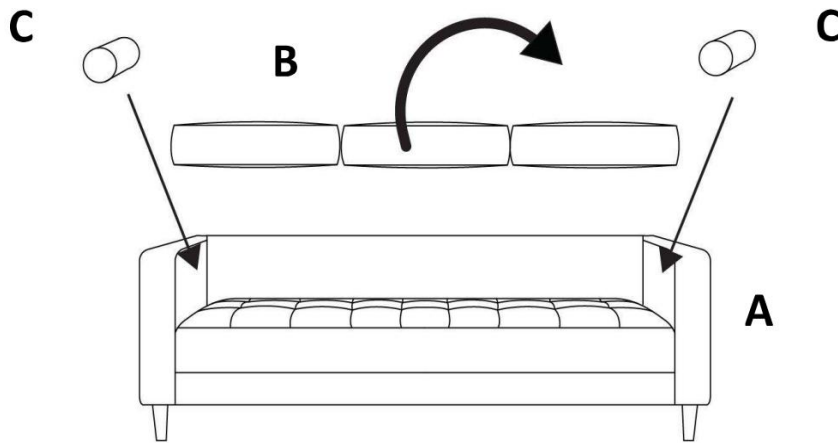

ASSEMBLY TIME 20 MINUTES

PARTS IDENTIFICATION

A		SOFA	1PC
B		BACK CUSHION	3PCS
C		PILLOW	2PCS
D		LEG	5PCS
E		WASHER	10PCS

ITEM: 509071

ASSEMBLY INSTRUCTIONS

STEP 1

STEP 2

STEP 3

STEP 4

ITEM: 509071

Note : Dimension tolerance $\pm 5\%$

COASTERFURNITURE.COM