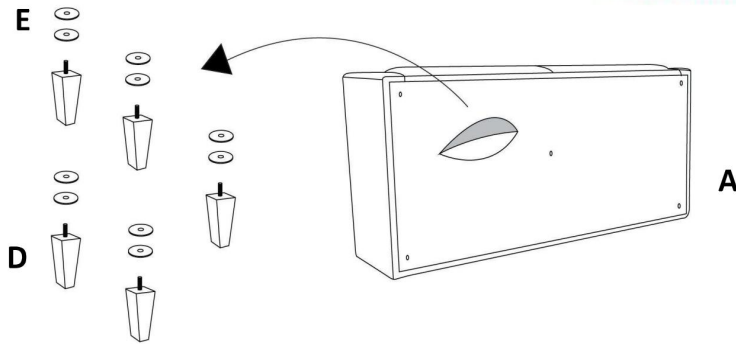

ASSEMBLY TIME 20 MINUTES

PARTS IDENTIFICATION

A		SOFA	1PC
B		BACK CUSHION	3PCS
C		PILLOW	2PCS
D		LEG	5PCS
E		WASHER	10PCS

ITEM: 509071

ASSEMBLY INSTRUCTIONS

STEP 1

STEP 2

STEP 3

STEP 4

ITEM: 509071

Note : Dimension tolerance $\pm 5\%$

COASTERFURNITURE.COM