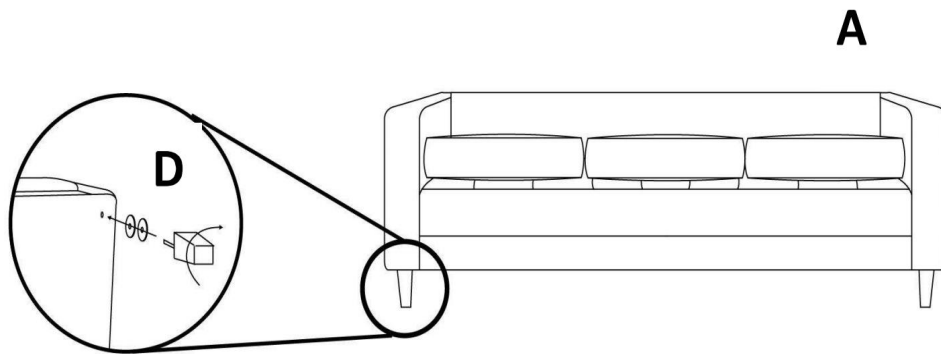

ASSEMBLY TIME 20 MINUTES

PARTS IDENTIFICATION

A		SOFA	1PC
B		BACK CUSHION	3PCS
C		PILLOW	2PCS
D		LEG	5PCS
E		WASHER	10PCS

ITEM: 509071

ASSEMBLY INSTRUCTIONS

STEP 1

STEP 2

STEP 3

STEP 4

ITEM: 509071

Note : Dimension tolerance $\pm 5\%$

COASTERFURNITURE.COM