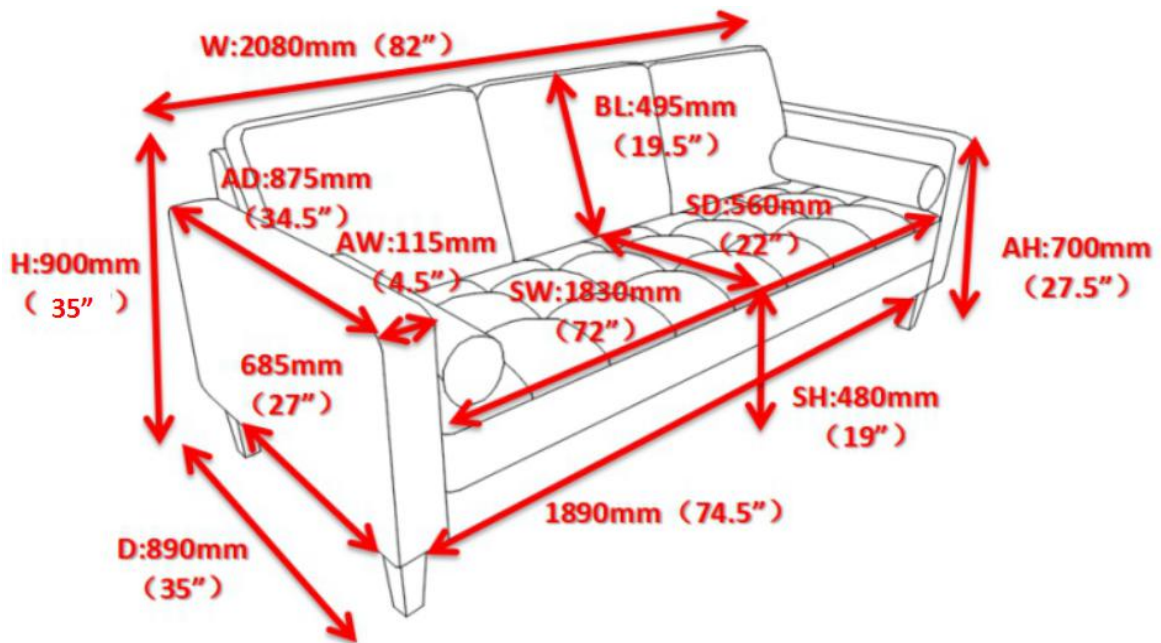

ASSEMBLY TIME 20 MINUTES

PARTS IDENTIFICATION

A		SOFA	1PC
B		BACK CUSHION	3PCS
C		PILLOW	2PCS
D		LEG	5PCS
E		WASHER	10PCS

ITEM: 509071

ASSEMBLY INSTRUCTIONS

STEP 1

STEP 2

STEP 3

STEP 4

ITEM: 509071

Note : Dimension tolerance $\pm 5\%$

COASTERFURNITURE.COM