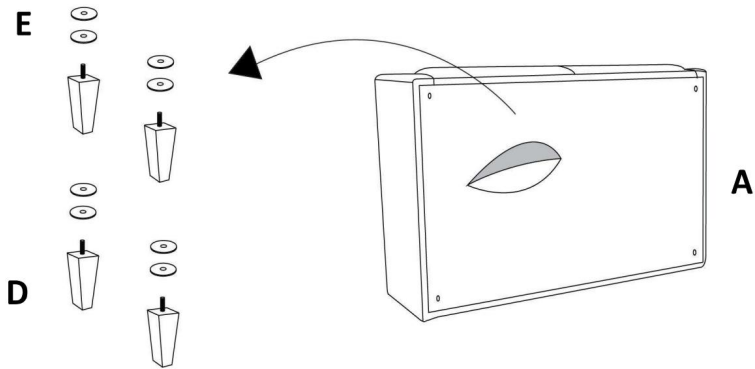

ASSEMBLY INSTRUCTIONS

STEP 1