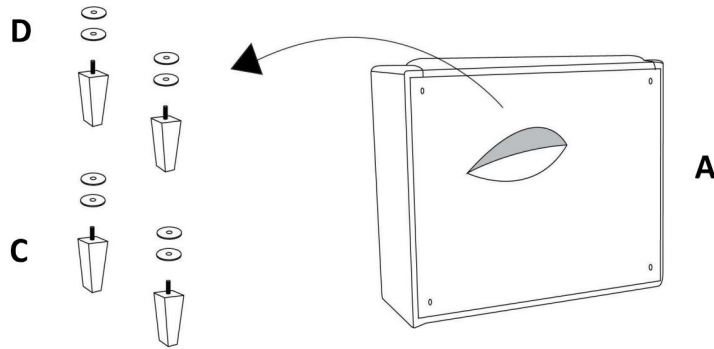

ASSEMBLY TIME 20 MINUTES

PARTS IDENTIFICATION

A		CHAIR	1PC
B		BACK CUSHION	1PC
C		LEG	4PCS
D		WASHER	8PCS

ITEM: 509073

ASSEMBLY INSTRUCTIONS

STEP 1

STEP 2

STEP 3