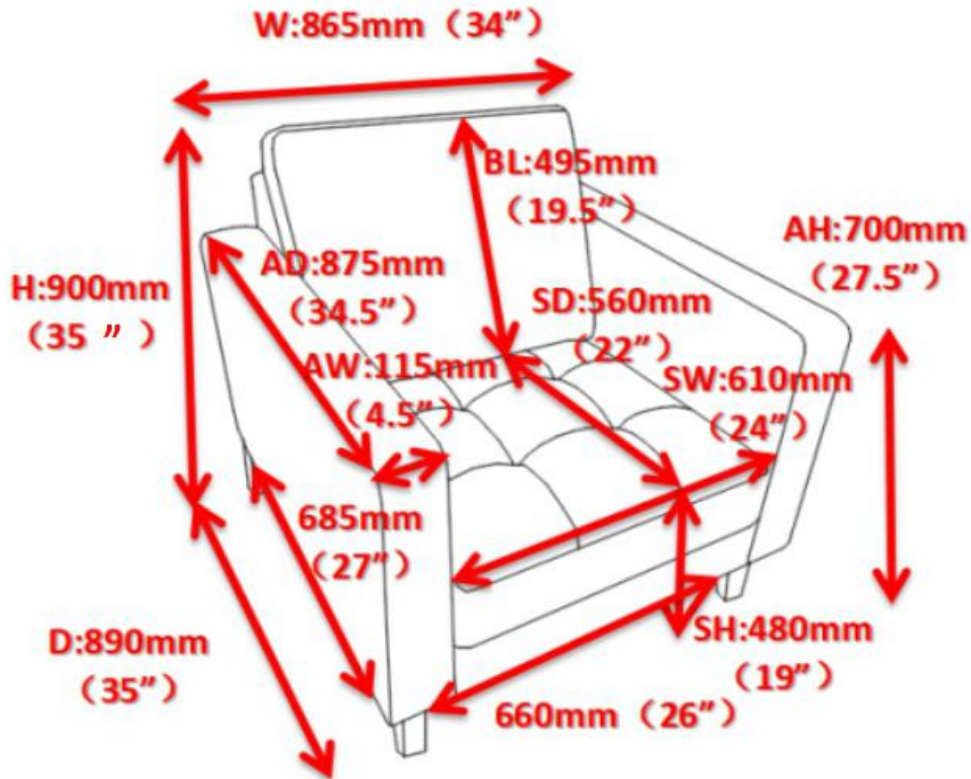

ASSEMBLY TIME 20 MINUTES

PARTS IDENTIFICATION

A		CHAIR	1PC
B		BACK CUSHION	1PC
C		LEG	4PCS
D		WASHER	8PCS

ITEM: 509073

ASSEMBLY INSTRUCTIONS

STEP 1

STEP 2

STEP 3

STEP 4

ITEM: 509073

Note : Dimension tolerance $\pm 5\%$

COASTERFURNITURE.COM