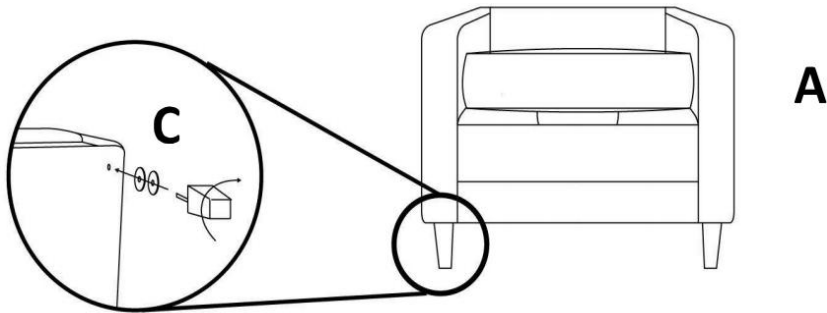

ASSEMBLY TIME 20 MINUTES

PARTS IDENTIFICATION

A		CHAIR	1PC
B		BACK CUSHION	1PC
C		LEG	4PCS
D		WASHER	8PCS

ITEM: 509073

ASSEMBLY INSTRUCTIONS

STEP 1

STEP 2

STEP 3

STEP 4

ITEM: 509073

Note : Dimension tolerance $\pm 5\%$

COASTERFURNITURE.COM