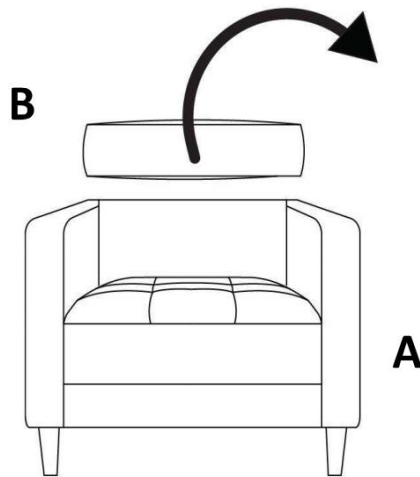

ASSEMBLY TIME 20 MINUTES

PARTS IDENTIFICATION

A		CHAIR	1PC
B		BACK CUSHION	1PC
C		LEG	4PCS
D		WASHER	8PCS

ITEM: 509073

ASSEMBLY INSTRUCTIONS

STEP 1

STEP 2

STEP 3

STEP 4

ITEM: 509073

Note : Dimension tolerance $\pm 5\%$

COASTERFURNITURE.COM