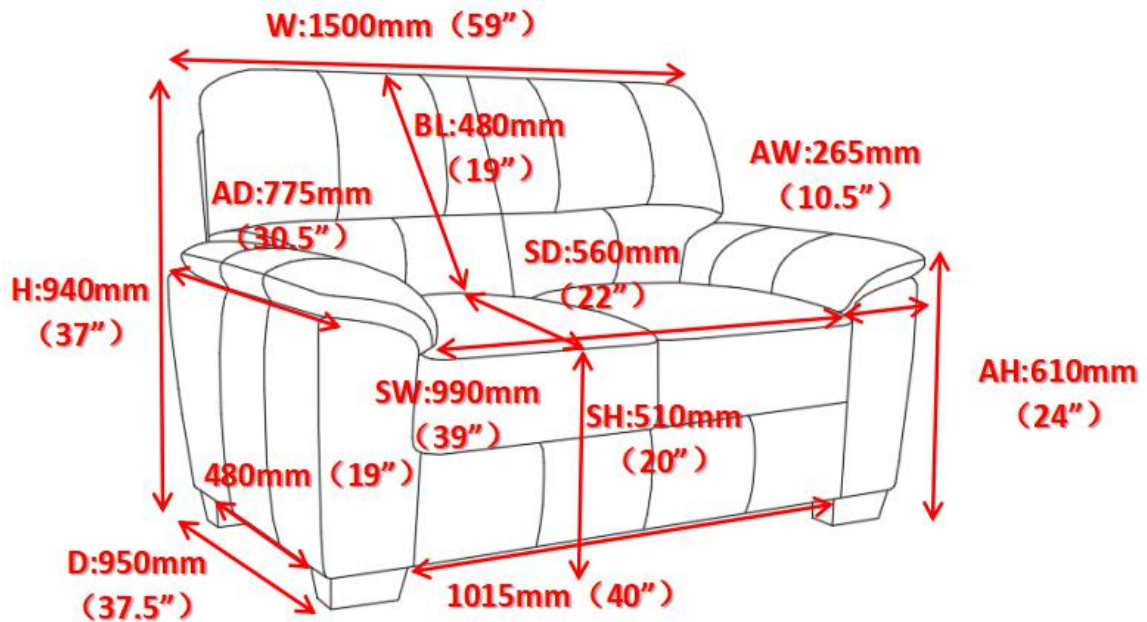

C

LEG

4PCS

ITEM: 509752

ASSEMBLY INSTRUCTIONS

STEP 1

STEP 2

STEP 3

STEP 4

ITEM: 509752

Note : Dimension tolerance $\pm 5\%$

COASTERFURNITURE.COM