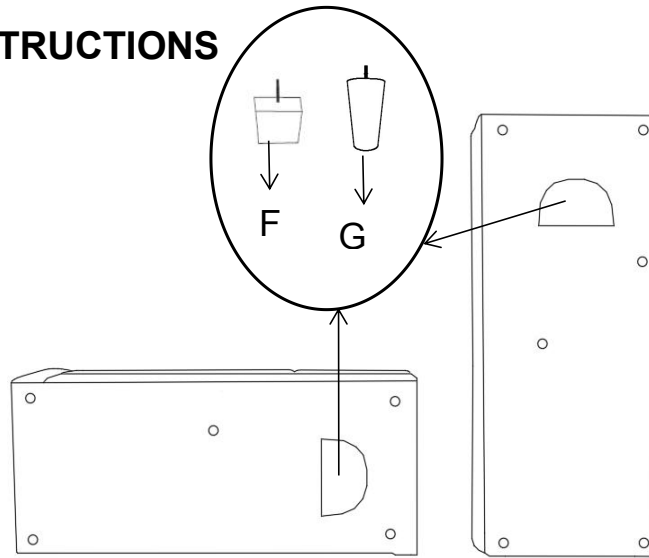

ITEM: 509766

ASSEMBLY INSTRUCTIONS

STEP 1

STEP 2

STEP 3

STEP 4

STEP 5