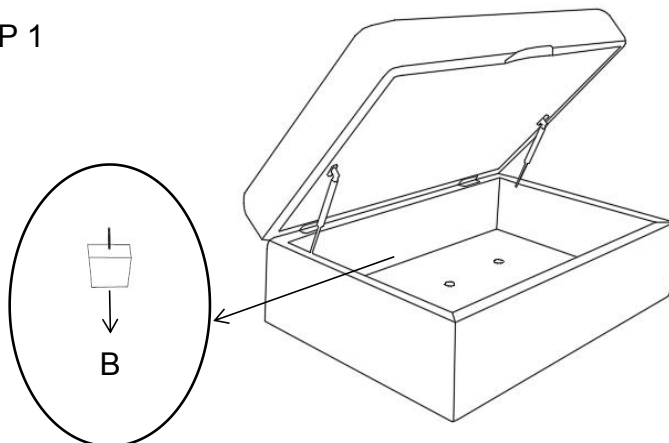

ASSEMBLY TIME PER: 5 MINUTES

PARTS IDENTIFICATION

STEP 1

STEP 2

STEP 3

ITEM: 509767

Note : Dimension tolerance $\pm 5\%$

COASTERFURNITURE.COM