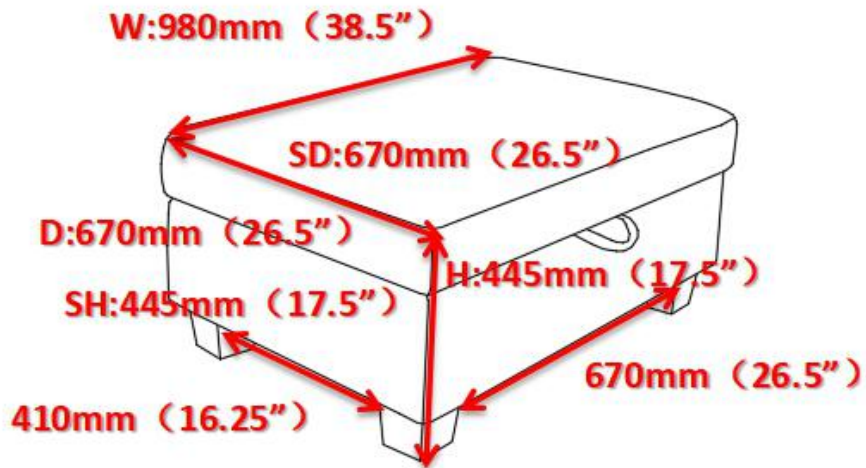

ASSEMBLY TIME PER: 5 MINUTES

PARTS IDENTIFICATION

STEP 1

STEP 2

STEP 3

ITEM: 509767

Note : Dimension tolerance $\pm 5\%$

COASTERFURNITURE.COM