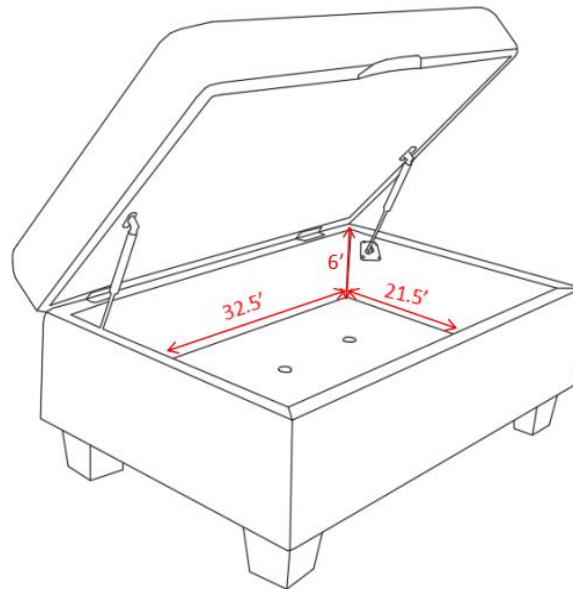

ASSEMBLY TIME PER: 5 MINUTES

PARTS IDENTIFICATION

STEP 1

STEP 2

STEP 3

ITEM: 509767

Note : Dimension tolerance $\pm 5\%$

COASTERFURNITURE.COM