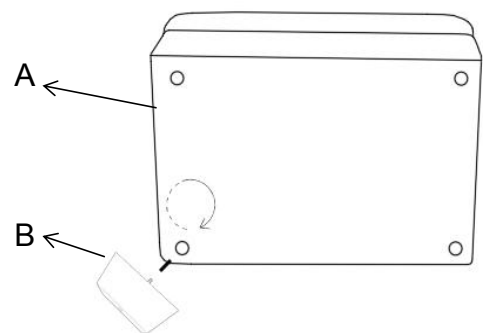

ASSEMBLY TIME PER: 5 MINUTES

PARTS IDENTIFICATION

STEP 1

STEP 2

STEP 3

ITEM: 509767

Note : Dimension tolerance $\pm 5\%$

COASTERFURNITURE.COM