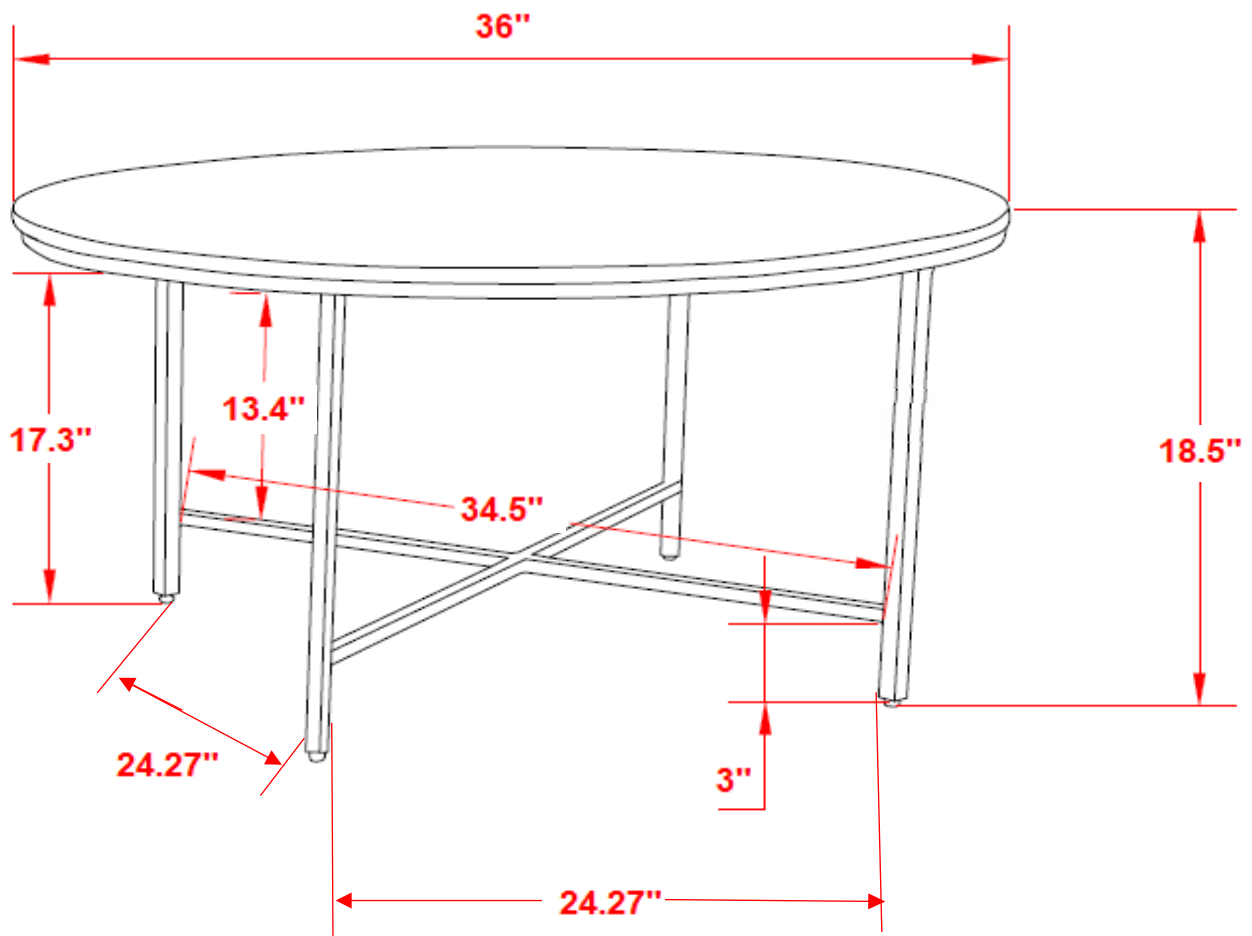

ITEM: 723208

COASTER
FINE FURNITURE

Note : Dimension tolerance $\pm 5\%$