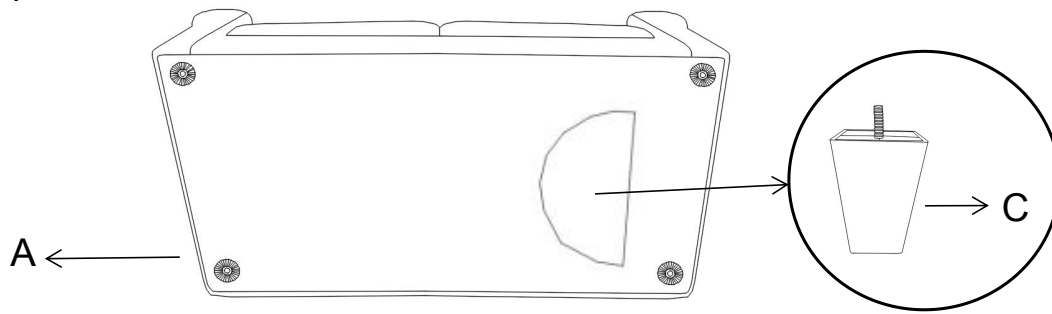

ASSEMBLY TIME 20 MINUTES

PARTS IDENTIFICATION

A		BASE	1PC
B		BACK CUSHION	2PCS
C		LEG	4PCS
D		PILLOW	2PCS

ITEM: 509782

ASSEMBLY INSTRUCTIONS

STEP 1

STEP 2

STEP 3