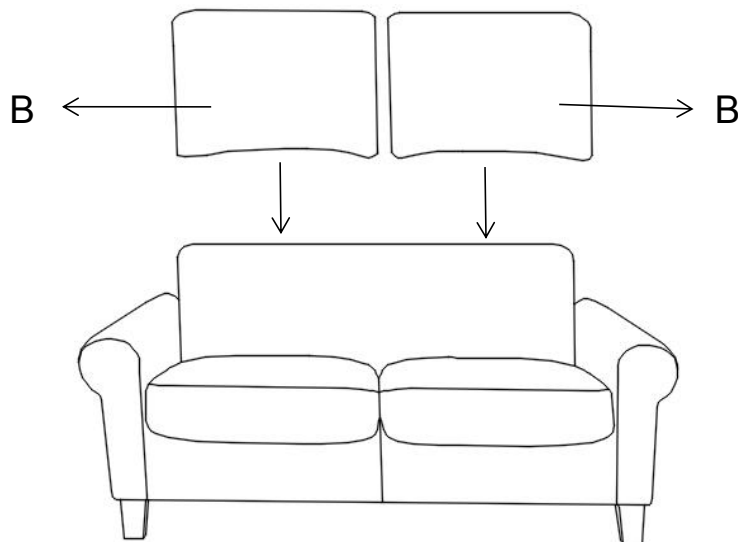

ASSEMBLY TIME 20 MINUTES

PARTS IDENTIFICATION

A		BASE	1PC
B		BACK CUSHION	2PCS
C		LEG	4PCS
D		PILLOW	2PCS

ITEM: 509782

ASSEMBLY INSTRUCTIONS

STEP 1

STEP 2

STEP 3

STEP 4

ITEM: 509782

Note : Dimension tolerance $\pm 5\%$

COASTERFURNITURE.COM