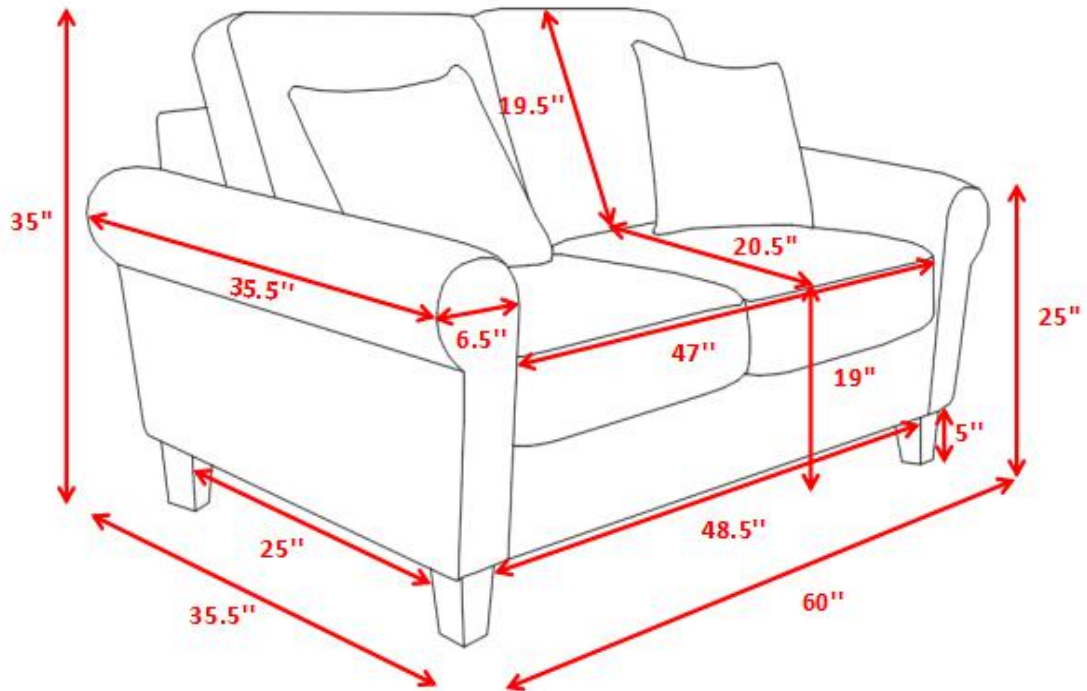

ASSEMBLY TIME 20 MINUTES

PARTS IDENTIFICATION

A		BASE	1PC
B		BACK CUSHION	2PCS
C		LEG	4PCS
D		PILLOW	2PCS

ITEM: 509782

ASSEMBLY INSTRUCTIONS

STEP 1

STEP 2

STEP 3

STEP 4

ITEM: 509782

Note : Dimension tolerance $\pm 5\%$

COASTERFURNITURE.COM