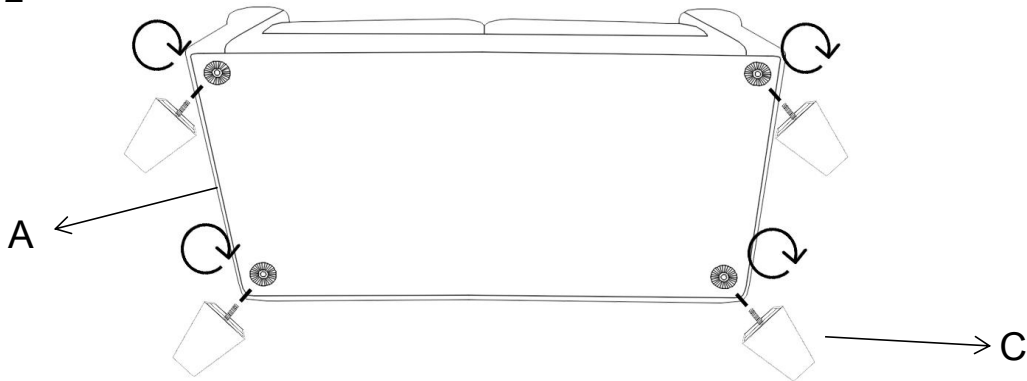

ASSEMBLY TIME 20 MINUTES

PARTS IDENTIFICATION

A		BASE	1PC
B		BACK CUSHION	2PCS
C		LEG	4PCS
D		PILLOW	2PCS

ITEM: 509782

ASSEMBLY INSTRUCTIONS

STEP 1

STEP 2

STEP 3

STEP 4

ITEM: 509782

Note : Dimension tolerance $\pm 5\%$

COASTERFURNITURE.COM