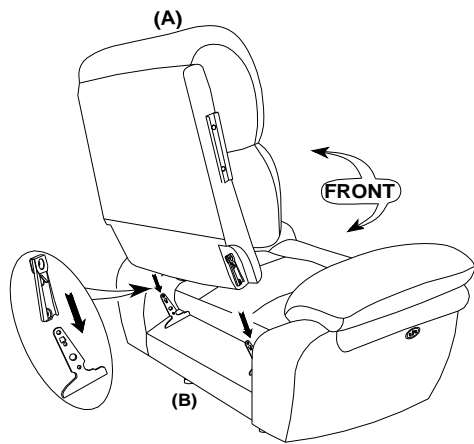

*ASSEMBLY INSTRUCTIONS*  
*COASTER FINE FURNITURE*

*Fine Furniture for every stage of life*

**609543P**  
**Power Glider Recliner**

ITEM : 609543P

ASSEMBLY INSTRUCTIONS

ASSEMBLY TIPS:

- 1.Remove hardware from box and sort by size.
- 2.Please check to see that all hardware and parts are present prior to start of assembly.
- 3.Please follow attached instruction in the same sequence as numbered to assure fast & easy assembly.

ASSEMBLY TIME

2 MINUTES

**PARTS IDENTIFICATION**

- A BACK
- B BASE
- C LEFT EAR
- D RIGHT EAR
- E PLUG-IN POWER SUPPLY

ITEM : 609543P

ASSEMBLY INSTRUCTIONS

STEP 1

STEP 2

STEP 3

STEP 4