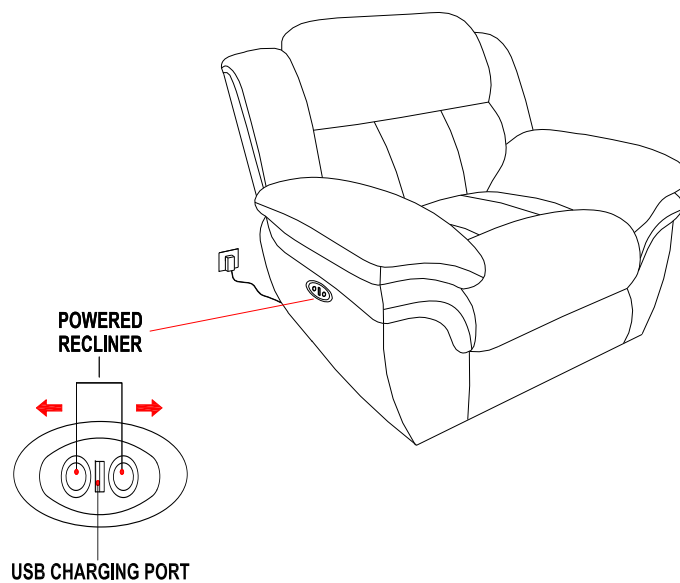

*ASSEMBLY INSTRUCTIONS*  
*COASTER FINE FURNITURE*

*Fine Furniture for every stage of life*

**609543P**  
**Power Glider Recliner**

ITEM : 609543P

ASSEMBLY INSTRUCTIONS

ASSEMBLY TIPS:

- 1.Remove hardware from box and sort by size.
- 2.Please check to see that all hardware and parts are present prior to start of assembly.
- 3.Please follow attached instruction in the same sequence as numbered to assure fast & easy assembly.

ASSEMBLY TIME

2 MINUTES

**PARTS IDENTIFICATION**

- A BACK
- B BASE
- C LEFT EAR
- D RIGHT EAR
- E PLUG-IN POWER SUPPLY

ITEM : 609543P

ASSEMBLY INSTRUCTIONS

STEP 1

STEP 2

STEP 3

STEP 4