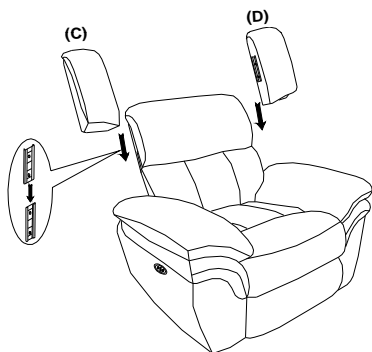

*ASSEMBLY INSTRUCTIONS*  
*COASTER FINE FURNITURE*

*Fine Furniture for every stage of life*

**609543P**  
**Power Glider Recliner**

ITEM : 609543P

ASSEMBLY INSTRUCTIONS

ASSEMBLY TIPS:

- 1.Remove hardware from box and sort by size.
- 2.Please check to see that all hardware and parts are present prior to start of assembly.
- 3.Please follow attached instruction in the same sequence as numbered to assure fast & easy assembly.

ASSEMBLY TIME

2 MINUTES

**PARTS IDENTIFICATION**

- A BACK
- B BASE
- C LEFT EAR
- D RIGHT EAR
- E PLUG-IN POWER SUPPLY

ITEM : 609543P

ASSEMBLY INSTRUCTIONS

STEP 1

STEP 2