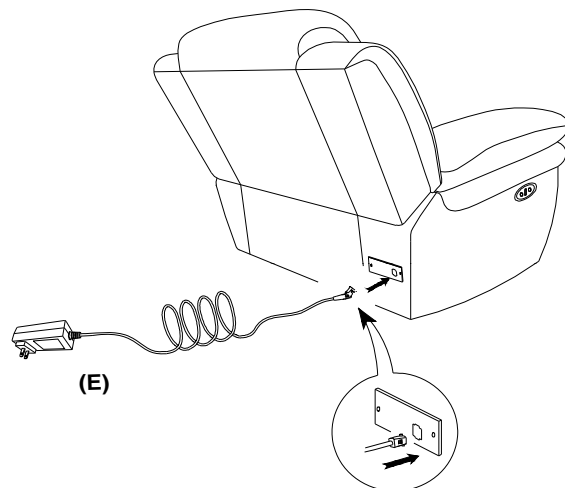

ASSEMBLY TIME

2 MINUTES

**PARTS IDENTIFICATION**

- A BACK
- B BASE
- C LEFT EAR
- D RIGHT EAR
- E PLUG-IN POWER SUPPLY

ITEM : 609543P

ASSEMBLY INSTRUCTIONS

STEP 1

STEP 2

STEP 3

STEP 4