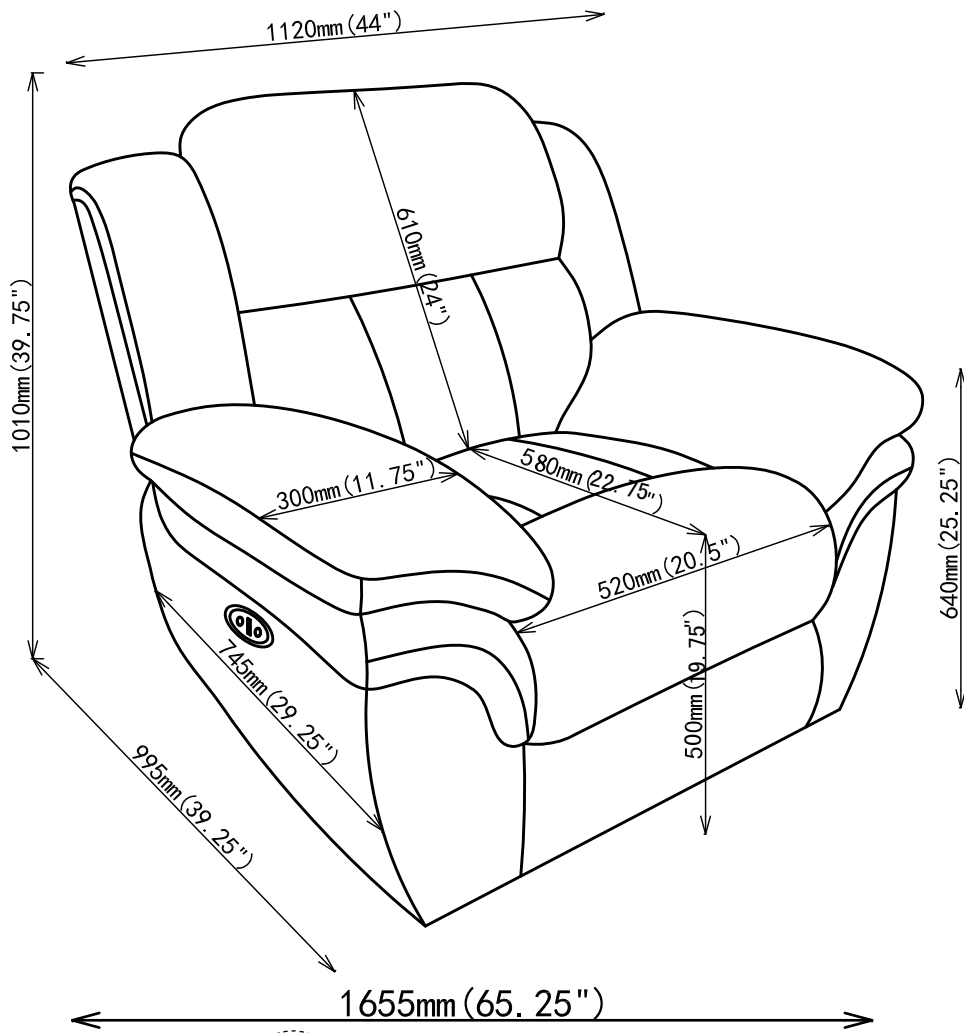

*ASSEMBLY INSTRUCTIONS*  
*COASTER FINE FURNITURE*

*Fine Furniture for every stage of life*

**609543P**  
**Power Glider Recliner**

ITEM : 609543P

ASSEMBLY INSTRUCTIONS

ASSEMBLY TIPS:

- 1.Remove hardware from box and sort by size.
- 2.Please check to see that all hardware and parts are present prior to start of assembly.
- 3.Please follow attached instruction in the same sequence as numbered to assure fast & easy assembly.

ASSEMBLY TIME

2 MINUTES

**PARTS IDENTIFICATION**

- A BACK
- B BASE
- C LEFT EAR
- D RIGHT EAR
- E PLUG-IN POWER SUPPLY

ITEM : 609543P

ASSEMBLY INSTRUCTIONS

STEP 1

STEP 2

STEP 3

STEP 4

# 609543P

Note: Dimension tolerance  $\pm 5\%$