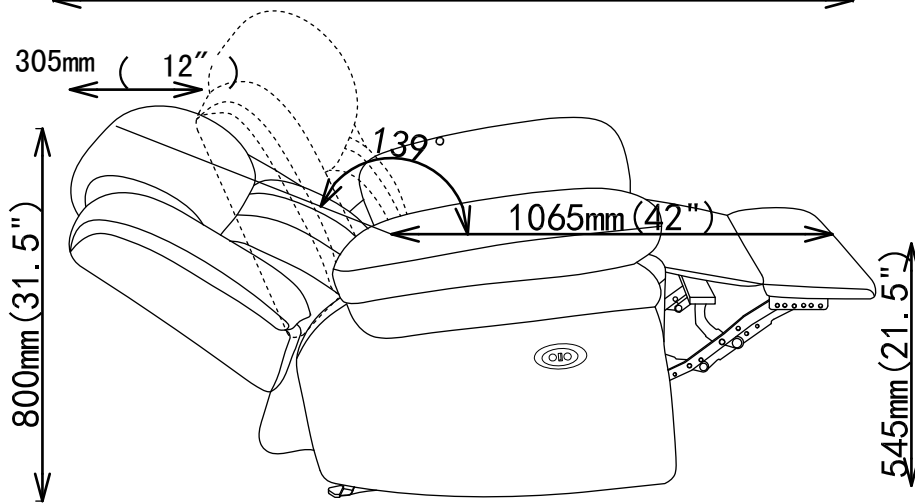

ASSEMBLY TIME

2 MINUTES

**PARTS IDENTIFICATION**

- A BACK
- B BASE
- C LEFT EAR
- D RIGHT EAR
- E PLUG-IN POWER SUPPLY

ITEM : 609543P

ASSEMBLY INSTRUCTIONS

STEP 1

STEP 2

STEP 3

STEP 4

# 609543P

Note: Dimension tolerance  $\pm 5\%$