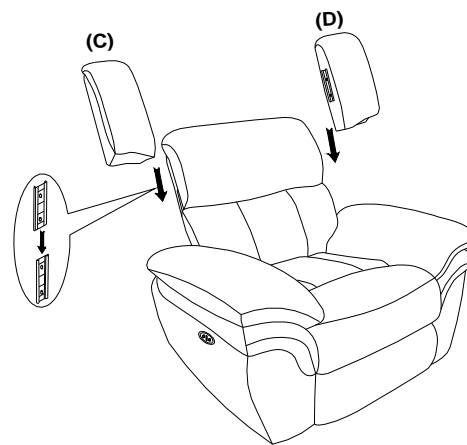

*ASSEMBLY INSTRUCTIONS*  
*COASTER FINE FURNITURE*

*Fine Furniture for every stage of life*

**609543P**  
**Power Glider Recliner**

ITEM : 609543P

ASSEMBLY INSTRUCTIONS

ASSEMBLY TIPS:

- 1.Remove hardware from box and sort by size.
- 2.Please check to see that all hardware and parts are present prior to start of assembly.
- 3.Please follow attached instruction in the same sequence as numbered to assure fast & easy assembly.

ASSEMBLY TIME

2 MINUTES

**PARTS IDENTIFICATION**

- A BACK
- B BASE
- C LEFT EAR
- D RIGHT EAR
- E PLUG-IN POWER SUPPLY

ITEM : 609543P

ASSEMBLY INSTRUCTIONS

STEP 1

STEP 2

STEP 3

STEP 4