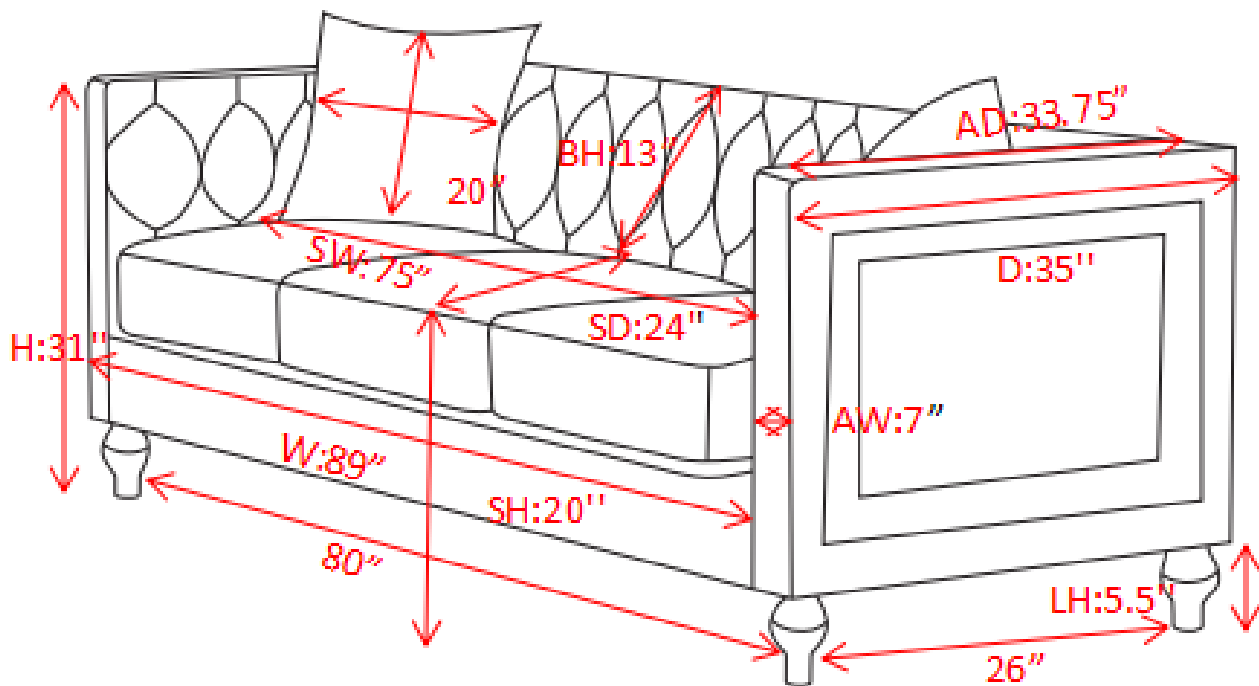

ASSEMBLY TIME

5 MINUTES

PARTS IDENTIFICATION

	FIGURE	PART NAME	QUANTITY
A		BASE	1PC
B		SEAT CUSHION	3PCS
C		LEG	4PCS
D		MIDDLE LEG	1PC
E		PILLOW	2PCS

ITEM: 509361

ASSEMBLY INSTRUCTION

STEP 1

STEP 2

STEP 3

ITEM: 509361

COASTER

FINE FURNITURE

Note : Dimension tolerance $\pm 5\%$