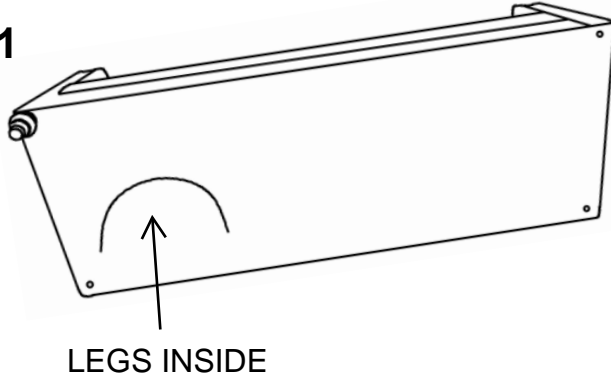

ASSEMBLY TIME

5 MINUTES

PARTS IDENTIFICATION

	FIGURE	PART NAME	QUANTITY
A		BASE	1PC
B		SEAT CUSHION	3PCS
C		LEG	4PCS
D		MIDDLE LEG	1PC
E		PILLOW	2PCS

ITEM: 509361

ASSEMBLY INSTRUCTION

STEP 1

STEP 2