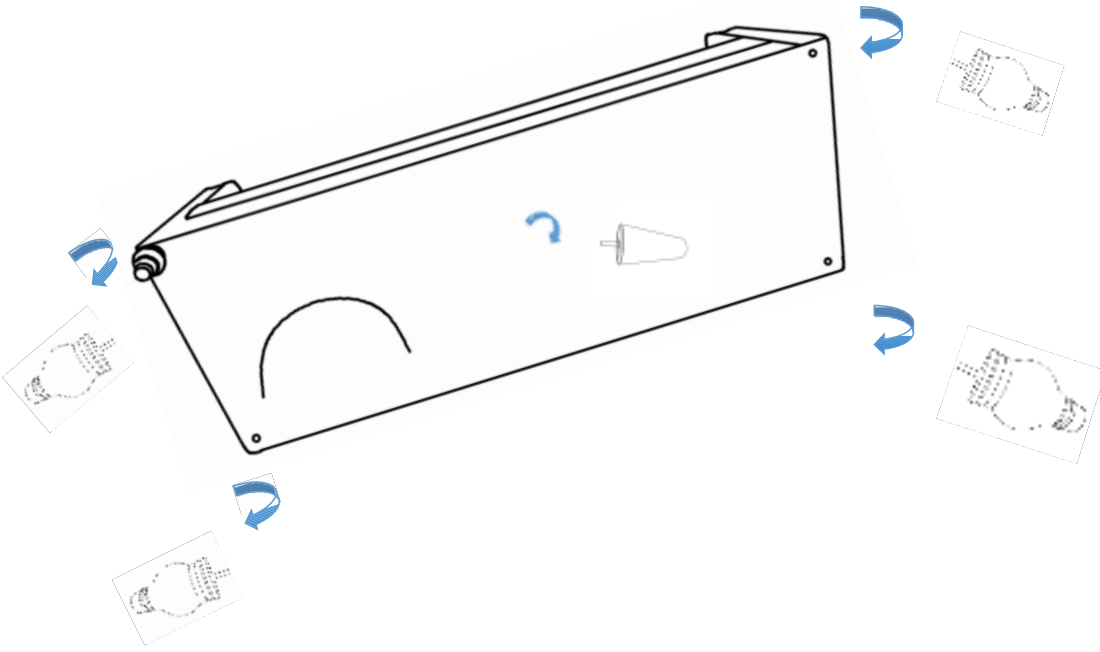

ASSEMBLY TIME

5 MINUTES

PARTS IDENTIFICATION

	FIGURE	PART NAME	QUANTITY
A		BASE	1PC
B		SEAT CUSHION	3PCS
C		LEG	4PCS
D		MIDDLE LEG	1PC
E		PILLOW	2PCS

ITEM: 509361

ASSEMBLY INSTRUCTION

STEP 1

STEP 2

STEP 3

ITEM: 509361

COASTER

FINE FURNITURE

Note : Dimension tolerance $\pm 5\%$