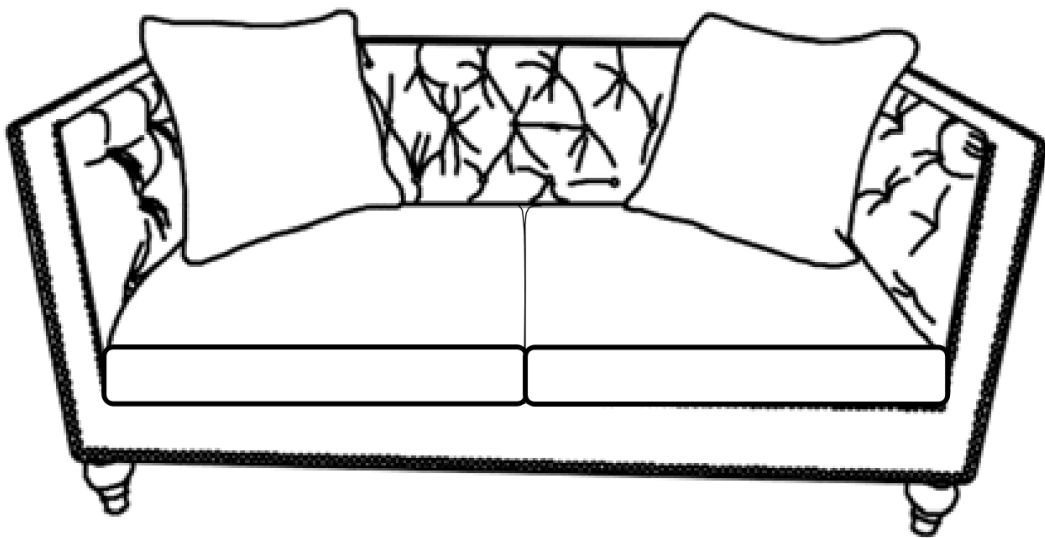

ASSEMBLY INSTRUCTIONS
COASTER FINE FURNITURE

Fine Furniture for every stage of life

509362
LOVESEAT

ITEM: **509362**

ASSEMBLY INSTRUCTIONS

ASSEMBLY TIPS:

1. Remove hardware from box and sort by size.
2. Please check to see that all hardware and parts are present prior to start of assembly.
3. Please follow attached instructions in the same sequence as numbered to assure fast & easy assembly.

ASSEMBLY TIME

5 MINUTES

PARTS IDENTIFICATION

	FIGURE	PART NAME	QUANTITY
A		BASE	1PC
B		SEAT CUSHION	2PCS
C		LEG	4PCS
D		PILLOW	2PCS

ITEM: 509362

ASSEMBLY INSTRUCTION

STEP 1

STEP 2

STEP 3

ITEM: 509362

COASTER

FINE FURNITURE

Note : Dimension tolerance $\pm 5\%$