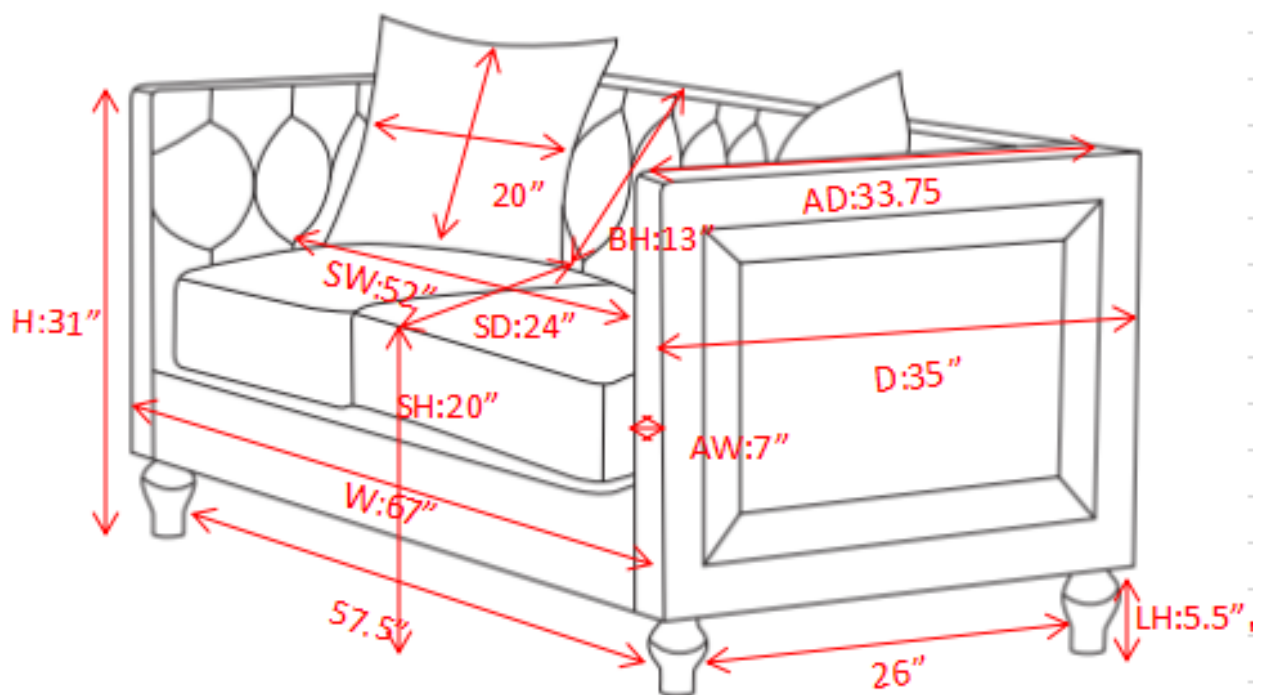

ASSEMBLY TIME

5 MINUTES

PARTS IDENTIFICATION

	FIGURE	PART NAME	QUANTITY
A		BASE	1PC
B		SEAT CUSHION	2PCS
C		LEG	4PCS
D		PILLOW	2PCS

ITEM: 509362

ASSEMBLY INSTRUCTION

STEP 1

STEP 2

STEP 3

ITEM: 509362

COASTER

FINE FURNITURE

Note : Dimension tolerance $\pm 5\%$