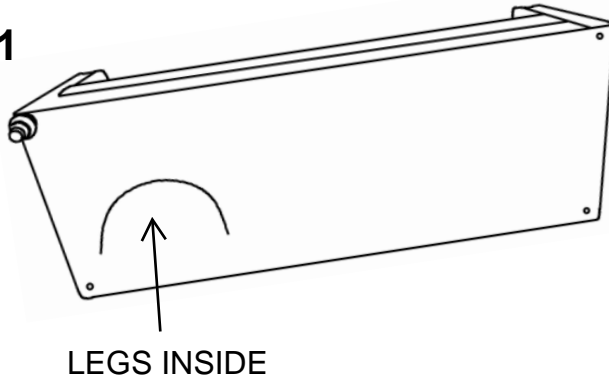

ASSEMBLY TIME

5 MINUTES

PARTS IDENTIFICATION

	FIGURE	PART NAME	QUANTITY
A		BASE	1PC
B		SEAT CUSHION	2PCS
C		LEG	4PCS
D		PILLOW	2PCS

ITEM: 509362

ASSEMBLY INSTRUCTION

STEP 1

STEP 2