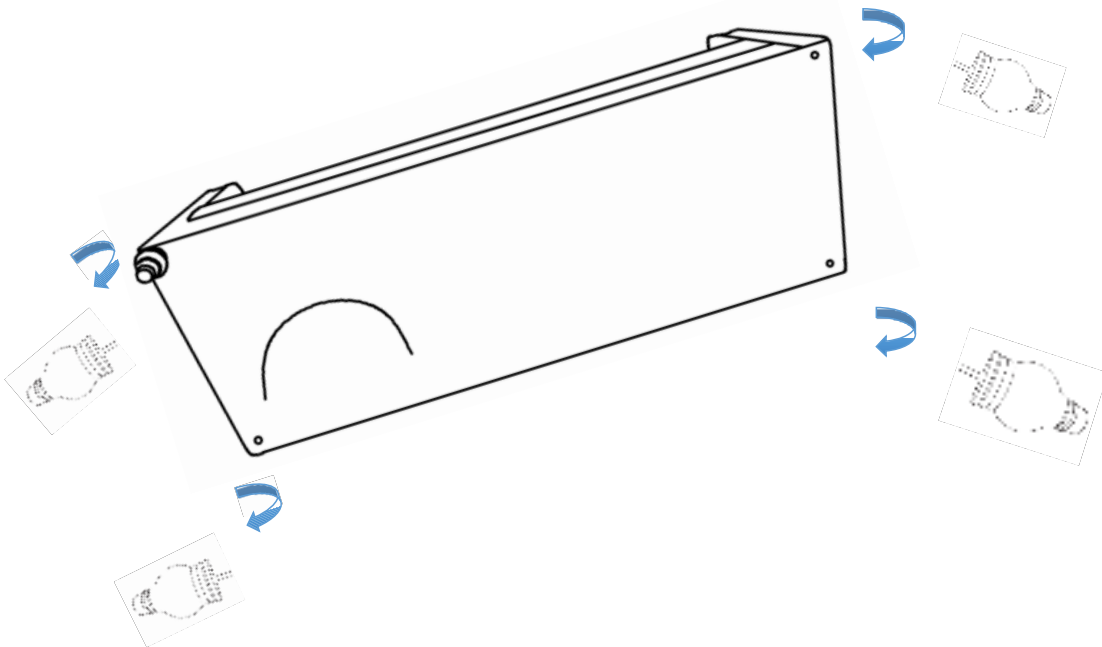

ASSEMBLY TIME

5 MINUTES

PARTS IDENTIFICATION

	FIGURE	PART NAME	QUANTITY
A		BASE	1PC
B		SEAT CUSHION	2PCS
C		LEG	4PCS
D		PILLOW	2PCS

ITEM: 509362

ASSEMBLY INSTRUCTION

STEP 1

STEP 2

STEP 3

ITEM: 509362

COASTER

FINE FURNITURE

Note : Dimension tolerance $\pm 5\%$