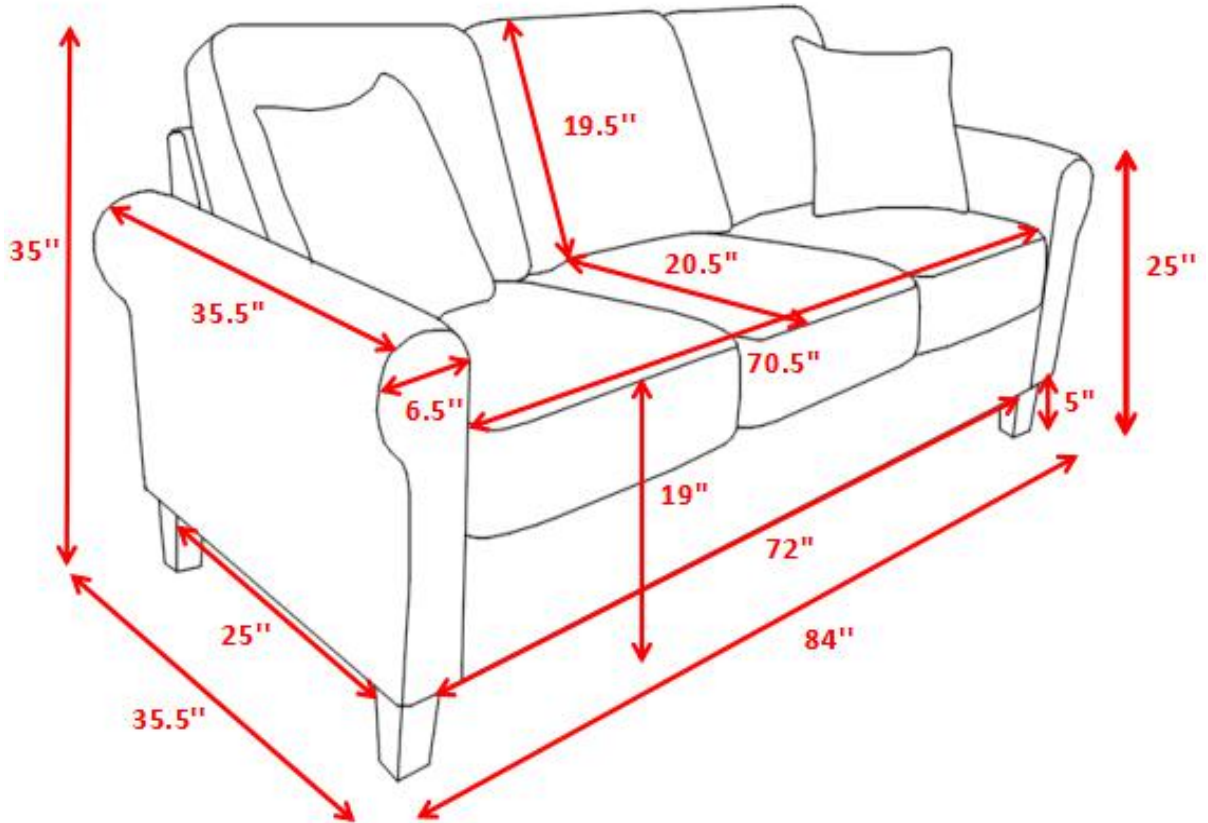

ASSEMBLY TIME 20 MINUTES

PARTS IDENTIFICATION

A		BASE	1PC
B		SIDE BACK CUSHION	2PCS
C		MIDDLE BACK CUSHION	1PC
D		LEG	4PCS
E		PILLOW	2PCS
F		MIDDLE LEG	1PC

ITEM: 509781
ASSEMBLY INSTRUCTIONS

STEP 1

STEP 2

STEP 3

STEP 4

ITEM: 509781

Note : Dimension tolerance $\pm 5\%$

COASTERFURNITURE.COM