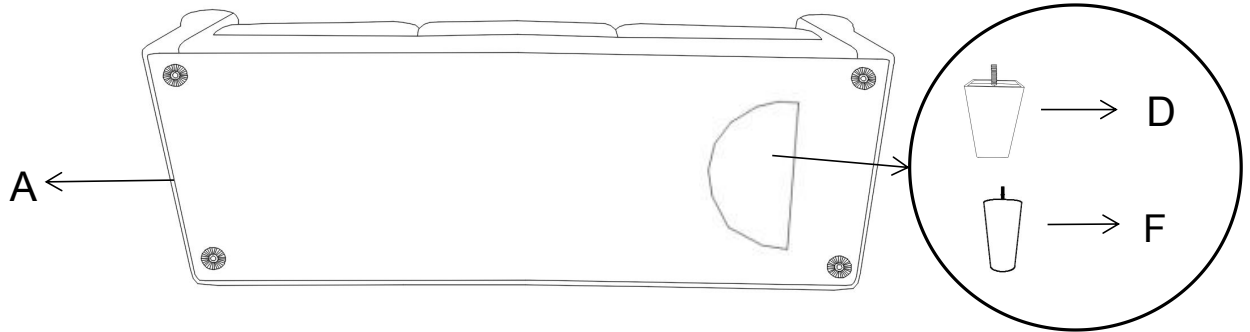

ASSEMBLY TIME 20 MINUTES

PARTS IDENTIFICATION

A		BASE	1PC
B		SIDE BACK CUSHION	2PCS
C		MIDDLE BACK CUSHION	1PC
D		LEG	4PCS
E		PILLOW	2PCS
F		MIDDLE LEG	1PC

ITEM: 509781
ASSEMBLY INSTRUCTIONS

STEP 1

STEP 2

STEP 3

STEP 4

ITEM: 509781

Note : Dimension tolerance $\pm 5\%$

COASTERFURNITURE.COM