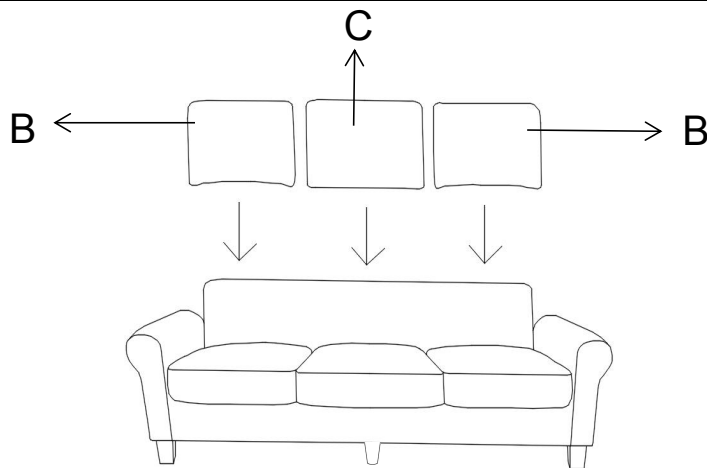

ASSEMBLY TIME 20 MINUTES

PARTS IDENTIFICATION

A		BASE	1PC
B		SIDE BACK CUSHION	2PCS
C		MIDDLE BACK CUSHION	1PC
D		LEG	4PCS
E		PILLOW	2PCS
F		MIDDLE LEG	1PC

ITEM: 509781
ASSEMBLY INSTRUCTIONS

STEP 1

STEP 2

STEP 3

STEP 4

ITEM: 509781

Note : Dimension tolerance $\pm 5\%$

COASTERFURNITURE.COM