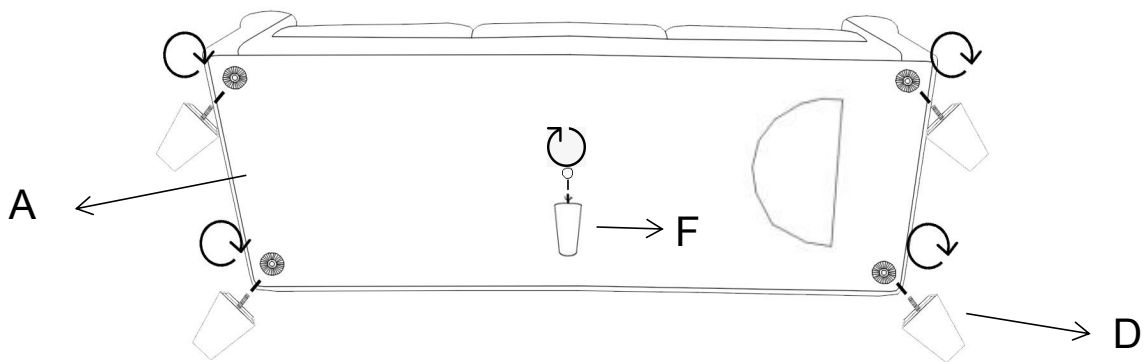

ASSEMBLY TIME 20 MINUTES

PARTS IDENTIFICATION

A		BASE	1PC
B		SIDE BACK CUSHION	2PCS
C		MIDDLE BACK CUSHION	1PC
D		LEG	4PCS
E		PILLOW	2PCS
F		MIDDLE LEG	1PC

ITEM: 509781
ASSEMBLY INSTRUCTIONS

STEP 1

STEP 2

STEP 3

STEP 4

ITEM: 509781

Note : Dimension tolerance $\pm 5\%$

COASTERFURNITURE.COM