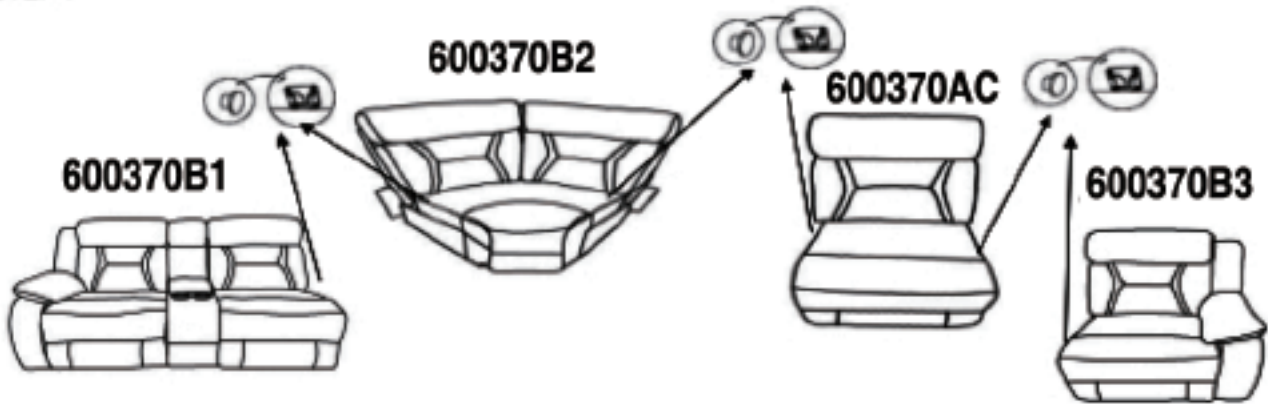

## ASSEMBLY INSTRUCTIONS

STEP 1

ITEM:600370

ASSEMBLY INSTRUCTIONS

PARTS IDENTIFICATION

600370B1

LAF POWER LOVESEAT 1PC

600370B2

WEDGE 1PC

600370AC

ARMLESS CHAIR 1PC

600370B3

RAF POWER RECLINER CHAIR 1PC

STEP 1

STEP 2

Note : Dimension tolerance  $\pm 5\%$