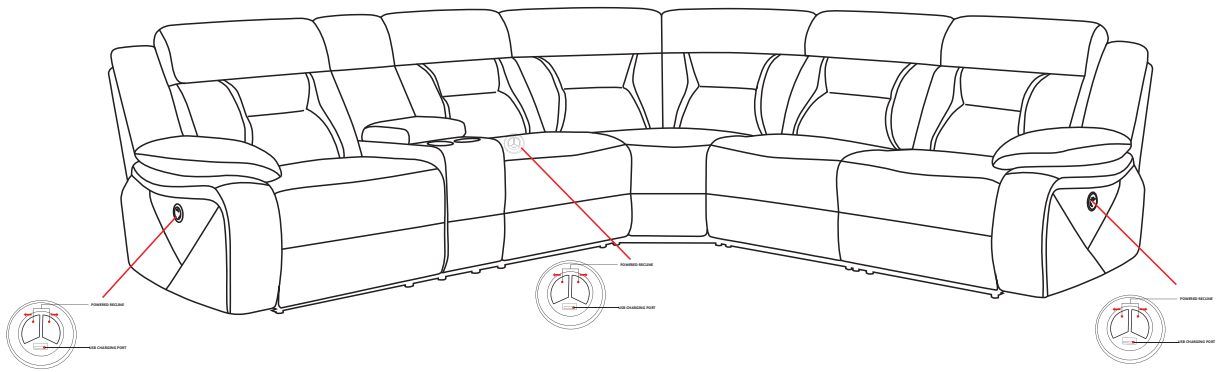

## ASSEMBLY INSTRUCTIONS

STEP 1

ITEM:600370

ASSEMBLY INSTRUCTIONS

PARTS IDENTIFICATION

600370B1

LAF POWER LOVESEAT 1PC

600370B2

WEDGE 1PC

600370AC

ARMLESS CHAIR 1PC

600370B3

RAF POWER RECLINER CHAIR 1PC

STEP 1

STEP 2

Note : Dimension tolerance  $\pm 5\%$