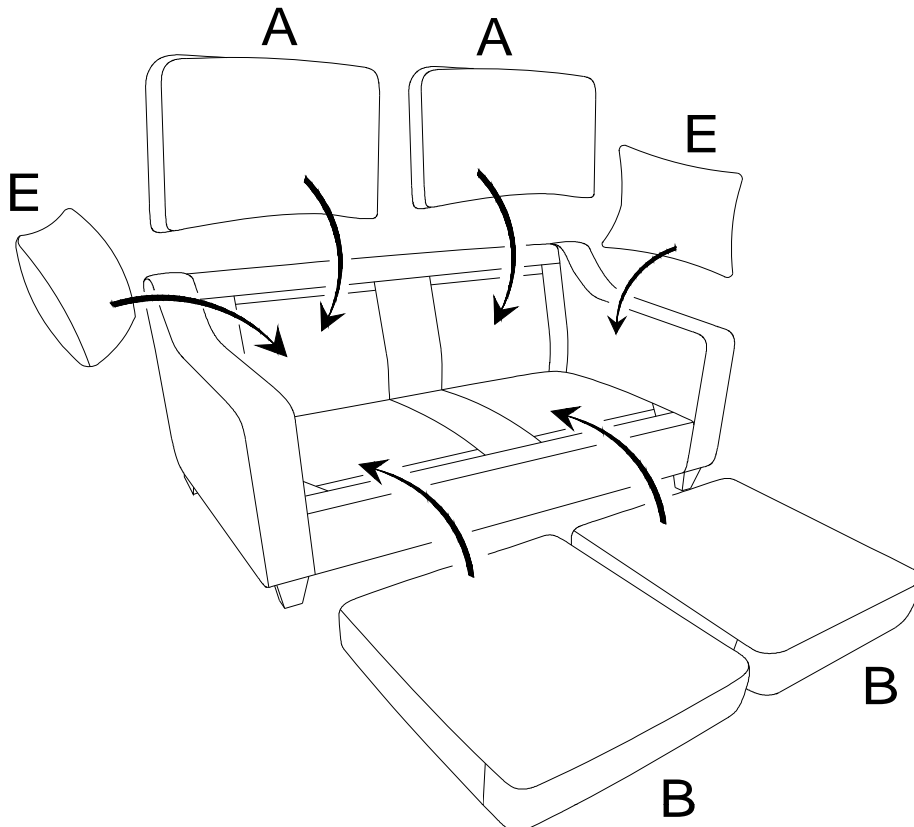

*ASSEMBLY INSTRUCTIONS*  
*COASTER FINE FURNITURE*

*Fine Furniture for every stage of life*

**552062**  
**LOVESEAT**

ITEM : 552062

ASSEMBLY INSTRUCTIONS

ASSEMBLY TIPS:

- 1.Remove hardware from box and sort by size.
- 2.Please check to see that all hardware and parts are present prior to start of assembly.
- 3.Please follow attached instruction in the same sequence as numbered to assure fast & easy assembly.

ASSEMBLY TIME

5 MINUTES

**PARTS IDENTIFICATION**

- A BACK CUSHION  2PCS
- B SEAT CUSHION  2PCS
- C LOVESEAT FRAME  1PC
- D LEG  4PCS
- E PILLOW  2PCS

Z HARDWARE PACKAGE			
NO	DESCRIPTION	FIGURE	QTY
1	MEDIUM BOLT 5/16 " * 2-1/2 "		4PCS
2	PLASTIC CAPS Ø 19.5*21.5mm		4PCS

ITEM : 552062

ASSEMBLY INSTRUCTIONS

STEP 1

STEP 2

552062