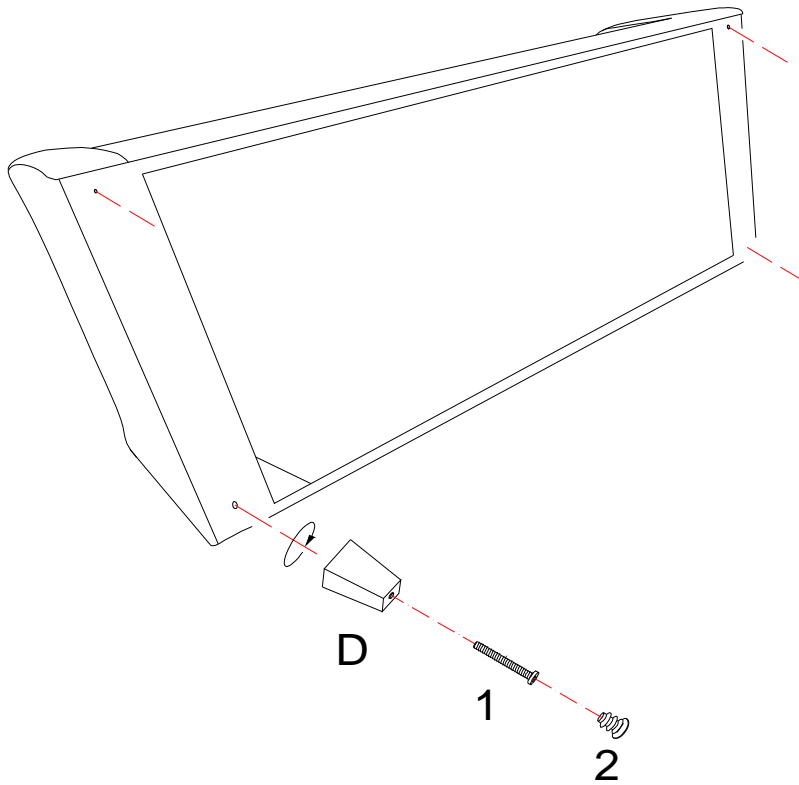

ITEM : 552062

ASSEMBLY INSTRUCTIONS

STEP 1