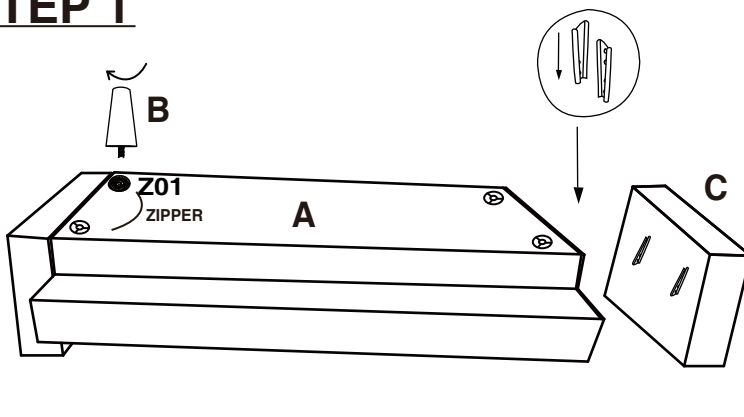

4PCS

HARDWARE IDENTIFICATION

Z01

PLASTIC WASHER
(50 x 2mm - RBW)

4PCS

STEP 1

STEP 2

ITEM: 360150

ASSEMBLY INSTRUCTIONS

PRODUCT DIMENSION (Note: Dimension tolerance $\pm 5\%$)