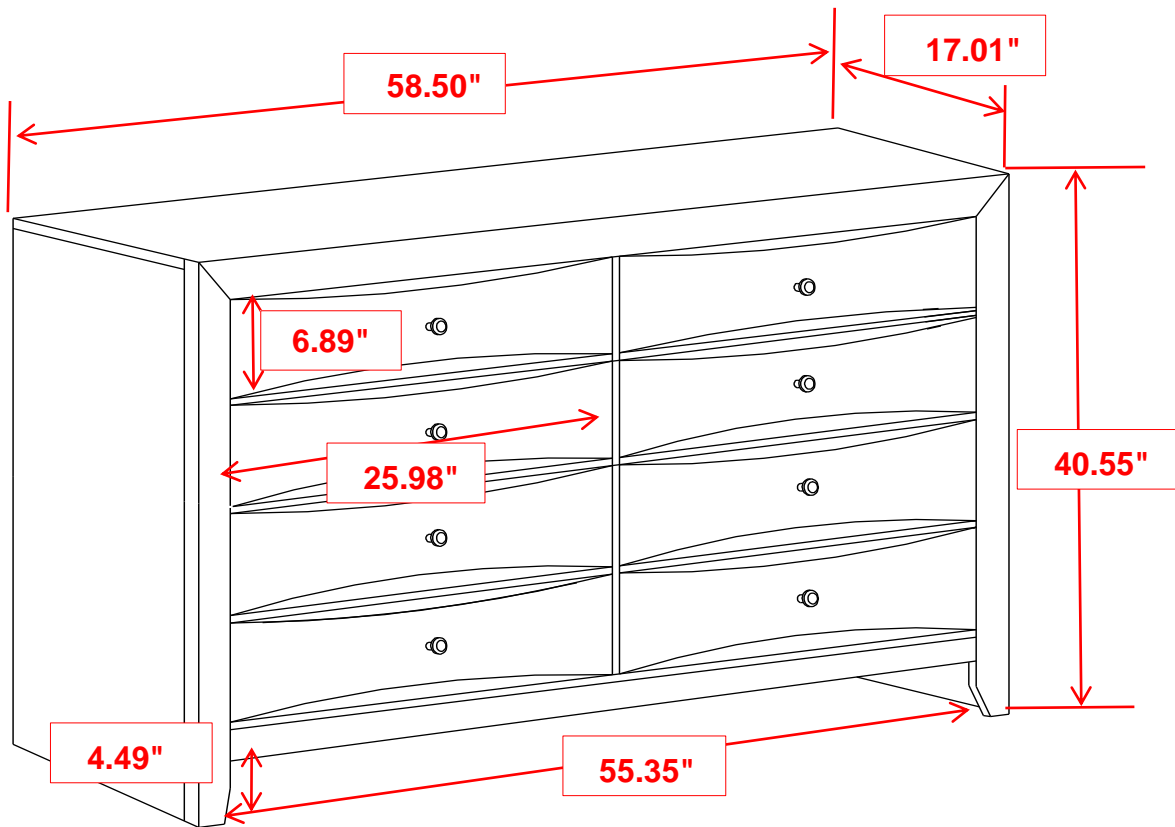

ITEM: 200703

INNER SIZE OF DRAWER : 5.28" x 12.48" x 23.46"

Note : Dimension tolerance $\pm 5\%$