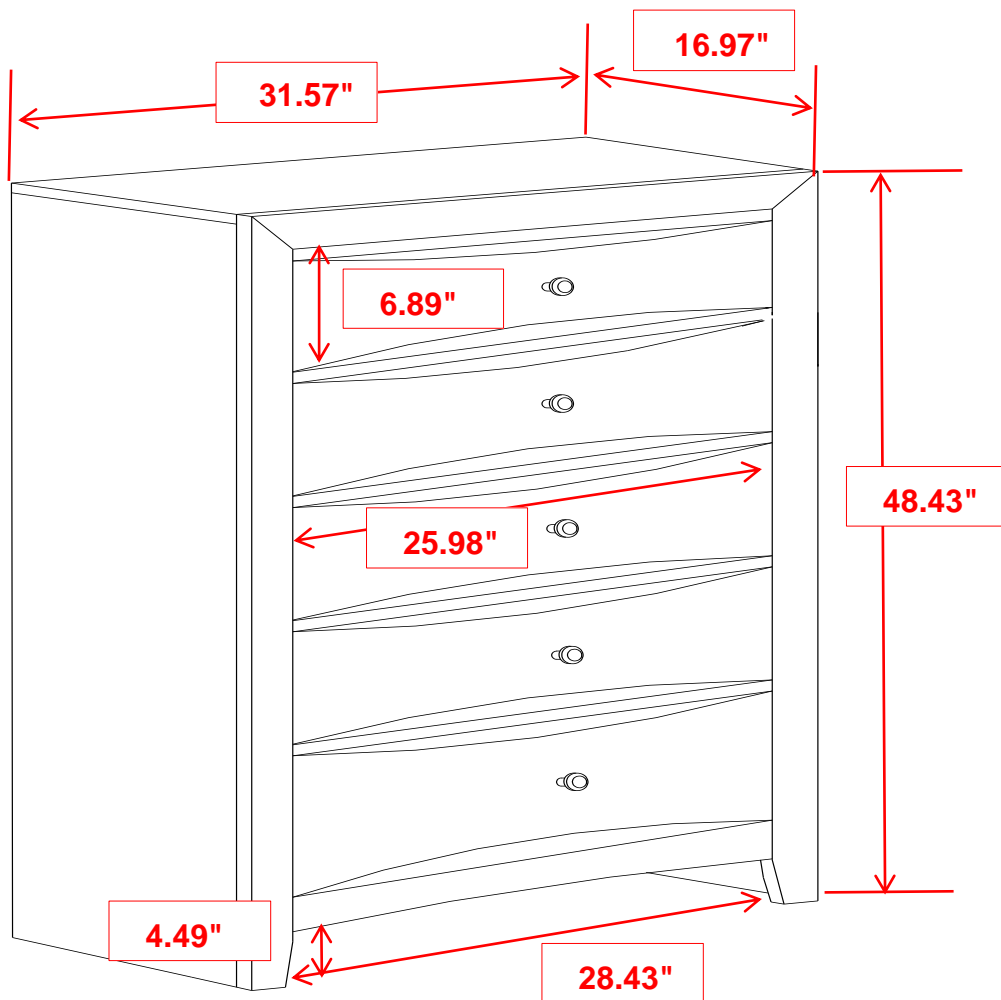

ITEM: 200705

INNER SIZE OF DRAWER : 5.28" x 12.48" x 23.27"

Note : Dimension tolerance $\pm 5\%$