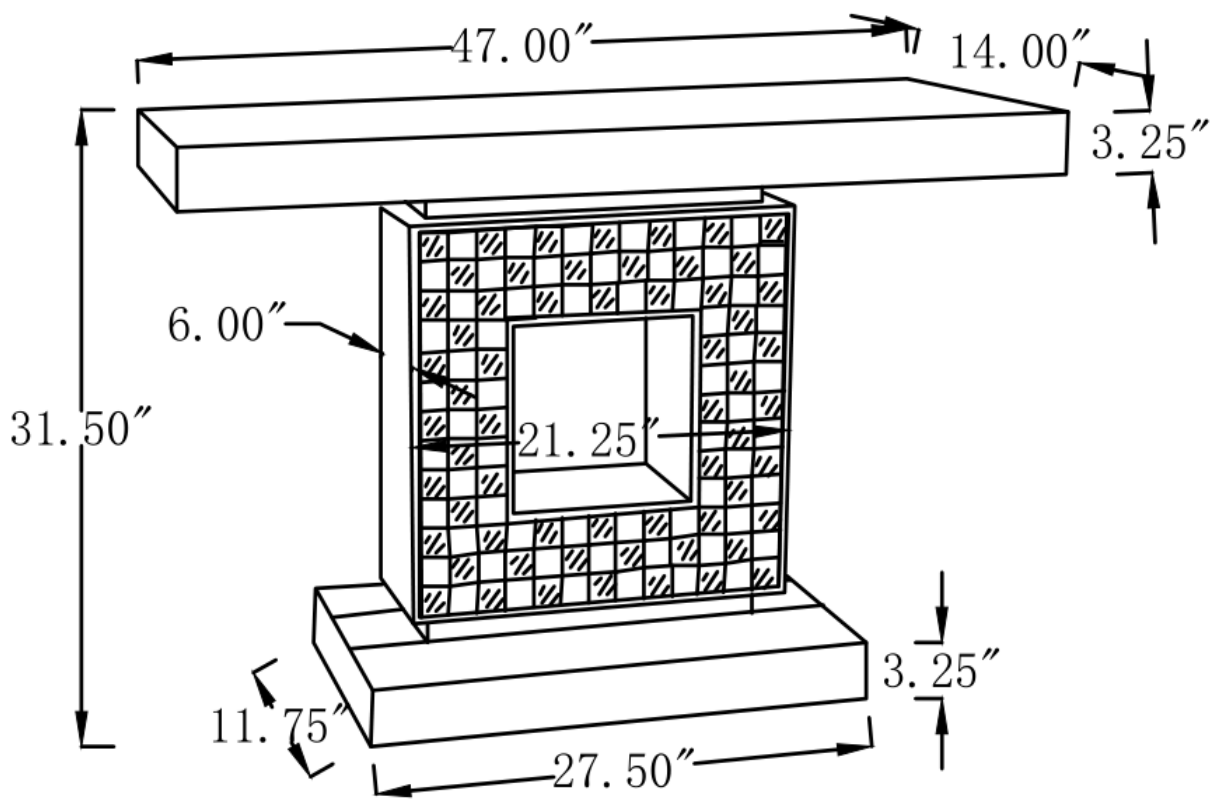

4PCS

2 WASHER φ20X2MM

4PCS

3 ALLEN KEY 30X80MM

1PC

COASTERFURNITURE.COM

Note: Dimension tolerance  $\pm 5\%$