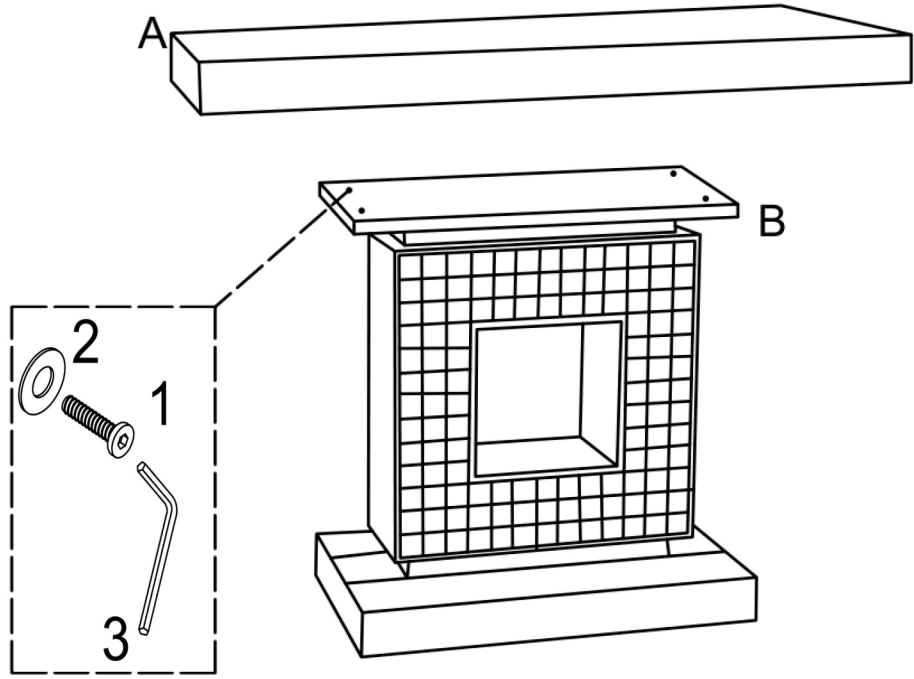

4PCS

2 WASHER φ20X2MM

4PCS

3 ALLEN KEY 30X80MM

1PC

COASTERFURNITURE.COM

Note: Dimension tolerance  $\pm 5\%$