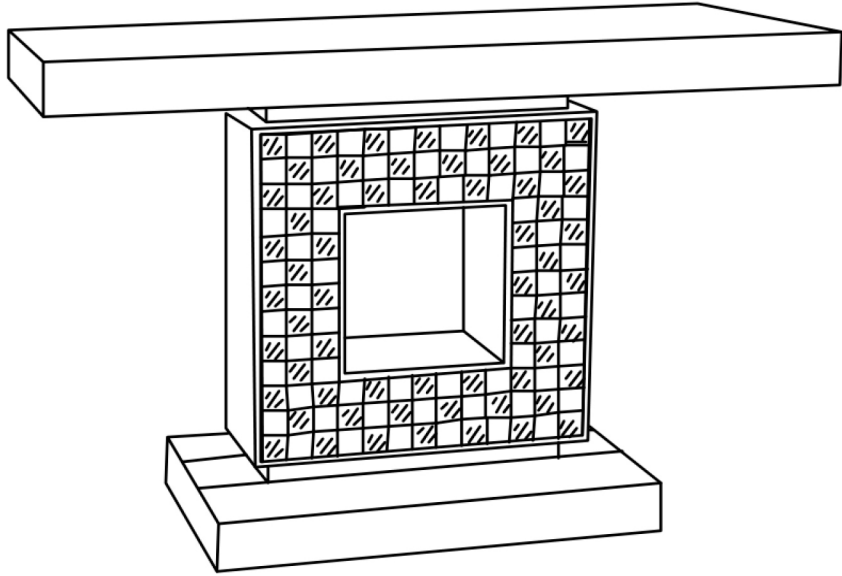

4PCS

2 WASHER φ20X2MM

4PCS

3 ALLEN KEY 30X80MM

1PC

COASTERFURNITURE.COM

Note: Dimension tolerance  $\pm 5\%$