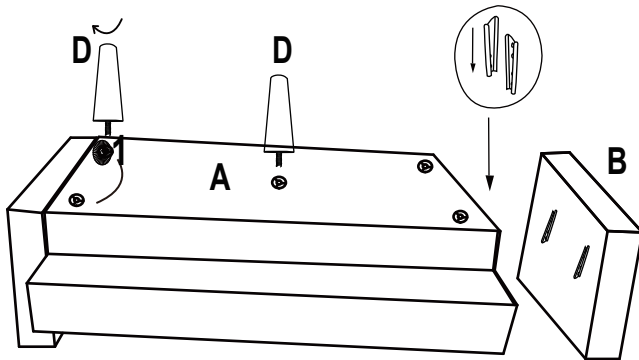

ITEM: 350405

ASSEMBLY INSTRUCTIONS

ASSEMBLY TIPS:

1. Remove hardware from box and sort by size.
2. Please check to see that all hardware and parts are present prior to start of assembly.
3. Please follow attached instructions in the same sequence as numbered to assure fast & easy assembly.

WARNING!

1. Don't attempt to repair or modify parts that are broken or defective. Please contact the store immediately.
2. This product is for home use only and not intended for commercial establishments.

ASSEMBLY TIME

30 MINUTES

PARTS IDENTIFICATION

A SOFABED

1PC

C

PILLOWS

2PCS

B ARM

2PCS

D

LEGS

5PCS

HARDWARE IDENTIFICATION

Z01

PLASTIC WASHER
(50 x 2mm - RBW)

5PCS

STEP 1