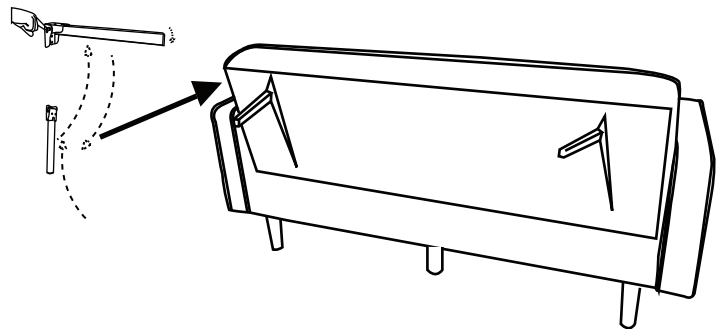

ITEM: 350405

ASSEMBLY INSTRUCTIONS

ASSEMBLY TIPS:

1. Remove hardware from box and sort by size.
2. Please check to see that all hardware and parts are present prior to start of assembly.
3. Please follow attached instructions in the same sequence as numbered to assure fast & easy assembly.

WARNING!

1. Don't attempt to repair or modify parts that are broken or defective. Please contact the store immediately.
2. This product is for home use only and not intended for commercial establishments.

ASSEMBLY TIME

30 MINUTES

PARTS IDENTIFICATION

A SOFABED

1PC

C

PILLOWS

2PCS

B ARM

2PCS

D

LEGS

5PCS

HARDWARE IDENTIFICATION

Z01

PLASTIC WASHER
(50 x 2mm - RBW)

5PCS

STEP 1

STEP 2

STEP 3