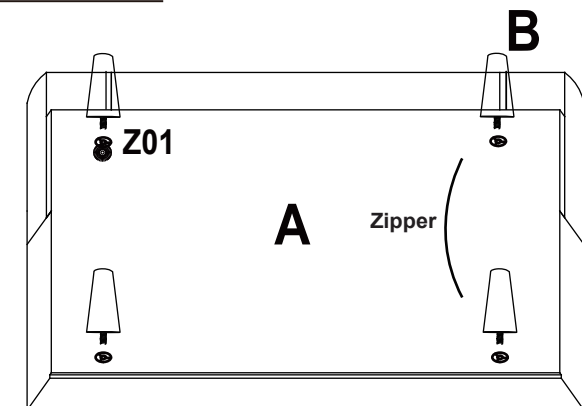

ASSEMBLY TIME

30 MINUTES

PARTS IDENTIFICATION

A SOFA BED

1PC

B LEGS

4PCS

HARDWARE IDENTIFICATION

Z01

PLASTIC
WASHER
(50*2MM)

4PCS

STEP 1

ITEM: 360104

ASSEMBLY INSTRUCTIONS

PRODUCT DIMENSION (Note: Dimension tolerance $\pm 5\%$)