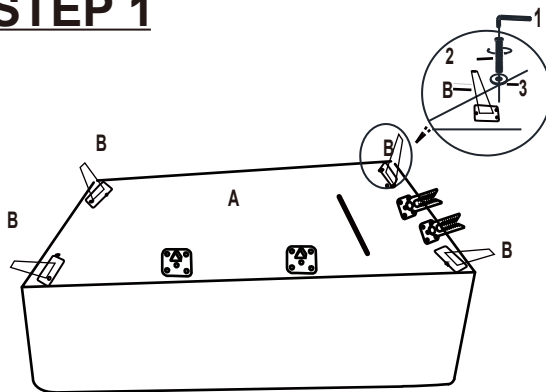

ASSEMBLY TIME

30 MINUTES

PARTS IDENTIFICATION

A	CORNER SOFA		1PC	B	LEG		4PCS
---	-------------	--	-----	---	-----	--	------

HARDWARE IDENTIFICATION

Z01	ALLEN WRENCH (D 5mm - RBW)		1PC	Z03	WASHER (10 x 25mm - RBW)		8PCS
Z02	BOLT (8 x 30mm - RBW)		8PCS				

STEP 1

STEP 2

- (551401) CORNER SOFA : 1 , 4
(551402) ARMLESS CHAIR : 2 , 3 , 5
(551403) OTTOMAN : 6

ITEM: 551301

ASSEMBLY INSTRUCTIONS

PRODUCT DIMENSION (Note: Dimension tolerance $\pm 5\%$)