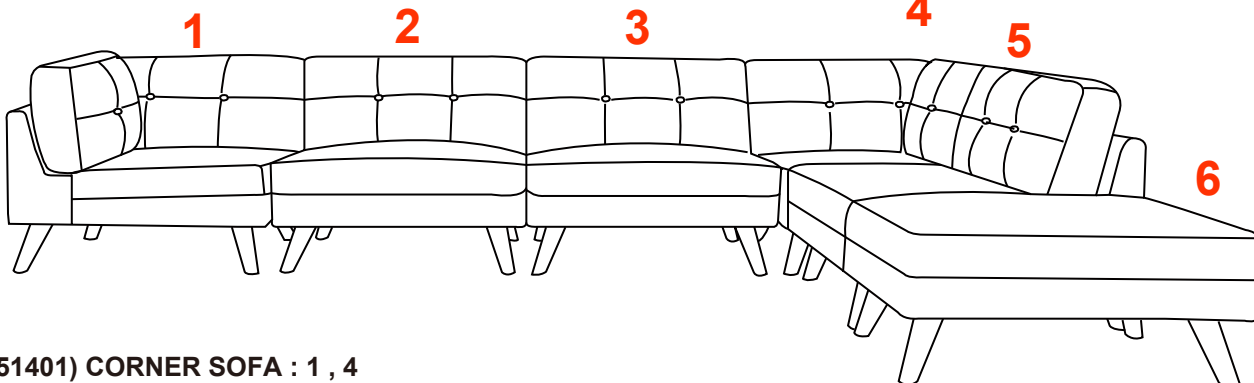

ASSEMBLY TIME

30 MINUTES

PARTS IDENTIFICATION

A	CORNER SOFA		1PC	B	LEG		4PCS
---	-------------	--	-----	---	-----	--	------

HARDWARE IDENTIFICATION

Z01	ALLEN WRENCH (D 5mm - RBW)		1PC	Z03	WASHER (10 x 25mm - RBW)		8PCS
Z02	BOLT (8 x 30mm - RBW)		8PCS				

STEP 1

STEP 2

- (551401) CORNER SOFA : 1 , 4
(551402) ARMLESS CHAIR : 2 , 3 , 5
(551403) OTTOMAN : 6

ITEM: 551301

ASSEMBLY INSTRUCTIONS

PRODUCT DIMENSION (Note: Dimension tolerance $\pm 5\%$)