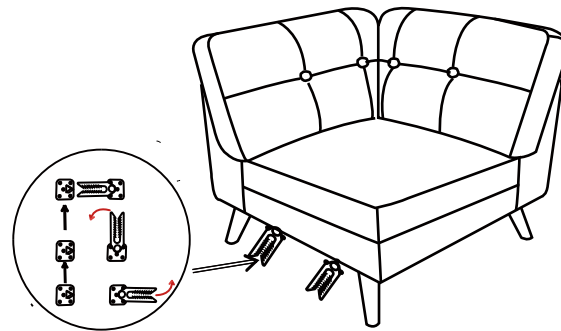

ASSEMBLY TIME

30 MINUTES

PARTS IDENTIFICATION

A	CORNER SOFA		1PC	B	LEG		4PCS
---	-------------	--	-----	---	-----	--	------

HARDWARE IDENTIFICATION

Z01	ALLEN WRENCH (D 5mm - RBW)		1PC	Z03	WASHER (10 x 25mm - RBW)		8PCS
Z02	BOLT (8 x 30mm - RBW)		8PCS				

STEP 1

STEP 2

- (551401) CORNER SOFA : 1 , 4
(551402) ARMLESS CHAIR : 2 , 3 , 5
(551403) OTTOMAN : 6

ITEM: 551301

ASSEMBLY INSTRUCTIONS

PRODUCT DIMENSION (Note: Dimension tolerance $\pm 5\%$)