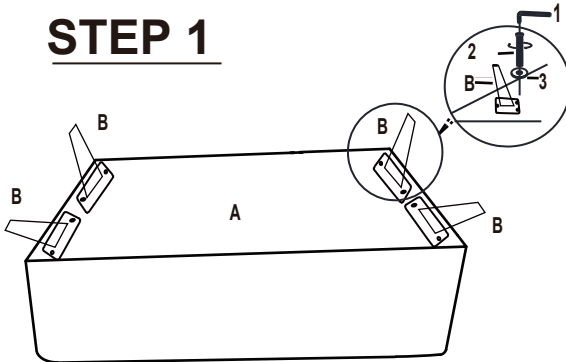

Z01 ALLEN WRENCH
(D 5mm - RBW)

1PC

Z03 WASHER
(10 x 25mm - RBW)

8PCS

Z02 BOLT
(8 x 30mm - RBW)

8PCS

STEP 1

STEP 2

STEP 3

(551401) CORNER SOFA : 1 , 4

(551402) ARMLESS CHAIR : 2 , 3 , 5

(551403) OTTOMAN : 6

ITEM: 551303

ASSEMBLY INSTRUCTIONS

PRODUCT DIMENSION (Note: Dimension tolerance $\pm 5\%$)