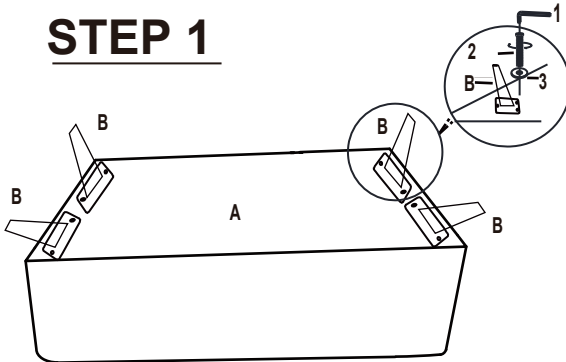

Z01 ALLEN WRENCH
(D 5mm - RBW)

1PC

Z03 WASHER
(10 x 25mm - RBW)

8PCS

Z02 BOLT
(8 x 30mm - RBW)

8PCS

STEP 1

STEP 2

STEP 3

(551401) CORNER SOFA : 1 , 4

(551402) ARMLESS CHAIR : 2 , 3 , 5

(551403) OTTOMAN : 6

ITEM: 551403

ASSEMBLY INSTRUCTIONS

PRODUCT DIMENSION (Note: Dimension tolerance $\pm 5\%$)