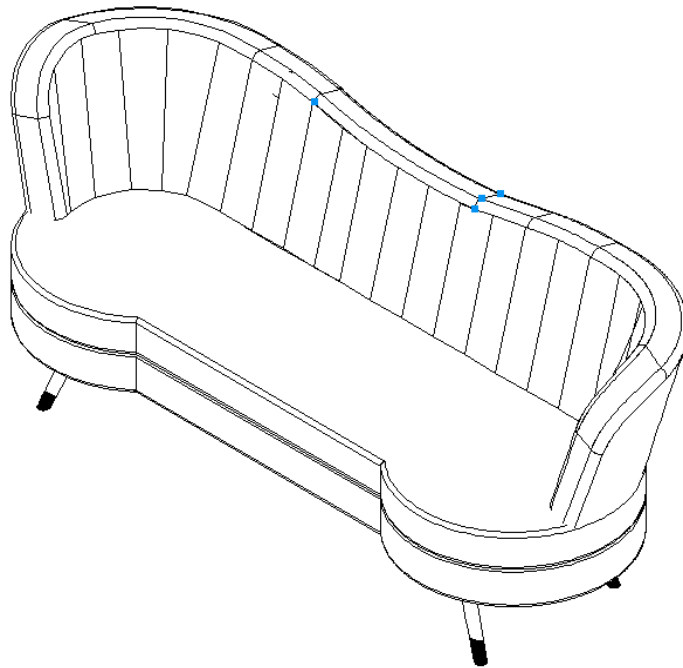

ASSEMBLY INSTRUCTIONS COASTER FINE FURNITURE

Fine Furniture for every stage of life

506865
Love Seat

ITEM:506865

ASSEMBLY INSTRUCTIONS

ASSEMBLY TIPS:

1. Remove hardware from box and sort by size.
2. Please check to see that all hardware and parts are present prior to start of assembly.
3. Please follow attached instructions in the same sequence as numbered to assure fast & easy assembly.

PRODUCT DIMENSION

Note: Dimension tolerance $\pm 5\%$