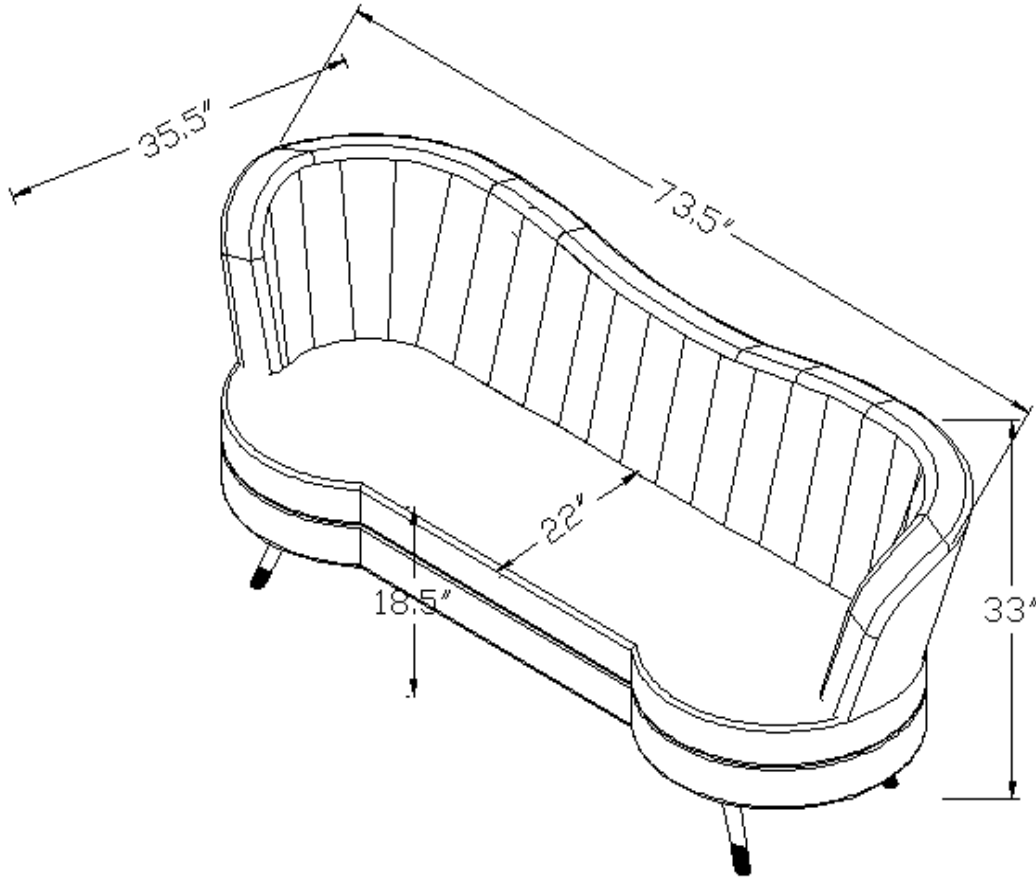

ASSEMBLY INSTRUCTIONS COASTER FINE FURNITURE

Fine Furniture for every stage of life

506865
Love Seat

ITEM:506865

ASSEMBLY INSTRUCTIONS

ASSEMBLY TIPS:

1. Remove hardware from box and sort by size.
2. Please check to see that all hardware and parts are present prior to start of assembly.
3. Please follow attached instructions in the same sequence as numbered to assure fast & easy assembly.

ASSEMBLY TIME

30 MINUTES

PARTS IDENTIFICATION

HARDWARE IDENTIFICATION

STEP 1

STEP 2

ITEM:506865

ASSEMBLY INSTRUCTIONS

PRODUCT DIMENSION

Note: Dimension tolerance $\pm 5\%$