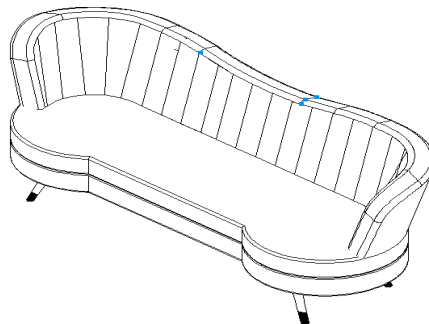

ASSEMBLY INSTRUCTIONS COASTER FINE FURNITURE

Fine Furniture for every stage of life

506865
Love Seat

ITEM:506865

ASSEMBLY INSTRUCTIONS

ASSEMBLY TIPS:

1. Remove hardware from box and sort by size.
2. Please check to see that all hardware and parts are present prior to start of assembly.
3. Please follow attached instructions in the same sequence as numbered to assure fast & easy assembly.

ASSEMBLY TIME

30 MINUTES

PARTS IDENTIFICATION

HARDWARE IDENTIFICATION

STEP 1

STEP 2

ITEM:506865

ASSEMBLY INSTRUCTIONS

PRODUCT DIMENSION

Note: Dimension tolerance $\pm 5\%$