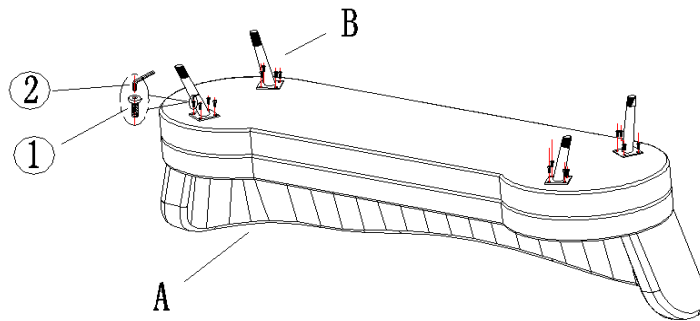

ASSEMBLY TIME

30 MINUTES

PARTS IDENTIFICATION

HARDWARE IDENTIFICATION

STEP 1

STEP 2

ITEM:506865

ASSEMBLY INSTRUCTIONS

PRODUCT DIMENSION

Note: Dimension tolerance $\pm 5\%$