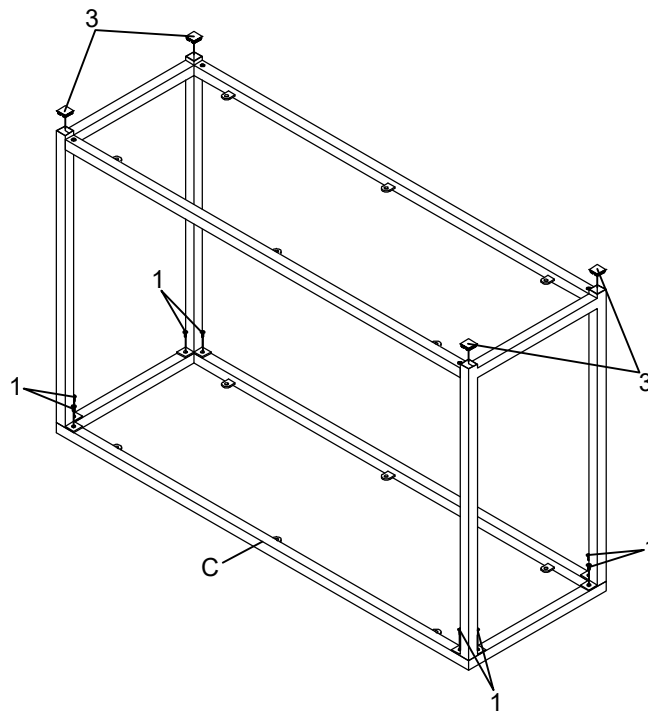

ITEM: 705239

ASSEMBLY INSTRUCTIONS

STEP 1 Do not tighten until each step is completed or instructed.

STEP 2

ITEM: 705239

ASSEMBLY INSTRUCTIONS

STEP 3

STEP 4 COMPLETE

ITEM:705239

ASSEMBLY INSTRUCTIONS

Product Size : 1200 X 400 X 762 H (MM)
Product Size : 47.25" X 15.75" X 30"

Note : Dimension tolerance $\pm 5\%$