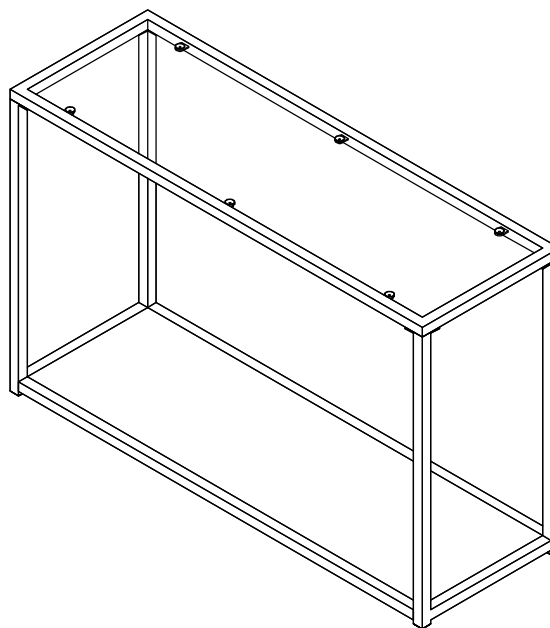

ITEM: 705239

ASSEMBLY INSTRUCTIONS

STEP 1 Do not tighten until each step is completed or instructed.

STEP 2

ITEM: 705239

ASSEMBLY INSTRUCTIONS

STEP 3

STEP 4 COMPLETE

ITEM:705239

ASSEMBLY INSTRUCTIONS

Product Size : 1200 X 400 X 762 H (MM)
Product Size : 47.25" X 15.75" X 30"

Note : Dimension tolerance $\pm 5\%$