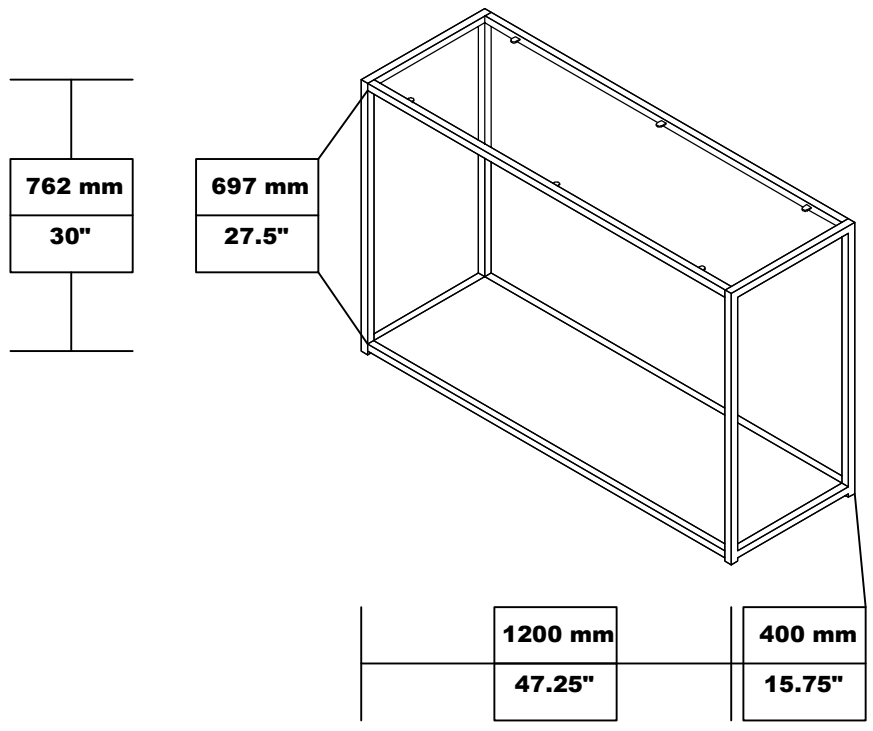

ITEM:705239

ASSEMBLY INSTRUCTIONS

Product Size : 1200 X 400 X 762 H (MM)
Product Size : 47.25" X 15.75" X 30"

Note : Dimension tolerance $\pm 5\%$