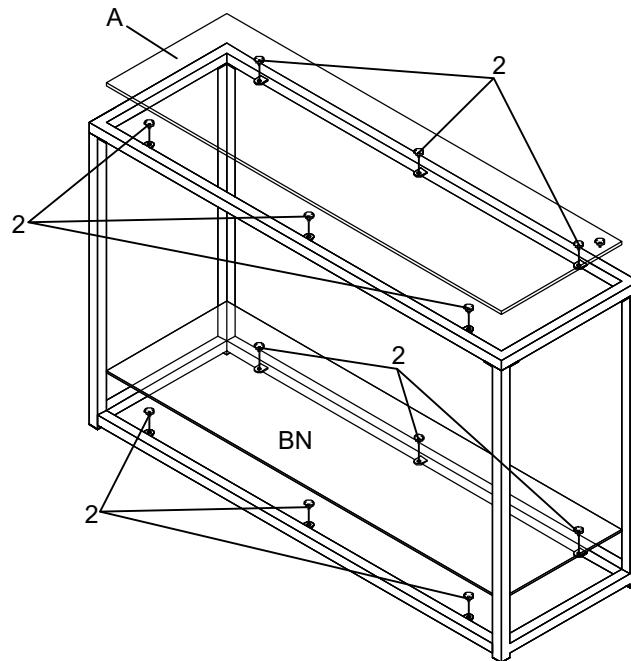

ITEM: 705239

ASSEMBLY INSTRUCTIONS

STEP 1 Do not tighten until each step is completed or instructed.

STEP 2

ITEM: 705239

ASSEMBLY INSTRUCTIONS

STEP 3

STEP 4 COMPLETE

ITEM:705239

ASSEMBLY INSTRUCTIONS

Product Size : 1200 X 400 X 762 H (MM)
Product Size : 47.25" X 15.75" X 30"

Note : Dimension tolerance $\pm 5\%$