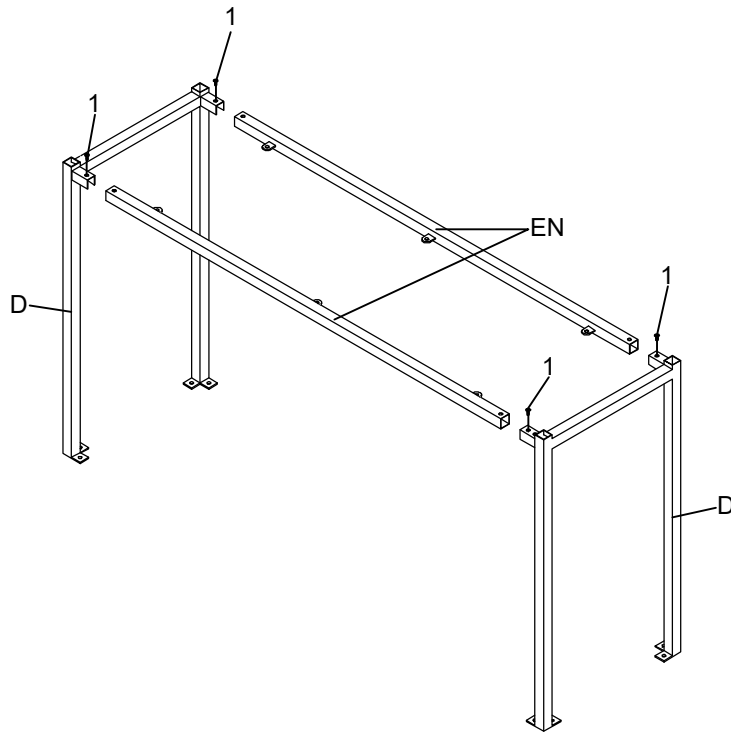

ASSEMBLY TIME 40 MINUTES

PARTS IDENTIFICATION

A	TOP GLASS		1PC
BN	MIRROR		1PC
C	TOP FRAME		1PC
D	SIDE FRAME		2PCS
EN	CROSSBAR		2PCS

HARDWARE IDENTIFICATION

1	BOLT (1/4" x 15mm)		12PCS	4	ALLEN WRENCH (4mm)		1PC
2	SUCTION CUP (ϕ 5mm)		12PCS				
3	CAP (25 x 25mm)		4PCS				

ITEM: 705239

ASSEMBLY INSTRUCTIONS

STEP 1 Do not tighten until each step is completed or instructed.

STEP 2

ITEM: 705239

ASSEMBLY INSTRUCTIONS

STEP 3

STEP 4 COMPLETE

ITEM:705239

ASSEMBLY INSTRUCTIONS

Product Size : 1200 X 400 X 762 H (MM)
Product Size : 47.25" X 15.75" X 30"

Note : Dimension tolerance $\pm 5\%$