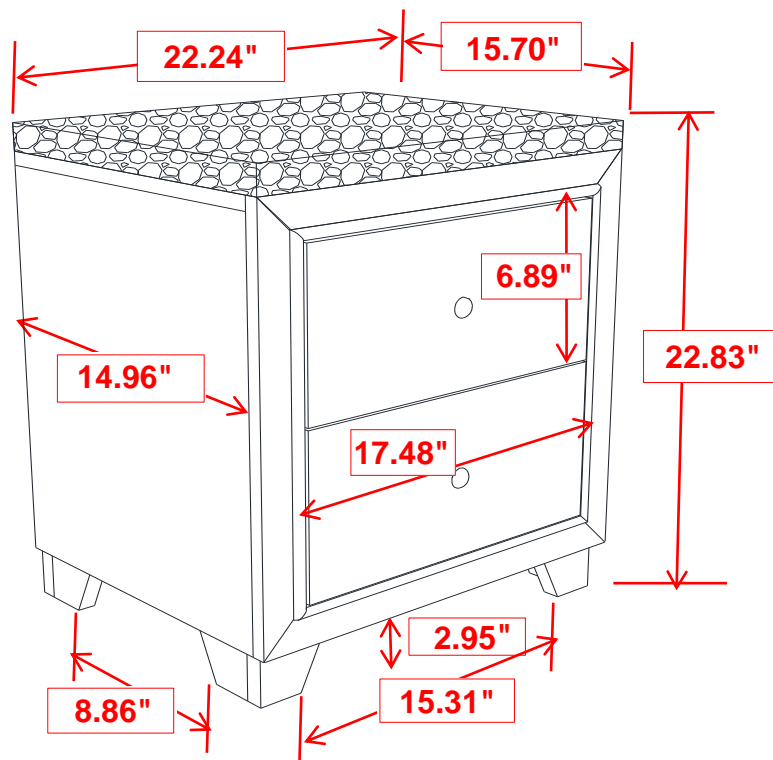

ITEM: 200422

INNER SIZE OF DRAWER : 4.21" x 12.48" x 15.04"

Note : Dimension tolerance $\pm 5\%$