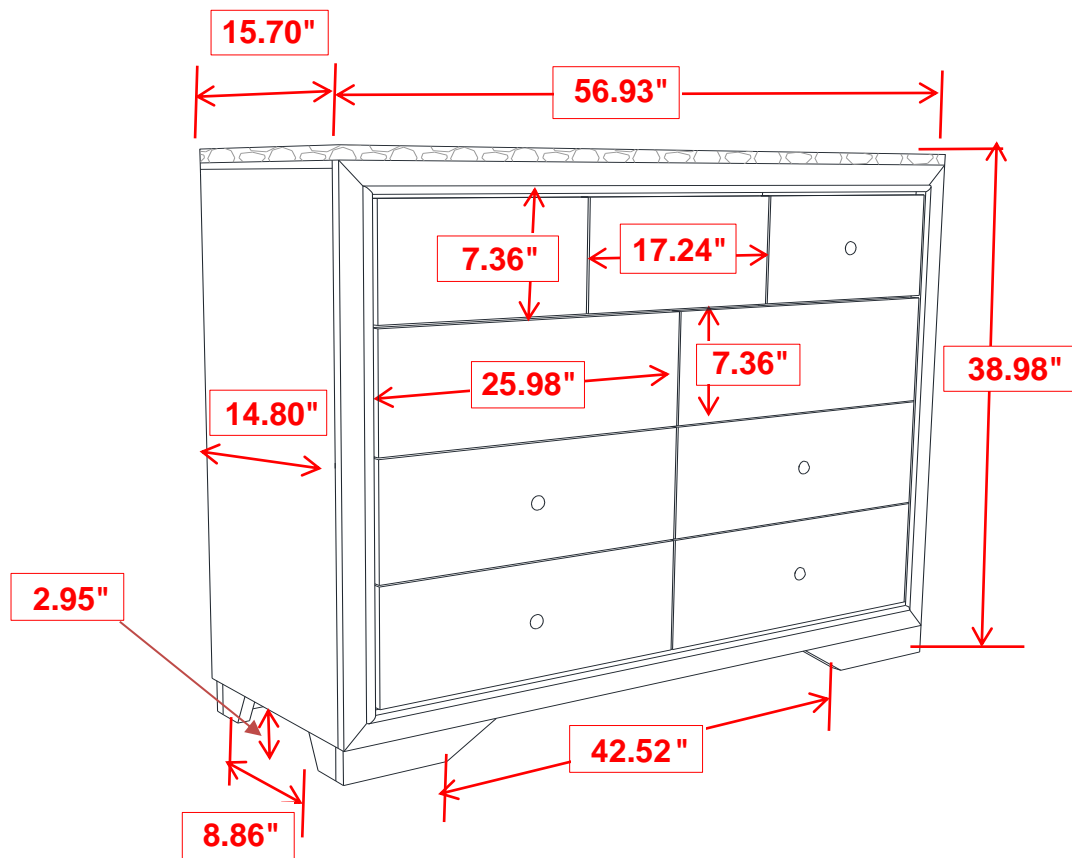

ITEM: 200423

INNER SIZE OF DRAWER : 3.31" x 12.48" x 23.27"

Note : Dimension tolerance $\pm 5\%$