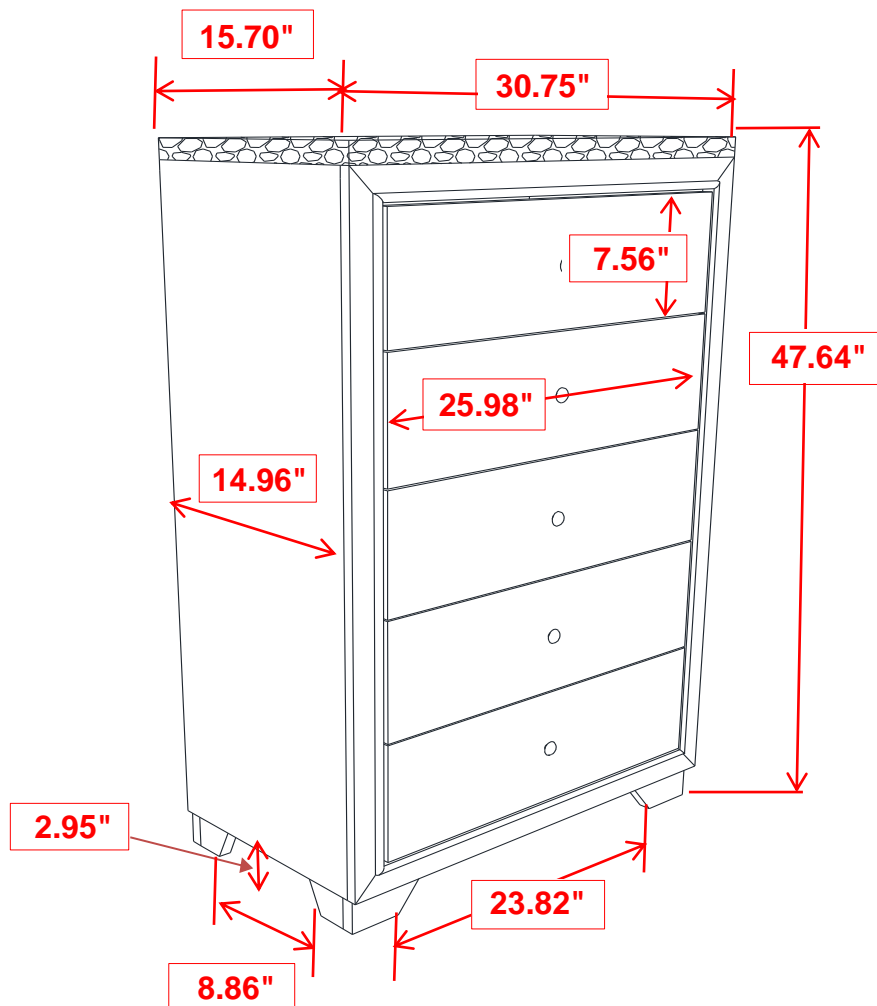

ITEM: 200425

INNER SIZE OF DRAWER : 3.31" x 12.48" x 23.27"

Note : Dimension tolerance $\pm 5\%$