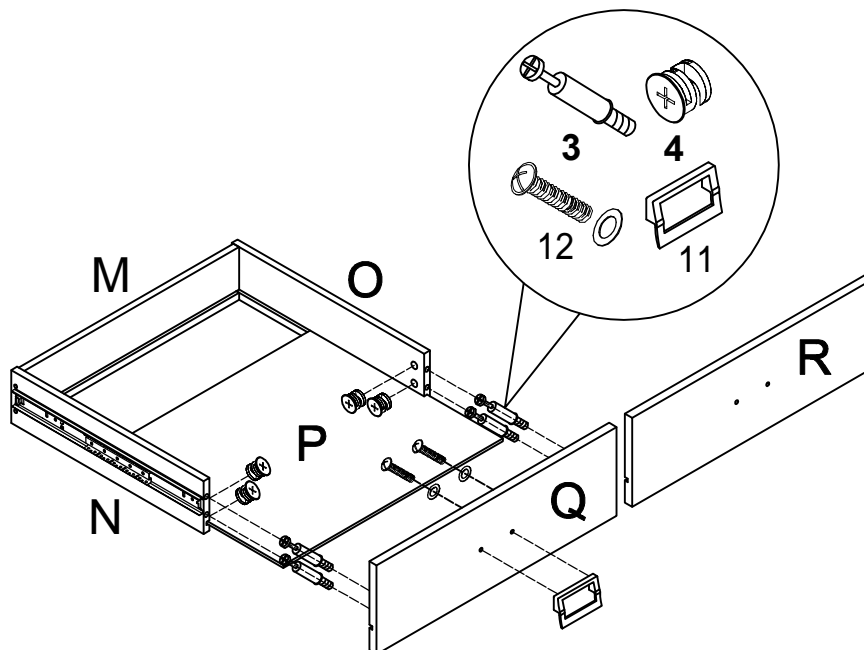

ITEM: 700910(B1-B2)

HARDWARE IDENTIFICATION

Z-B2(BOX2)-HARDWARE PACK IS LOCATED IN 700910(B2)

1	LARGE CAMBOLT	L=29mm		28PCS
2	LARGE CAMLOCK	Ø15mm		32PCS
3	SMALL CAMBOLT	L=20mm		8PCS
4	SMALL CAMLOCK	Ø12mm		8PCS
5	WOOD DOWEL	Ø8X25mm		24PCS
6	LARGE SCREW	Ø4X30mm		8PCS
7	SMALL SCREW	Ø4X16mm		24PCS
8	SHELF PIN			8PCS
9	DOUBLE END CAMBOLT	L=74mm		2PCS
10	SMALL HANDLE			2PCS
11	LARGE HANDLE			2PCS
12	HANDLE SCREW	M4X20mm		6PCS
13	HEX SOCKET SCREW	M8X25mm		3PCS
14	ALLEN WRENCH	M5		1PC
15	STICKER	Ø22mm		32PCS
16	BACK PANEL BUCKLE			8PCS
17	EXTRA SMALL SCREW	Ø3X14mm		8PCS
18	HINGE			4PCS
19	LEG	Ø38X60mm		3PCS
20	GLUE			1PC
21	GLIDES	Ø12"		4SETS
22	EXTRA SMALL SCREW	Ø3.5X12mm		24PCS

ITEM: 700910(B1-B2)

ASSEMBLY INSTRUCTIONS

STEP 1

STEP 2

ITEM: 700910(B1-B2)

ASSEMBLY INSTRUCTIONS

STEP 3

STEP 4