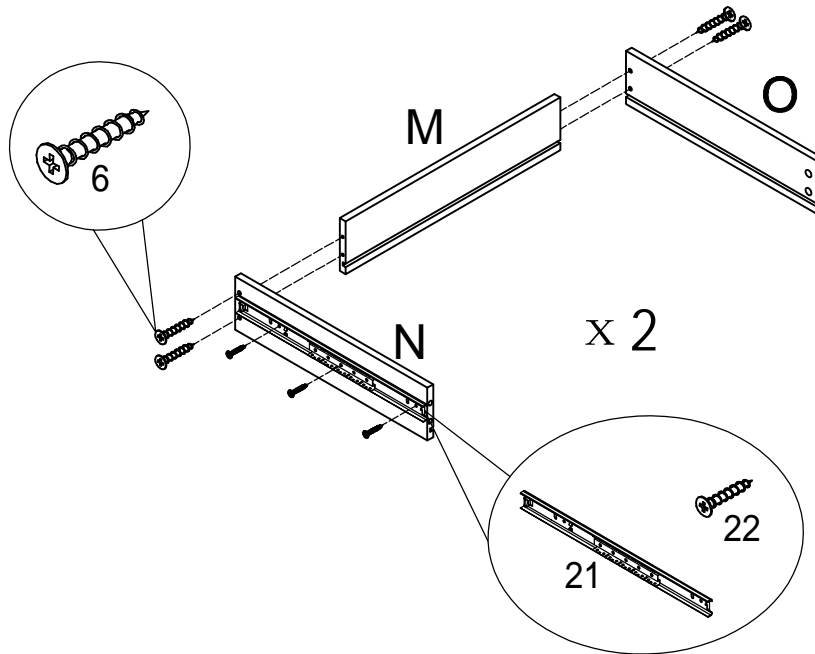

ITEM: 700910(B1-B2)

ASSEMBLY INSTRUCTIONS

STEP 1

STEP 2