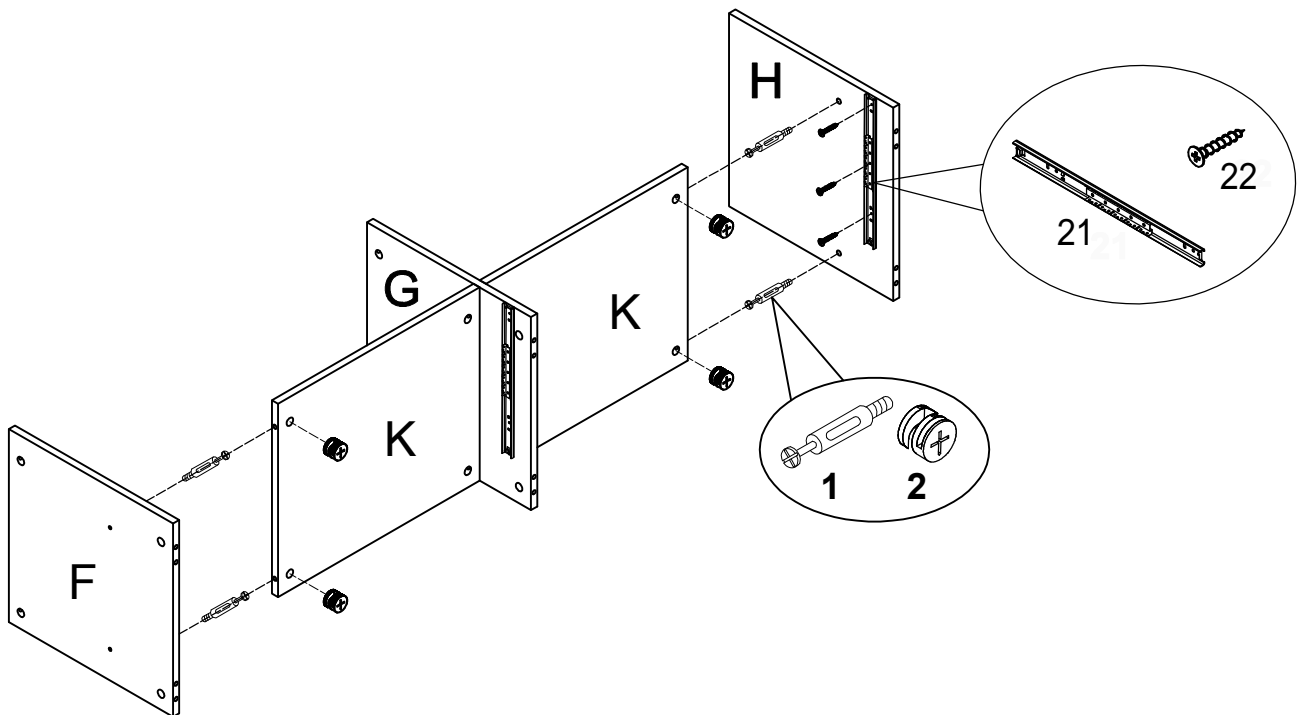

ITEM: 700910(B1-B2)

HARDWARE IDENTIFICATION

Z-B2(BOX2)-HARDWARE PACK IS LOCATED IN 700910(B2)

1	LARGE CAMBOLT	L=29mm		28PCS
2	LARGE CAMLOCK	Ø15mm		32PCS
3	SMALL CAMBOLT	L=20mm		8PCS
4	SMALL CAMLOCK	Ø12mm		8PCS
5	WOOD DOWEL	Ø8X25mm		24PCS
6	LARGE SCREW	Ø4X30mm		8PCS
7	SMALL SCREW	Ø4X16mm		24PCS
8	SHELF PIN			8PCS
9	DOUBLE END CAMBOLT	L=74mm		2PCS
10	SMALL HANDLE			2PCS
11	LARGE HANDLE			2PCS
12	HANDLE SCREW	M4X20mm		6PCS
13	HEX SOCKET SCREW	M8X25mm		3PCS
14	ALLEN WRENCH	M5		1PC
15	STICKER	Ø22mm		32PCS
16	BACK PANEL BUCKLE			8PCS
17	EXTRA SMALL SCREW	Ø3X14mm		8PCS
18	HINGE			4PCS
19	LEG	Ø38X60mm		3PCS
20	GLUE			1PC
21	GLIDES	Ø12"		4SETS
22	EXTRA SMALL SCREW	Ø3.5X12mm		24PCS

ITEM: 700910(B1-B2)

ASSEMBLY INSTRUCTIONS

STEP 1

STEP 2

ITEM: 700910(B1-B2)

ASSEMBLY INSTRUCTIONS

STEP 3

STEP 4