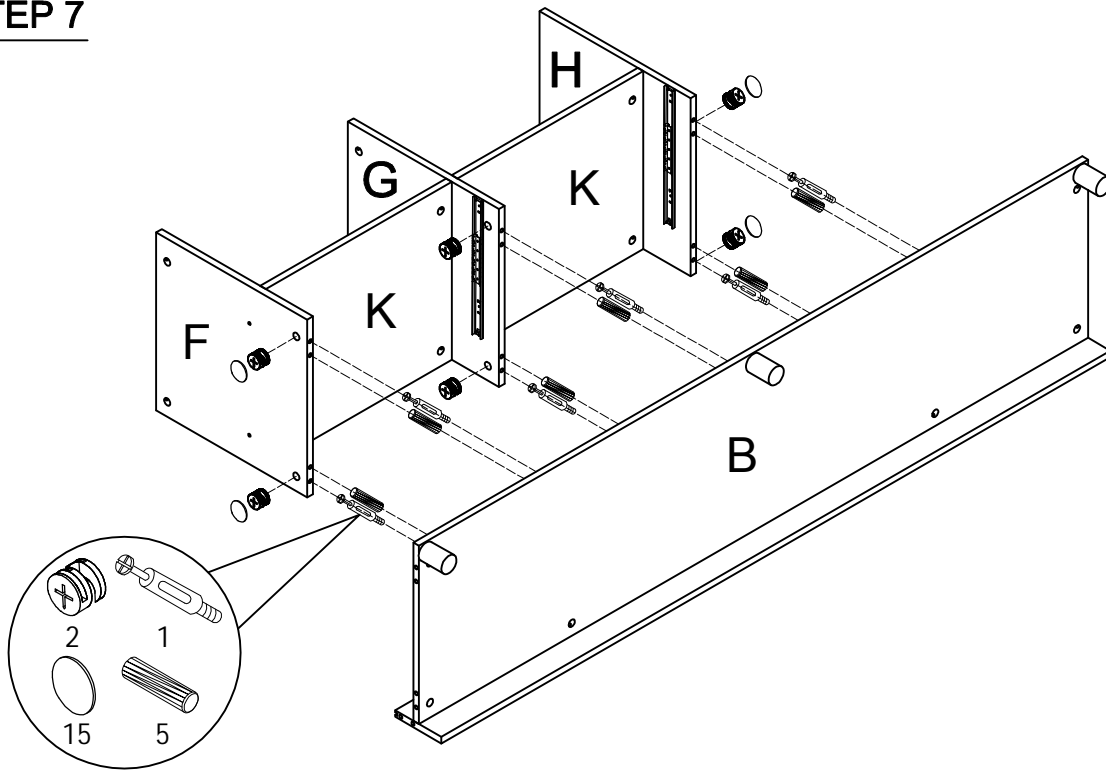

ITEM: 700910(B1-B2)

HARDWARE IDENTIFICATION

Z-B2(BOX2)-HARDWARE PACK IS LOCATED IN 700910(B2)

1	LARGE CAMBOLT	L=29mm		28PCS
2	LARGE CAMLOCK	Ø15mm		32PCS
3	SMALL CAMBOLT	L=20mm		8PCS
4	SMALL CAMLOCK	Ø12mm		8PCS
5	WOOD DOWEL	Ø8X25mm		24PCS
6	LARGE SCREW	Ø4X30mm		8PCS
7	SMALL SCREW	Ø4X16mm		24PCS
8	SHELF PIN			8PCS
9	DOUBLE END CAMBOLT	L=74mm		2PCS
10	SMALL HANDLE			2PCS
11	LARGE HANDLE			2PCS
12	HANDLE SCREW	M4X20mm		6PCS
13	HEX SOCKET SCREW	M8X25mm		3PCS
14	ALLEN WRENCH	M5		1PC
15	STICKER	Ø22mm		32PCS
16	BACK PANEL BUCKLE			8PCS
17	EXTRA SMALL SCREW	Ø3X14mm		8PCS
18	HINGE			4PCS
19	LEG	Ø38X60mm		3PCS
20	GLUE			1PC
21	GLIDES	Ø12"		4SETS
22	EXTRA SMALL SCREW	Ø3.5X12mm		24PCS

ITEM: 700910(B1-B2)

ASSEMBLY INSTRUCTIONS

STEP 5

STEP 6

ITEM: 700910(B1-B2)

ASSEMBLY INSTRUCTIONS

STEP 7

STEP 8