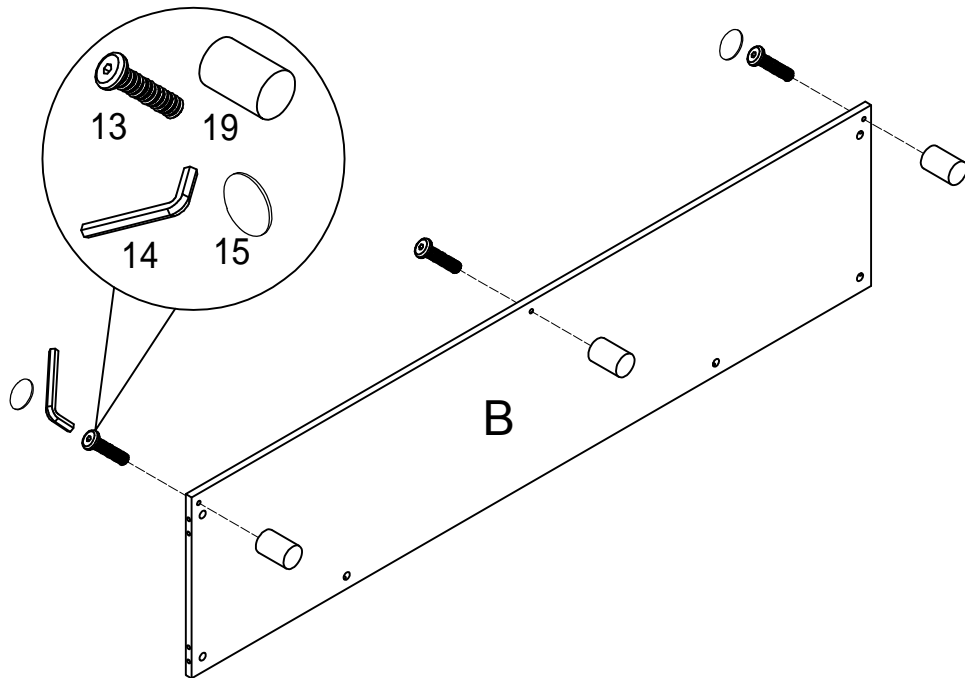

ITEM: 700910(B1-B2)

ASSEMBLY INSTRUCTIONS

STEP 5

STEP 6