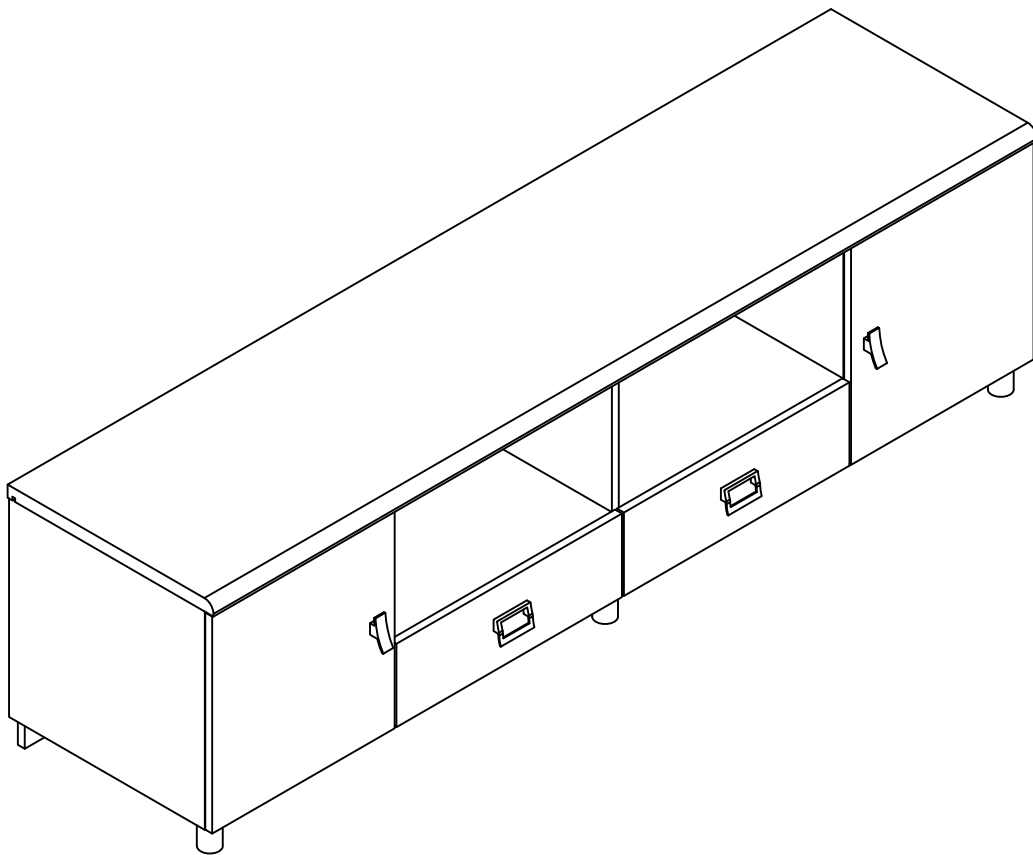

ASSEMBLY INSTRUCTIONS
COASTER FINE FURNITURE

Fine Furniture for every stage of life

700910
TV Console

ITEM: 700910(B1-B2)

ASSEMBLY INSTRUCTIONS

ASSEMBLY TIPS:

1. Remove hardware from box and sort by size.
2. Please check to see that all hardware and parts are present prior to start of assembly.
3. Please follow attached instructions in the same sequence as numbered to assure fast & easy assembly.

ASSEMBLY TIME

30 MINUTES

PARTS IDENTIFICATION

B1(BOX1)

(A) TOP PANEL

1 PC

(B) BOTTOM PANEL

1 PC