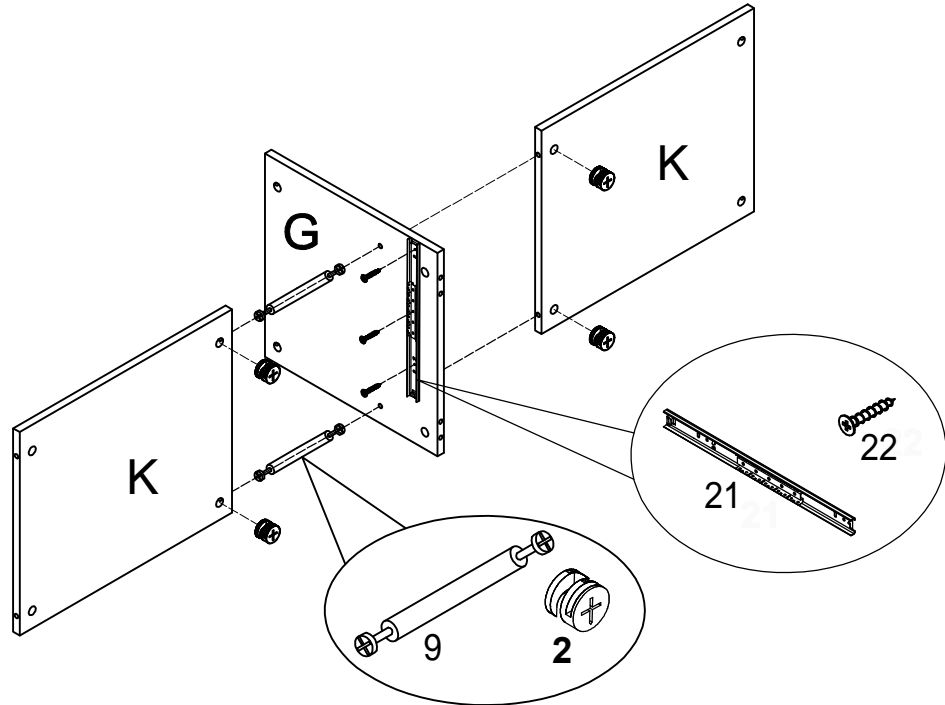

ITEM: 700910(B1-B2)

HARDWARE IDENTIFICATION

Z-B2(BOX2)-HARDWARE PACK IS LOCATED IN 700910(B2)

1	LARGE CAMBOLT	L=29mm		28PCS
2	LARGE CAMLOCK	Ø15mm		32PCS
3	SMALL CAMBOLT	L=20mm		8PCS
4	SMALL CAMLOCK	Ø12mm		8PCS
5	WOOD DOWEL	Ø8X25mm		24PCS
6	LARGE SCREW	Ø4X30mm		8PCS
7	SMALL SCREW	Ø4X16mm		24PCS
8	SHELF PIN			8PCS
9	DOUBLE END CAMBOLT	L=74mm		2PCS
10	SMALL HANDLE			2PCS
11	LARGE HANDLE			2PCS
12	HANDLE SCREW	M4X20mm		6PCS
13	HEX SOCKET SCREW	M8X25mm		3PCS
14	ALLEN WRENCH	M5		1PC
15	STICKER	Ø22mm		32PCS
16	BACK PANEL BUCKLE			8PCS
17	EXTRA SMALL SCREW	Ø3X14mm		8PCS
18	HINGE			4PCS
19	LEG	Ø38X60mm		3PCS
20	GLUE			1PC
21	GLIDES	Ø12"		4SETS
22	EXTRA SMALL SCREW	Ø3.5X12mm		24PCS

ITEM: 700910(B1-B2)

ASSEMBLY INSTRUCTIONS

STEP 1

STEP 2

ITEM: 700910(B1-B2)

ASSEMBLY INSTRUCTIONS

STEP 3

STEP 4