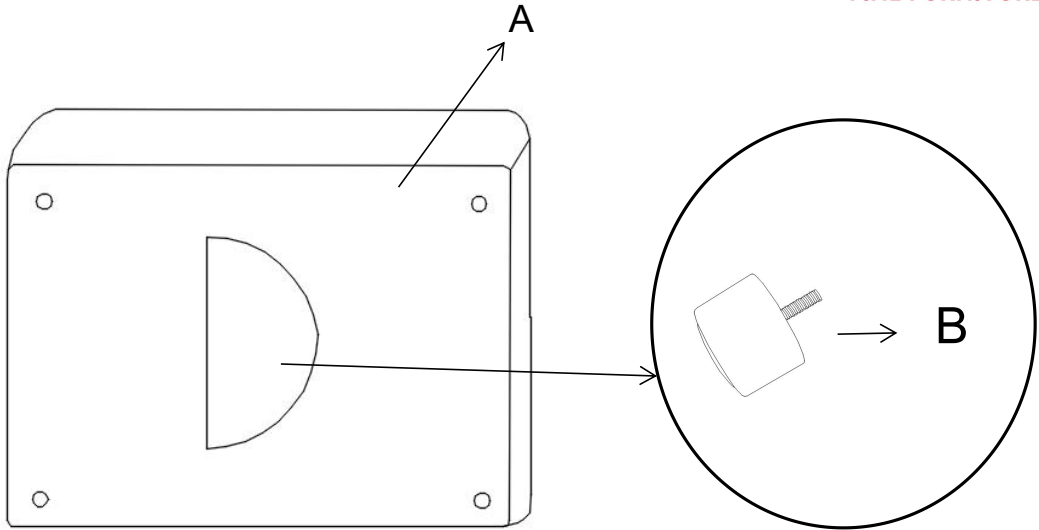

ASSEMBLY INSTRUCTIONS

STEP 1