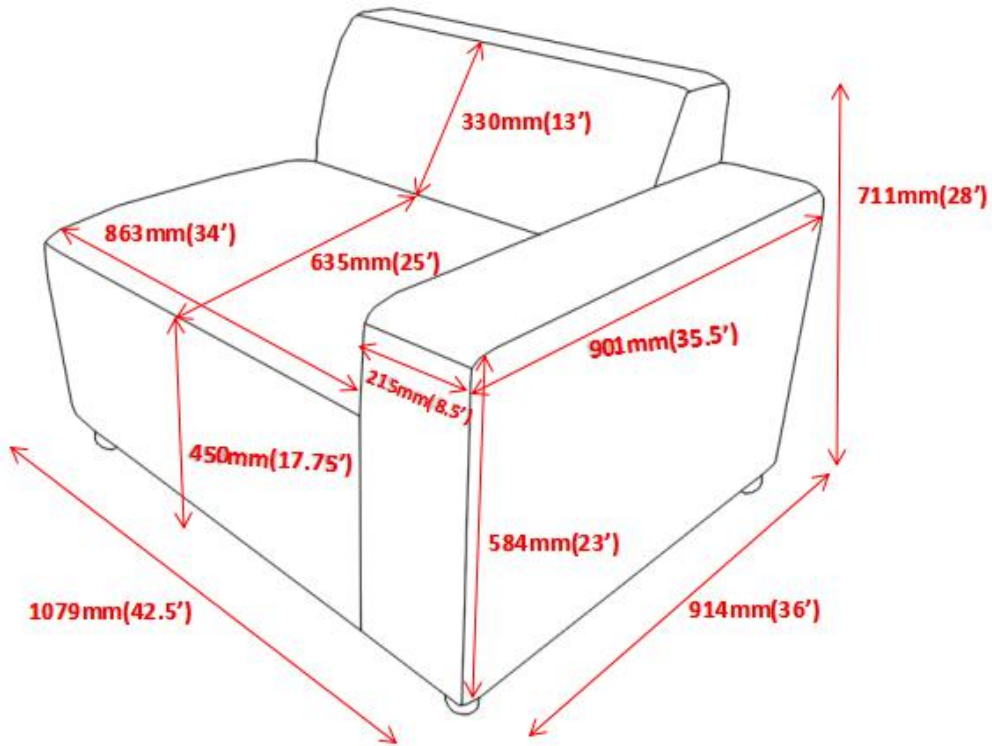

ITEM: 551644RAF

Note : Dimension tolerance $\pm 5\%$

COASTERFURNITURE.COM