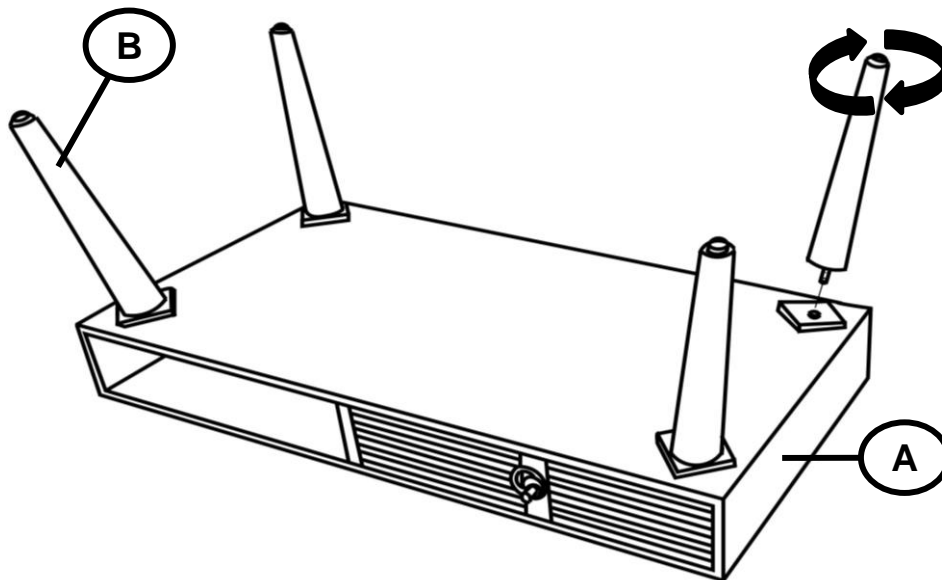

## PARTS IDENTIFICATION

A

TOP

1PC

B

LEG

4PCS

ITEM: **724258**

**ASSEMBLY INSTRUCTIONS**  
**STEP 1**

**STEP 2**

**STEP 3**  
**COMPLETE**

ITEM: 724258

**COASTER**  
FINE FURNITURE

**INNER SIZE OF DRAWER : 20"X15.5"X4"**

Note : Dimension tolerance  $\pm 5\%$