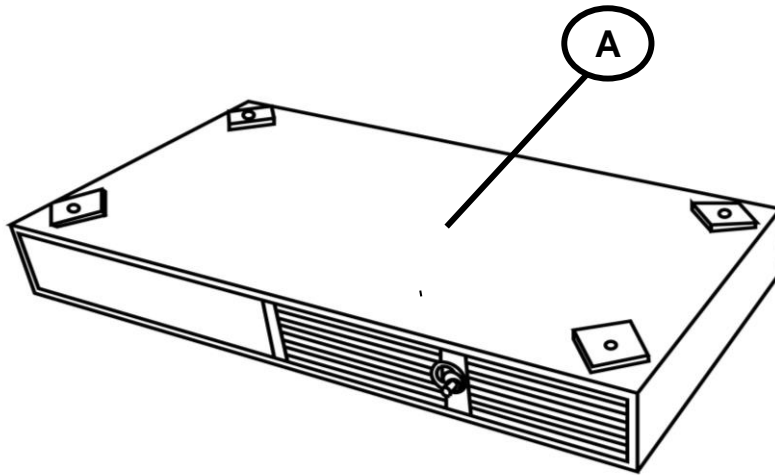

## PARTS IDENTIFICATION

A

TOP

1PC

B

LEG

4PCS

ITEM: **724258**

**ASSEMBLY INSTRUCTIONS**  
**STEP 1**

**STEP 2**

**STEP 3**  
**COMPLETE**

ITEM: 724258

**COASTER**  
FINE FURNITURE

**INNER SIZE OF DRAWER : 20"X15.5"X4"**

Note : Dimension tolerance  $\pm 5\%$