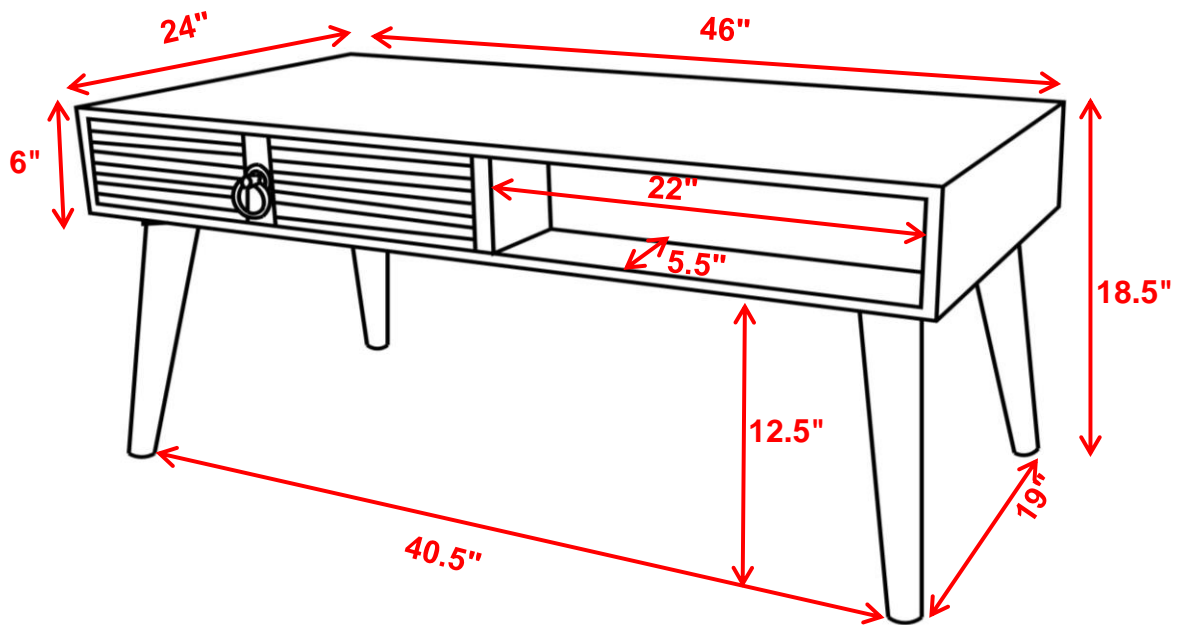

**ASSEMBLY INSTRUCTIONS**  
**STEP 1**

**STEP 2**

**STEP 3**  
**COMPLETE**

ITEM: 724258

**COASTER**  
FINE FURNITURE

**INNER SIZE OF DRAWER : 20"X15.5"X4"**

Note : Dimension tolerance  $\pm 5\%$