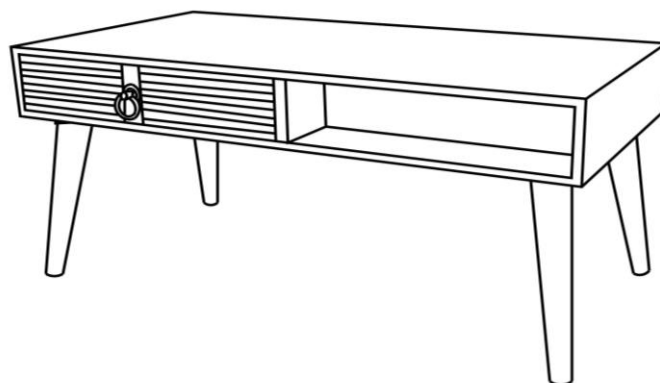

## PARTS IDENTIFICATION

A

TOP

1PC

B

LEG

4PCS

ITEM: **724258**

**ASSEMBLY INSTRUCTIONS**  
**STEP 1**

**STEP 2**

**STEP 3**  
**COMPLETE**

ITEM: 724258

**COASTER**  
FINE FURNITURE

**INNER SIZE OF DRAWER : 20"X15.5"X4"**

Note : Dimension tolerance  $\pm 5\%$