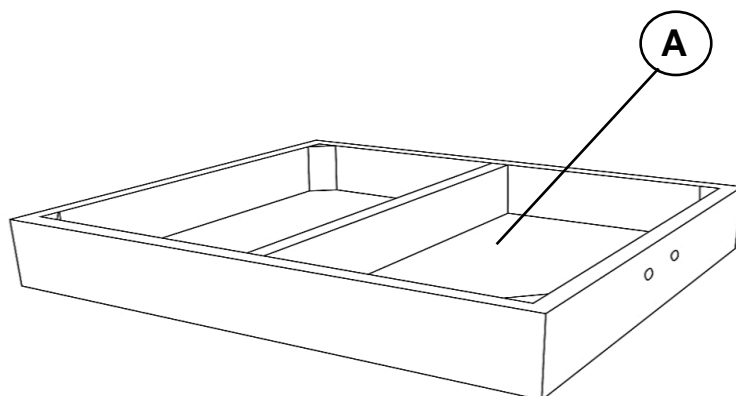

## PARTS IDENTIFICATION

A TOP

1PC

B LEG FRAME

2PCS

**ALLEN WRENCH**  
(5mm - BLK)

1PC

ITEM: **724318**

**ASSEMBLY INSTRUCTIONS**  
**STEP 1**

**STEP 2**

**STEP 3**  
**COMPLETE**

ITEM:724318

**COASTER**  
FINE FURNITURE