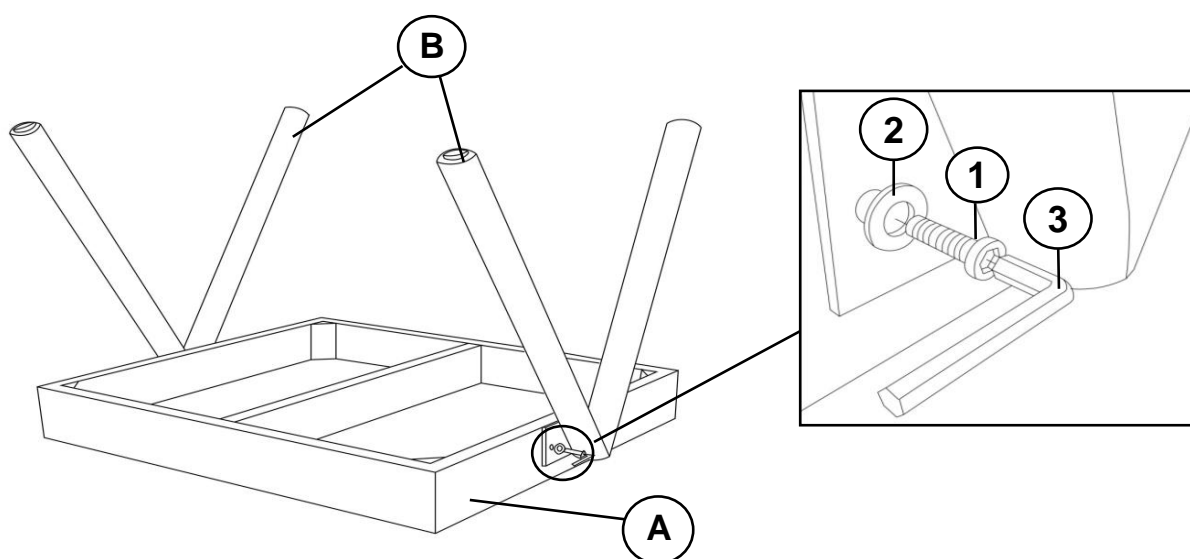

## PARTS IDENTIFICATION

A TOP

1PC

B LEG FRAME

2PCS

**ALLEN WRENCH**  
(5mm - BLK)

1PC

ITEM: **724318**

**ASSEMBLY INSTRUCTIONS**  
**STEP 1**

**STEP 2**

**STEP 3**  
**COMPLETE**

ITEM:724318

**COASTER**  
FINE FURNITURE