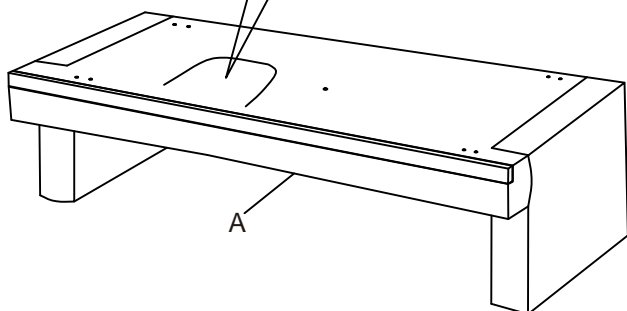

ITEM:511121

ASSEMBLY INSTRUCTION

ASSEMBLY TIPS:

1. Remove hardware from box and sort by size.
2. Please check to see that all hardware and parts are present prior to start of assembly.
3. Please follow attached instructions in the same sequence as numbered to assure fast & easy assembly.

WARNING!

1. Don't attempt to repair or modify parts that are broken or defective. Please contact the store immediately.
2. This product is for home use only and not intended for commercial establishments.

ASSEMBLY TIME

15 MINUTES

PARTS IDENTIFICATION

A	BODY		1 PC
B	BACK		1 PC
C	LEG		4 PCS
D	SUPPORT LEG		1 PC
E	PILLOW		2 PCS

HARDWARE PACKAGE

1	BOLT		M8*65mm	4 PCS
2	WASHER		9*19mm	4 PCS
3	ALLEN WRENCH		M5	1 PC
4	PLASTIC WASHER			1 PC

ASSEMBLY INSTRUCTION

STEP1: