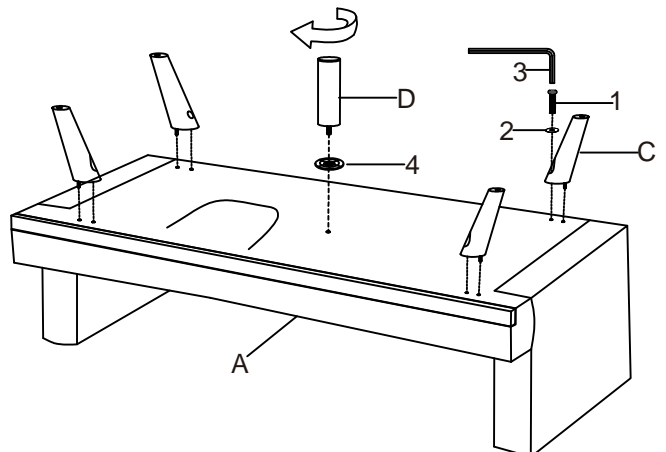

ITEM:511121

ASSEMBLY INSTRUCTION

ASSEMBLY TIPS:

1. Remove hardware from box and sort by size.
2. Please check to see that all hardware and parts are present prior to start of assembly.
3. Please follow attached instructions in the same sequence as numbered to assure fast & easy assembly.

WARNING!

1. Don't attempt to repair or modify parts that are broken or defective. Please contact the store immediately.
2. This product is for home use only and not intended for commercial establishments.

ASSEMBLY TIME

15 MINUTES

PARTS IDENTIFICATION

A	BODY		1 PC
B	BACK		1 PC
C	LEG		4 PCS
D	SUPPORT LEG		1 PC
E	PILLOW		2 PCS

HARDWARE PACKAGE

1	BOLT		M8*65mm	4 PCS
2	WASHER		9*19mm	4 PCS
3	ALLEN WRENCH		M5	1 PC
4	PLASTIC WASHER			1 PC

ASSEMBLY INSTRUCTION

STEP1:

STEP2: