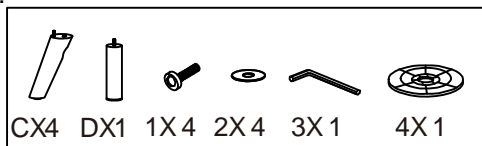

ITEM:511121

ASSEMBLY INSTRUCTION

ASSEMBLY TIPS:

1. Remove hardware from box and sort by size.
2. Please check to see that all hardware and parts are present prior to start of assembly.
3. Please follow attached instructions in the same sequence as numbered to assure fast & easy assembly.

WARNING!

1. Don't attempt to repair or modify parts that are broken or defective. Please contact the store immediately.
2. This product is for home use only and not intended for commercial establishments.

ASSEMBLY TIME

15 MINUTES

PARTS IDENTIFICATION

A	BODY		1 PC
B	BACK		1 PC
C	LEG		4 PCS
D	SUPPORT LEG		1 PC
E	PILLOW		2 PCS

HARDWARE PACKAGE

1	BOLT		M8*65mm	4 PCS
2	WASHER		9*19mm	4 PCS
3	ALLEN WRENCH		M5	1 PC
4	PLASTIC WASHER			1 PC

ASSEMBLY INSTRUCTION

STEP1: