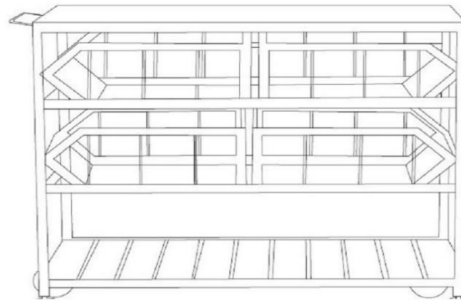

ASSEMBLY INSTRUCTIONS
COASTER FINE FURNITURE

Fine Furniture for every stage of life

953504
Storage Cart

ITEM: **953504**

ASSEMBLY INSTRUCTIONS

ASSEMBLY TIPS:

1. Remove hardware from box and sort by size.
2. Please check to see that all hardware and parts are present prior to start of assembly.
3. Please follow attached instructions in the same sequence as numbered to assure fast & easy assembly.

ASSEMBLY TIME

15 MINUTES

PARTS IDENTIFICATION

A STORAGE CART

1PC

B CASTER WITHOUT LOCK

2PCS

C CASTER WITH LOCK