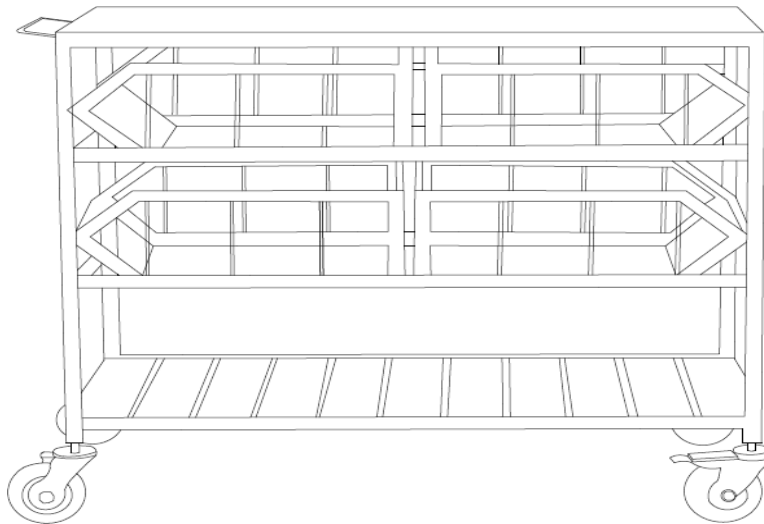

2PCS

ITEM: **953504**
ASSEMBLY INSTRUCTIONS

STEP 1

STEP 2

ITEM: **953504**

COASTER
FINE FURNITURE

Note : Dimension tolerance \pm 5%