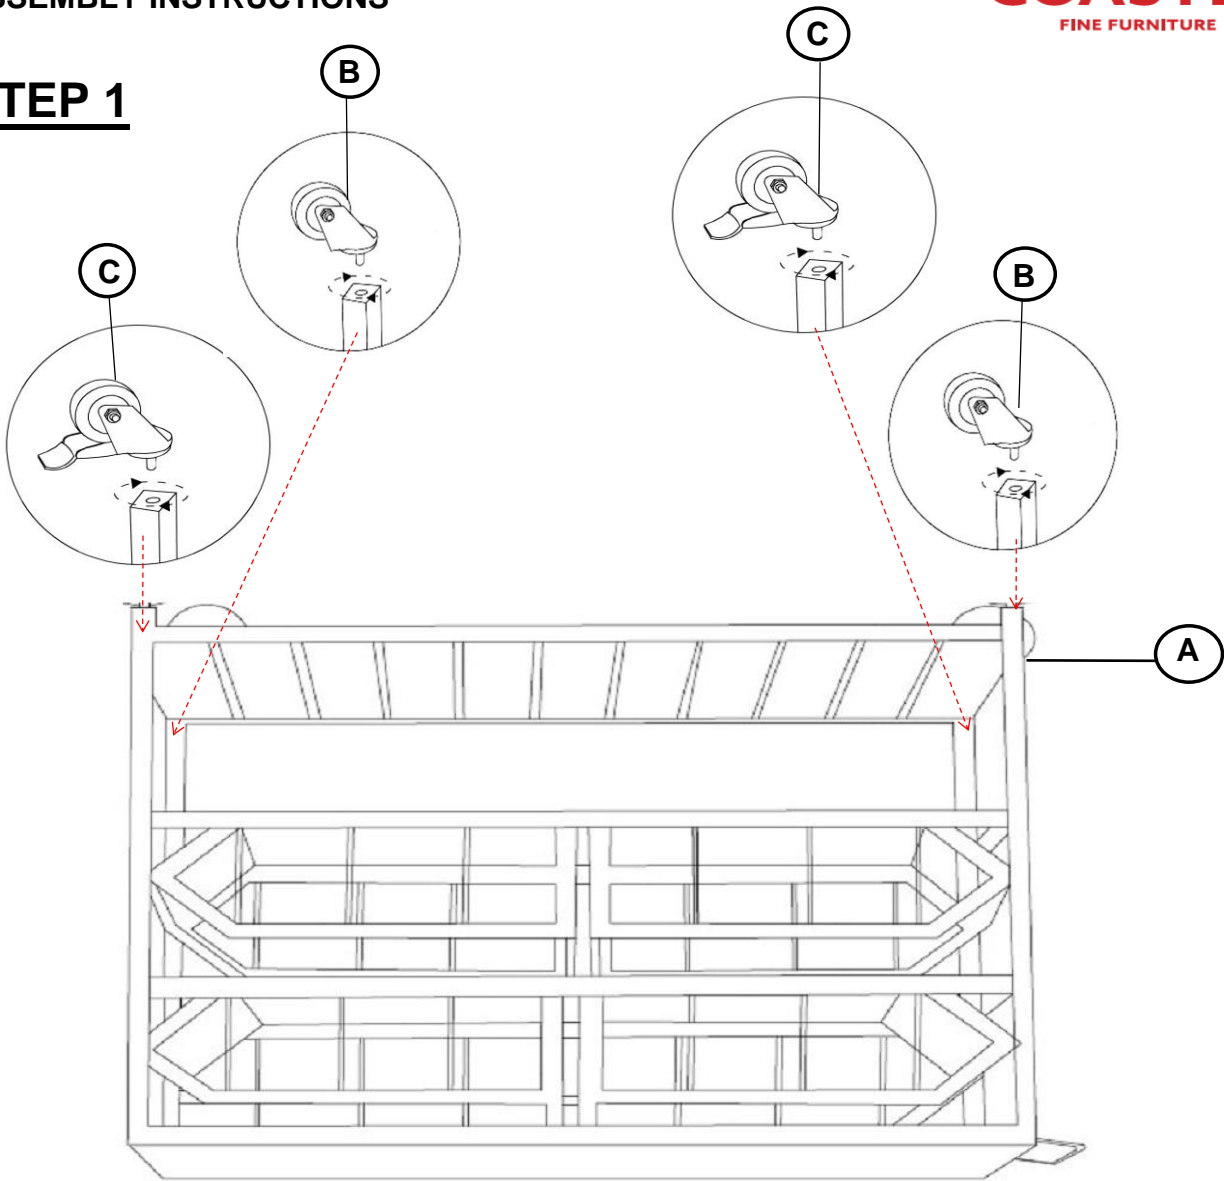

ASSEMBLY INSTRUCTIONS
COASTER FINE FURNITURE

Fine Furniture for every stage of life

953504
Storage Cart

ITEM: **953504**

ASSEMBLY INSTRUCTIONS

ASSEMBLY TIPS:

1. Remove hardware from box and sort by size.
2. Please check to see that all hardware and parts are present prior to start of assembly.
3. Please follow attached instructions in the same sequence as numbered to assure fast & easy assembly.

ASSEMBLY TIME

15 MINUTES

PARTS IDENTIFICATION

A STORAGE CART

1PC

B CASTER WITHOUT LOCK

2PCS

C CASTER WITH LOCK

2PCS

ITEM: **953504**
ASSEMBLY INSTRUCTIONS

STEP 1

STEP 2

ITEM: **953504**

COASTER
FINE FURNITURE

Note : Dimension tolerance \pm 5%