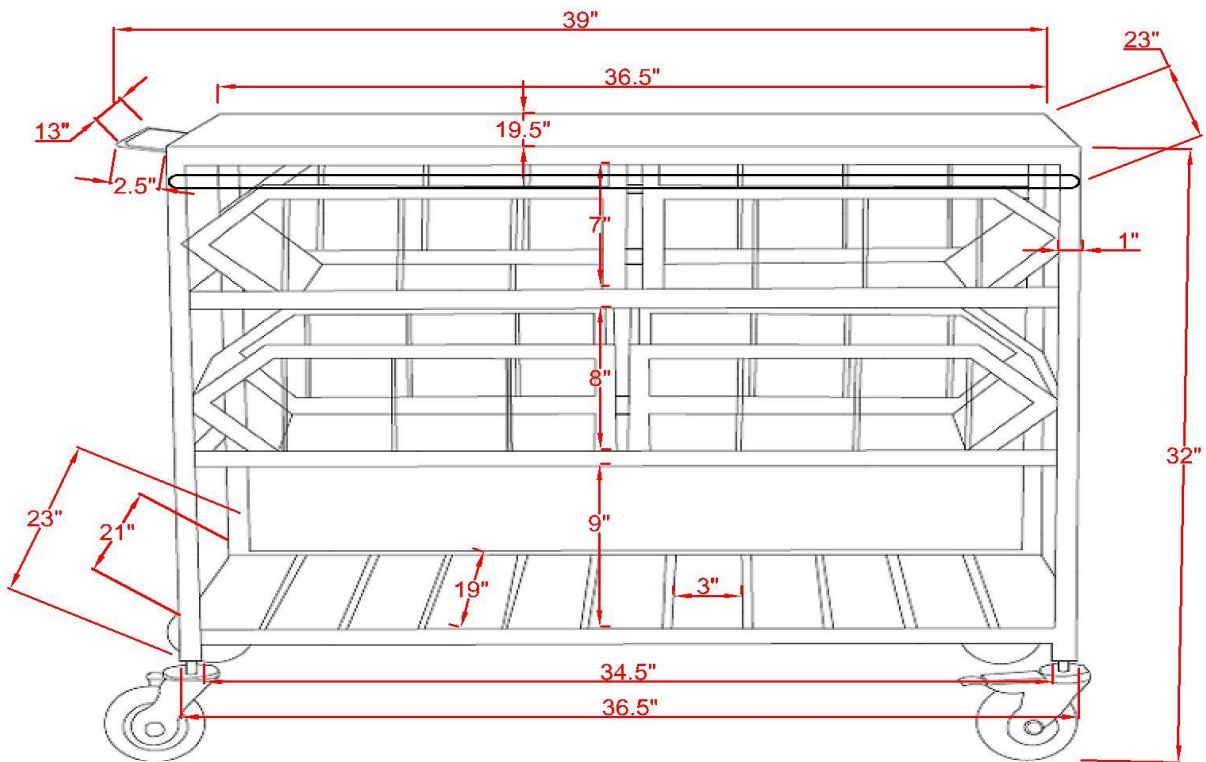

2PCS

ITEM: **953504**
ASSEMBLY INSTRUCTIONS

STEP 1

STEP 2

ITEM: **953504**

COASTER
FINE FURNITURE

Note : Dimension tolerance \pm 5%