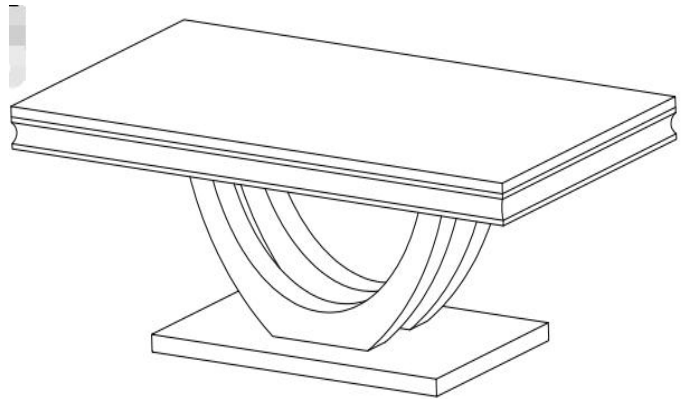

ITEM:708538 (B1-B3)

ASSEMBLY INSTRUCTIONS

STEP 1

STEP 2

STEP 3

STEP 4