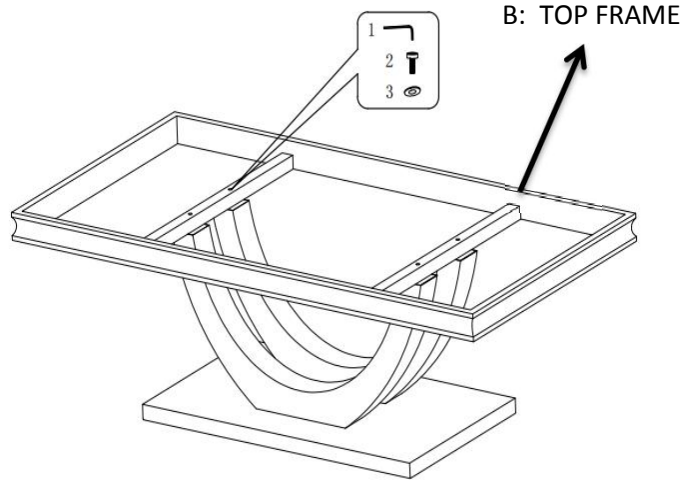

HARDWARE IDENTIFICATION

Z-B3 (BOX 3) - HARDWARE PACK IS LOCATED IN 708538 (B3)

1 ALLEN WRENCH		1PCS
2 SHORT BOLT (M8*50mm)		12PCS
3 FLAT WASHER D20*2		12PCS
4 FRAME REST		8PCS

Hardware pack is located in 708538 B3

NOTE:

Phillips head screw driver is required in the assembly process; however, manufacturer does not provide this item.

ITEM:708538 (B1-B3)

ASSEMBLY INSTRUCTIONS

STEP 1

STEP 2

STEP 3

STEP 4