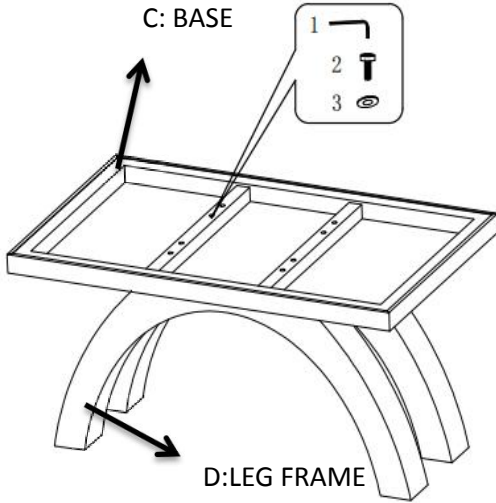

ITEM:708538 (B1-B3)

ASSEMBLY INSTRUCTIONS

STEP 1