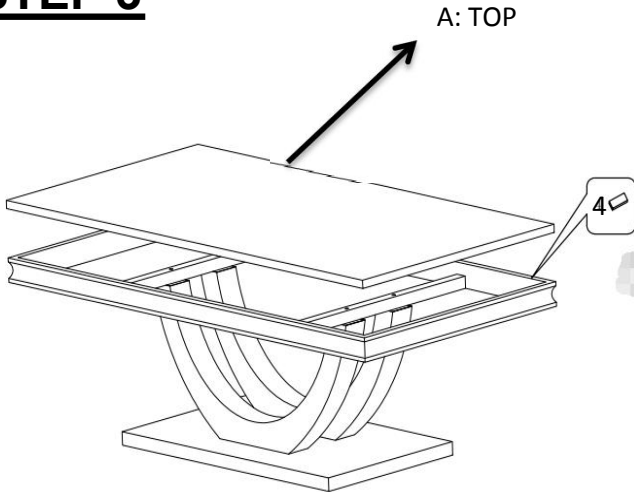

STEP 3

STEP 4