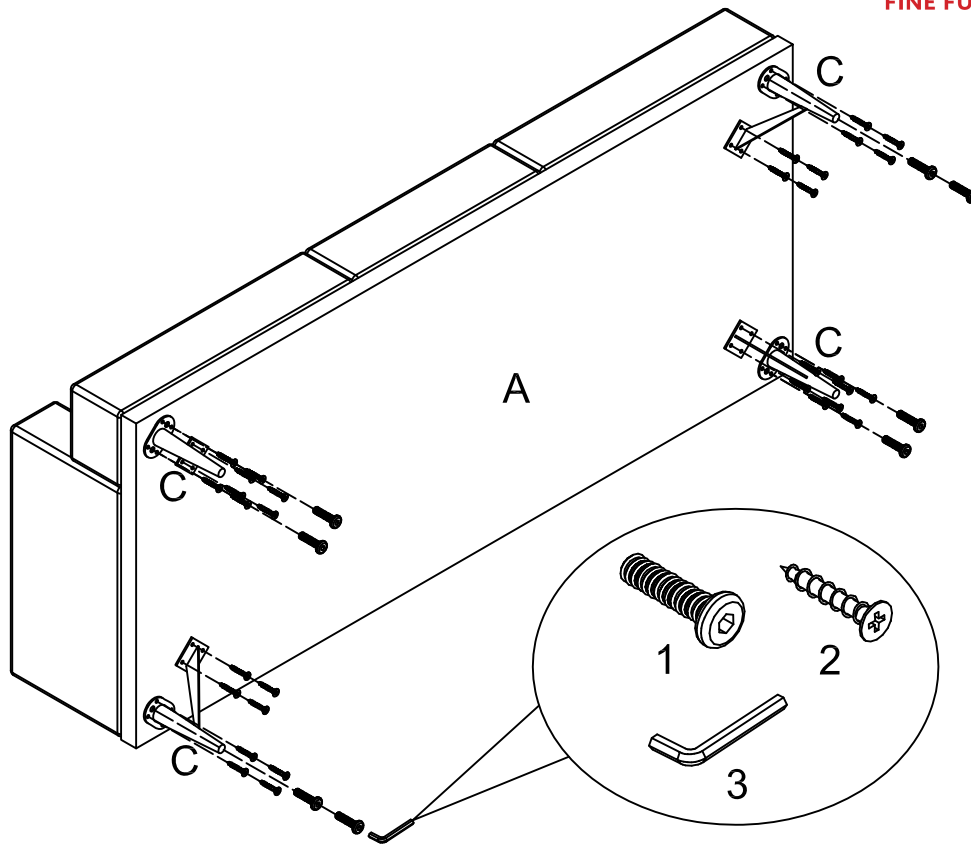

ITEM: **509181**

ASSEMBLY INSTRUCTIONS

STEP 1

STEP 2