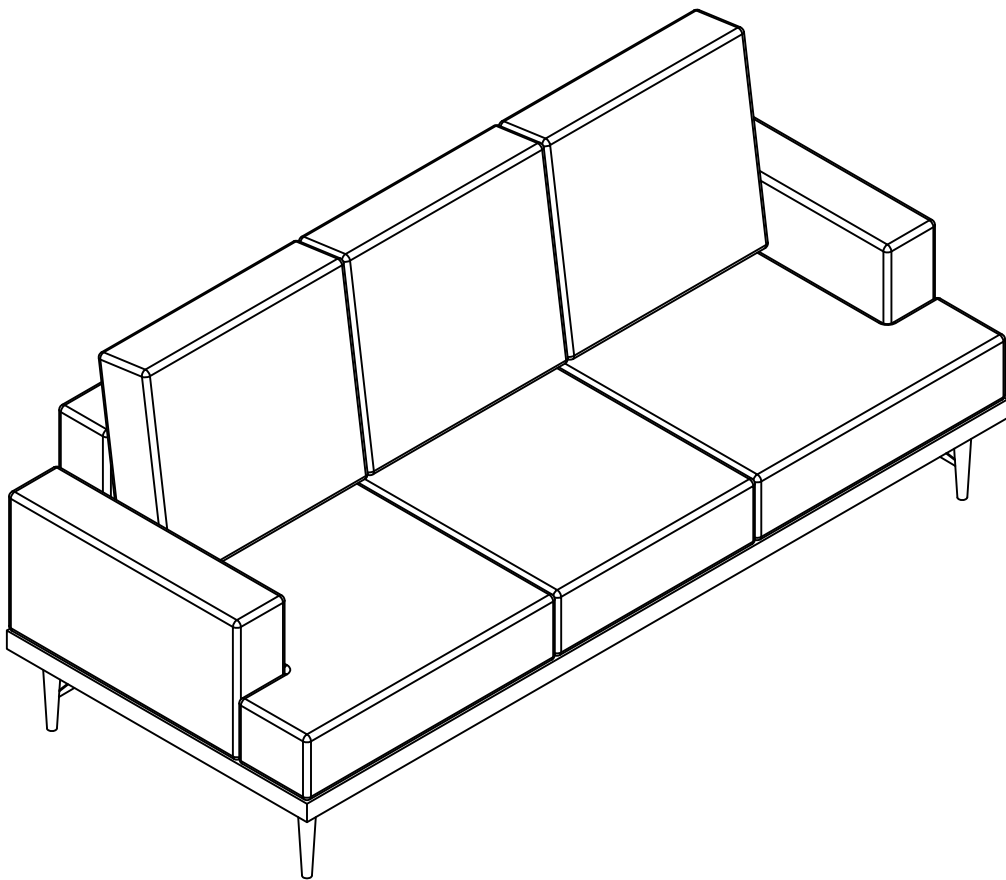

ASSEMBLY INSTRUCTIONS
COASTER FINE FURNITURE

Fine Furniture for every stage of life

509181
Sofa

ITEM:509181

ASSEMBLY INSTRUCTIONS

ASSEMBLY TIPS:

- 1.Remove hardware from box and sort by size.
- 2.Please check to see that all hardware and parts are present prior to start of assembly.
- 3.Please follow attached instructions in the same sequence as numbered to assure fast & easy assembly.

ASSEMBLY TIME

25 MINUTES

PARTS IDENTIFICATION

A
SOFA

1 PC

B

BACK CUSHION

3 PCS