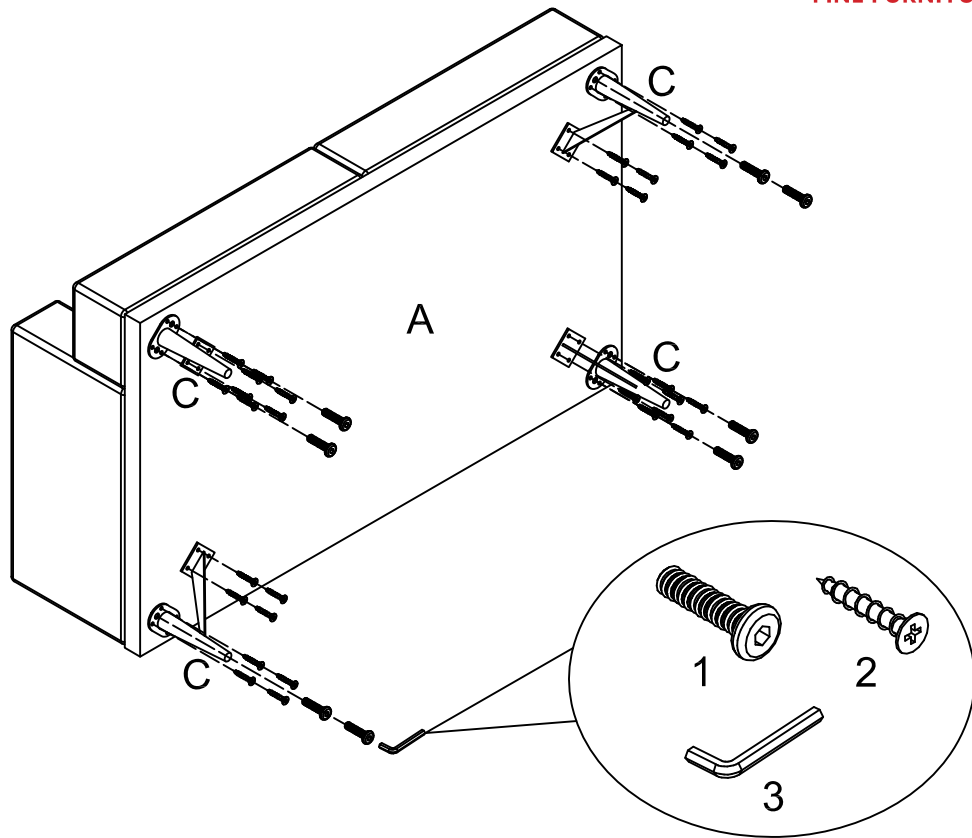

### PARTS IDENTIFICATION

A  
LOVESEAT

1 PC

B  
BACK CUSHION

2 PCS

C  
LEG

4 PCS

ITEM: **509182**

HARDWARE IDENTIFICATION

1	ALLEN SCREW		8pcs
2	SCREW		16pcs
3	ALLEN WRENCH		1pc

ITEM: **509182**

**ASSEMBLY INSTRUCTIONS**

**STEP 1**

**STEP 2**