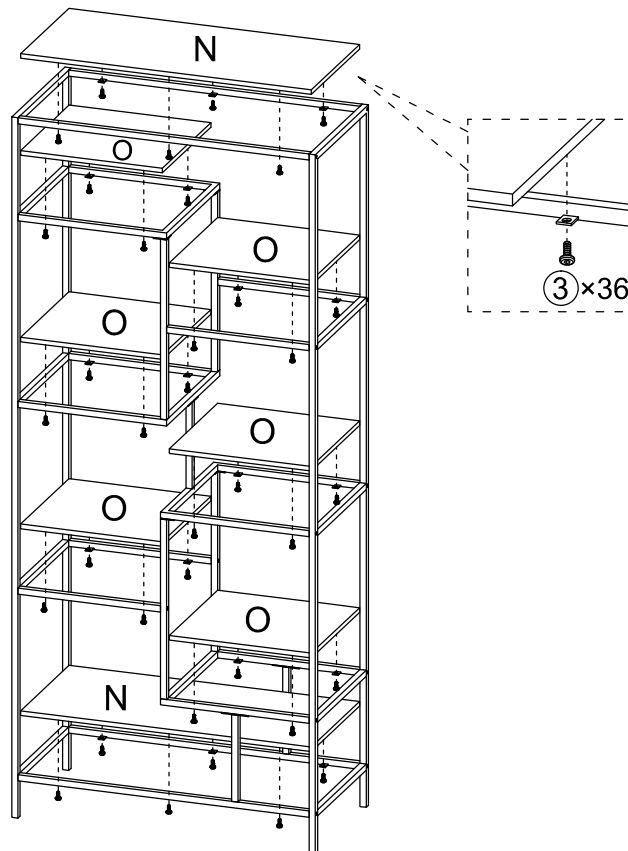

### PARTS IDENTIFICATION:

No	DESCRIPTION & FIGURE	QTY
A	Right Side Frame 	1pc
B	Left Side Frame 	1pc
C	Top Horizontal Pipe 	2pcs
D	Front Horizontal Pipe 	1pc
E	Back Bottom Horizontal Pipe 	1pc
F	Left Top Frame 	1pc
G	Left Middle Frame 	1pc
H	Right Top Frame 	1pc

No	DESCRIPTION & FIGURE	QTY
I	Right Middle Frame 	1pc
J	Horizontal Pipe 	4pcs
K	Short Vertical Pipe 	3pcs
L	Long Vertical Pipe (Inside The Plate) 	2pcs
M	Long Vertical Pipe (Outside The Plate) 	2pcs
N	Large board 	2pcs
O	Small board 	6pcs

### HARDWARE PACKAGE:

No	DESCRIPTION	FIGURE	QTY
1	Large Bolt	 M6x35mm	31pcs
2	Medium Bolt	 M6x12mm	14pcs
3	Small Bolt	 M6x9mm	36pcs
4	ALLEN KEY (4MM)		1pc

**STEP 1**

**STEP 2**

ITEM: **801134**

**STEP 3**

**STEP 4**

ITEM: **801134**

**STEP 6**

**COMPLETE**

ITEM: **801134**

Note: Dimension tolerance  $\pm 5\%$