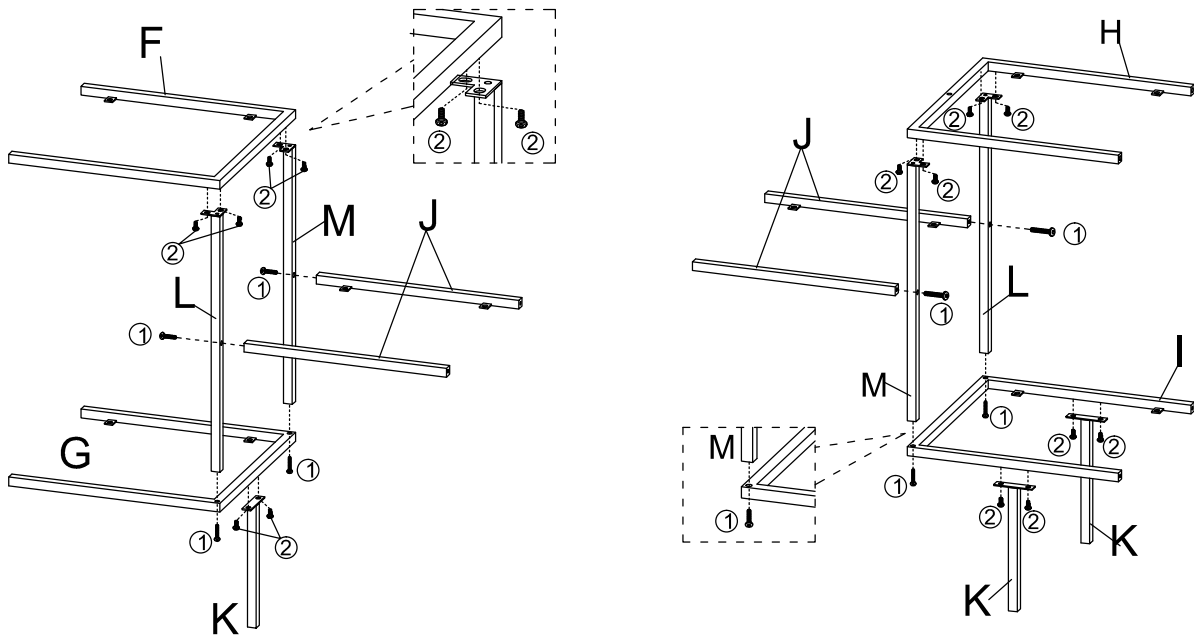

### PARTS IDENTIFICATION:

No	DESCRIPTION & FIGURE	QTY
A	Right Side Frame 	1pc
B	Left Side Frame 	1pc
C	Top Horizontal Pipe 	2pcs
D	Front Horizontal Pipe 	1pc
E	Back Bottom Horizontal Pipe 	1pc
F	Left Top Frame 	1pc
G	Left Middle Frame 	1pc
H	Right Top Frame 	1pc

No	DESCRIPTION & FIGURE	QTY
I	Right Middle Frame 	1pc
J	Horizontal Pipe 	4pcs
K	Short Vertical Pipe 	3pcs
L	Long Vertical Pipe (Inside The Plate) 	2pcs
M	Long Vertical Pipe (Outside The Plate) 	2pcs
N	Large board 	2pcs
O	Small board 	6pcs

### HARDWARE PACKAGE:

No	DESCRIPTION	FIGURE	QTY
1	Large Bolt	 M6x35mm	31pcs
2	Medium Bolt	 M6x12mm	14pcs
3	Small Bolt	 M6x9mm	36pcs
4	ALLEN KEY (4MM)		1pc

**STEP 1**

**STEP 2**

ITEM: **801134**

**STEP 3**

**STEP 4**