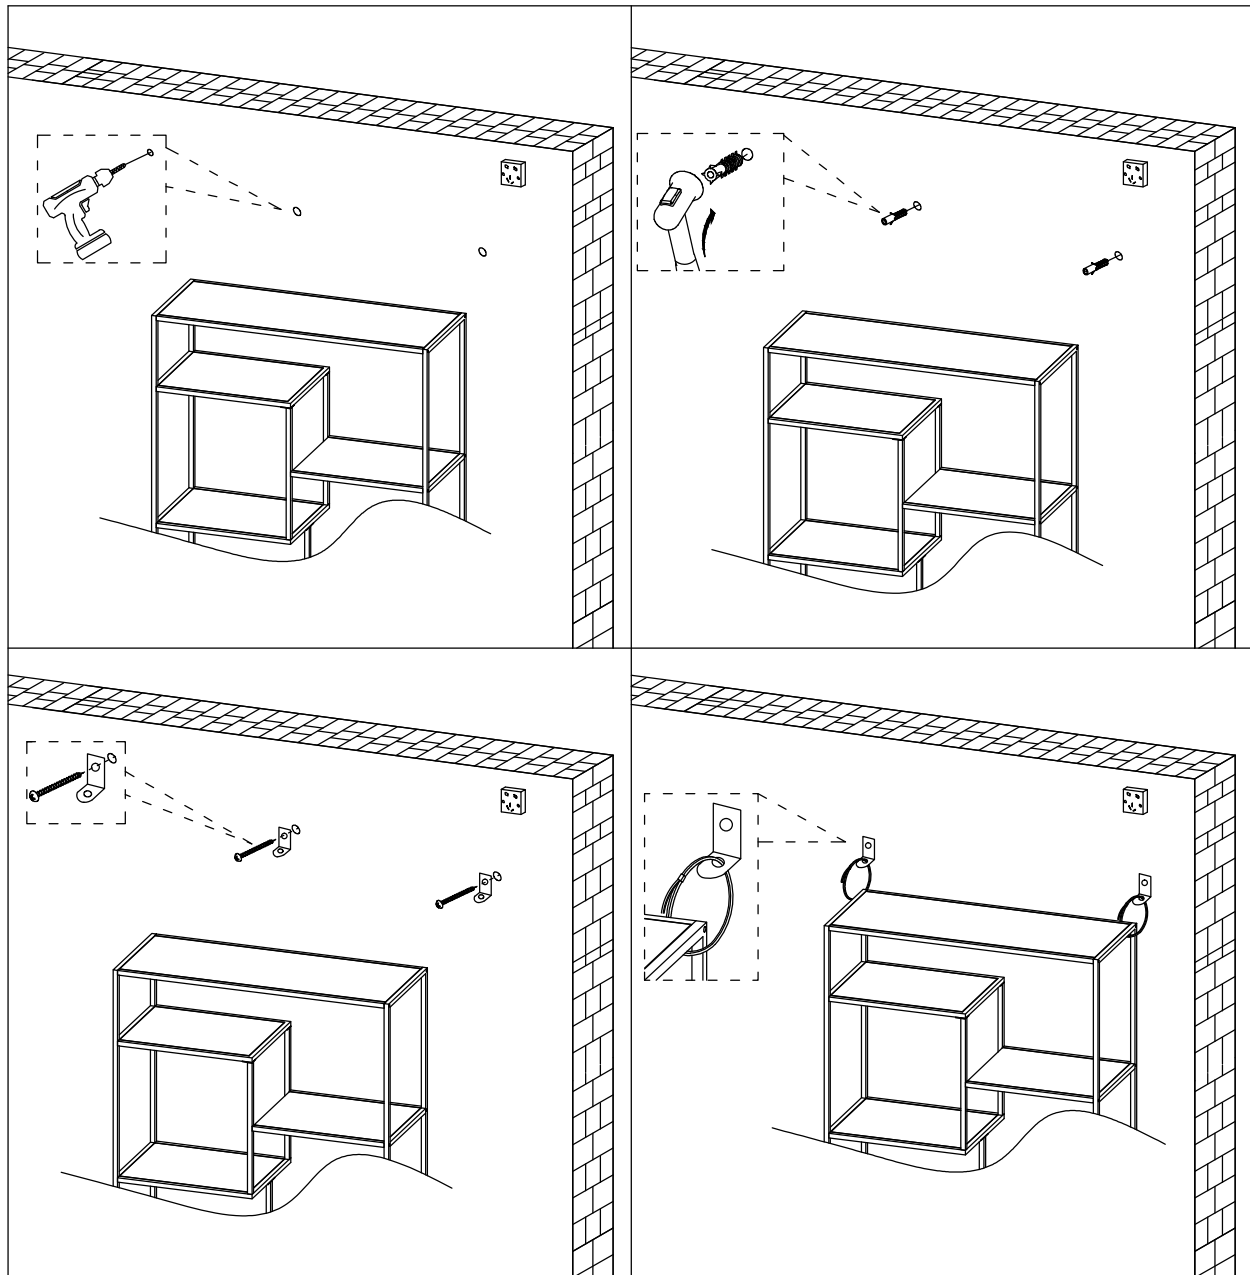

STEP 5

FURNITURE TIPPING RESTRAINT

WARNING

Injury may result from tipping furniture
This restraint is not a substitute for proper adult supervision.
This restraint may provide protection against tipping furniture.
Do not allow children to climb on furniture.
Failure to detach this restraint before moving furniture may
result in injury and damage.