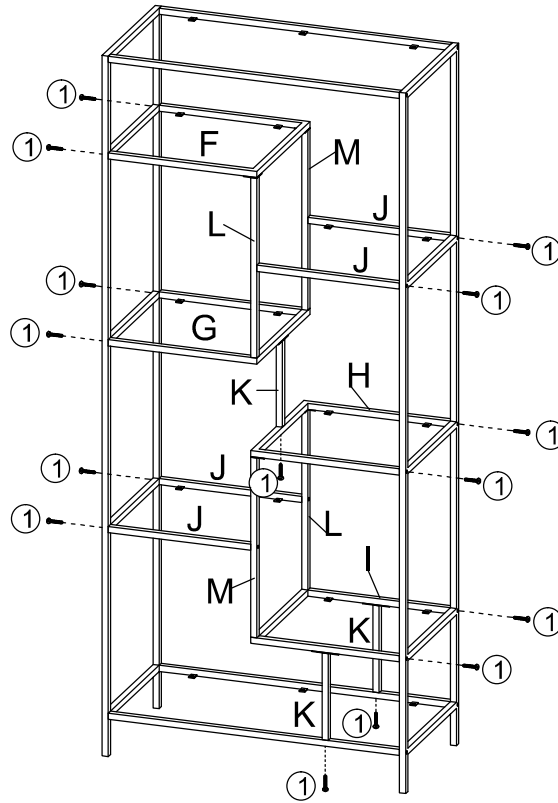

### PARTS IDENTIFICATION:

No	DESCRIPTION & FIGURE	QTY
A	Right Side Frame 	1pc
B	Left Side Frame 	1pc
C	Top Horizontal Pipe 	2pcs
D	Front Horizontal Pipe 	1pc
E	Back Bottom Horizontal Pipe 	1pc
F	Left Top Frame 	1pc
G	Left Middle Frame 	1pc
H	Right Top Frame 	1pc

No	DESCRIPTION & FIGURE	QTY
I	Right Middle Frame 	1pc
J	Horizontal Pipe 	4pcs
K	Short Vertical Pipe 	3pcs
L	Long Vertical Pipe (Inside The Plate) 	2pcs
M	Long Vertical Pipe (Outside The Plate) 	2pcs
N	Large board 	2pcs
O	Small board 	6pcs

### HARDWARE PACKAGE:

No	DESCRIPTION	FIGURE	QTY
1	Large Bolt	 M6x35mm	31pcs
2	Medium Bolt	 M6x12mm	14pcs
3	Small Bolt	 M6x9mm	36pcs
4	ALLEN KEY (4MM)		1pc

**STEP 1**

**STEP 2**

ITEM: **801134**

**STEP 3**

**STEP 4**

ITEM: **801134**

**STEP 6**

**COMPLETE**

ITEM: **801134**

Note: Dimension tolerance  $\pm 5\%$