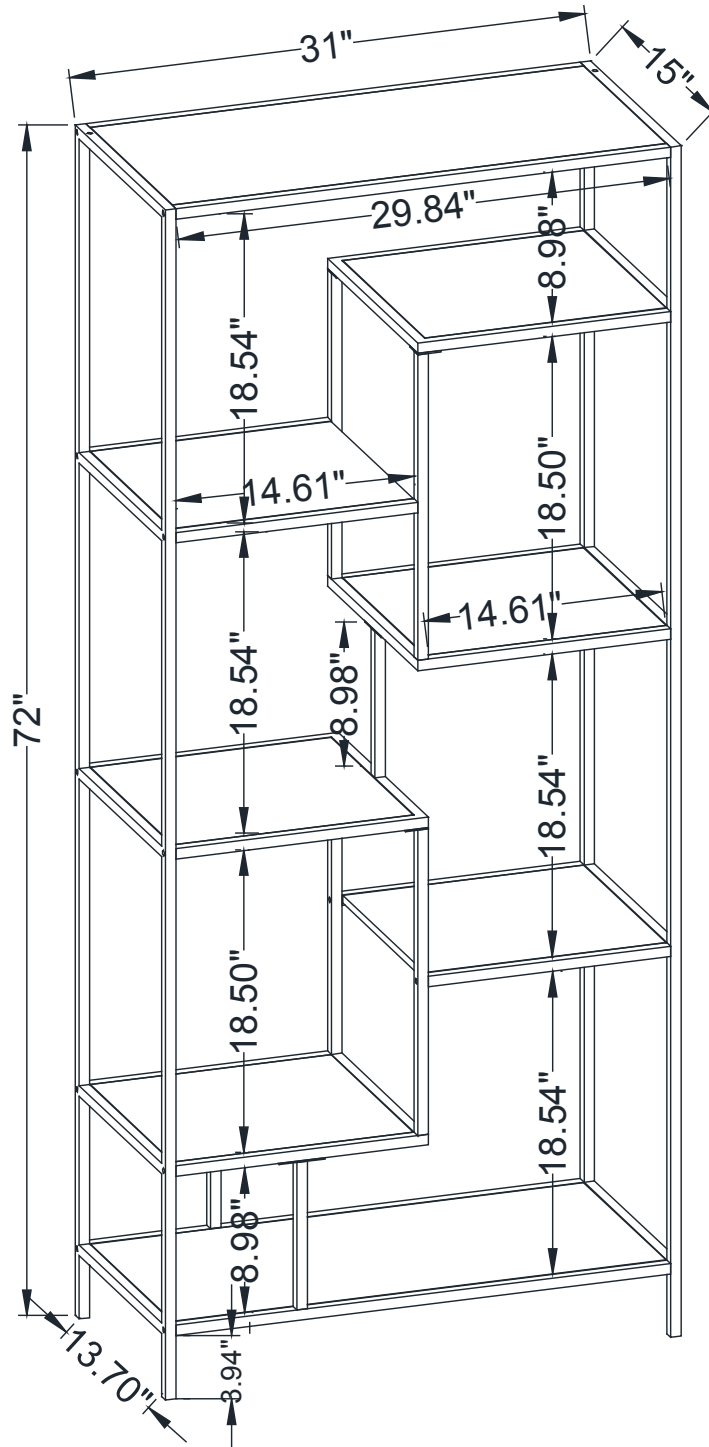

### PARTS IDENTIFICATION:

No	DESCRIPTION & FIGURE	QTY
A	Right Side Frame 	1pc
B	Left Side Frame 	1pc
C	Top Horizontal Pipe 	2pcs
D	Front Horizontal Pipe 	1pc
E	Back Bottom Horizontal Pipe 	1pc
F	Left Top Frame 	1pc
G	Left Middle Frame 	1pc
H	Right Top Frame 	1pc

No	DESCRIPTION & FIGURE	QTY
I	Right Middle Frame 	1pc
J	Horizontal Pipe 	4pcs
K	Short Vertical Pipe 	3pcs
L	Long Vertical Pipe (Inside The Plate) 	2pcs
M	Long Vertical Pipe (Outside The Plate) 	2pcs
N	Large board 	2pcs
O	Small board 	6pcs

### HARDWARE PACKAGE:

No	DESCRIPTION	FIGURE	QTY
1	Large Bolt	 M6x35mm	31pcs
2	Medium Bolt	 M6x12mm	14pcs
3	Small Bolt	 M6x9mm	36pcs
4	ALLEN KEY (4MM)		1pc

**STEP 1**

**STEP 2**

ITEM: **801134**

**STEP 3**

**STEP 4**

ITEM: **801134**

**STEP 6**

**COMPLETE**

ITEM: **801134**

Note: Dimension tolerance  $\pm 5\%$