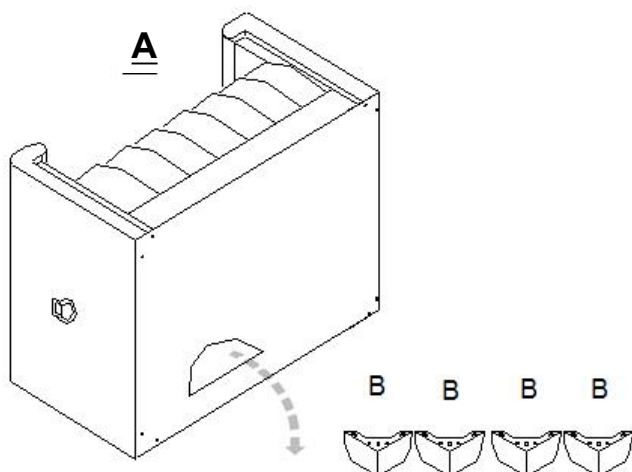

ASSEMBLY TIME

5 MINUTES

PARTS IDENTIFICATION

HARDWARE IDENTIFICATION

ITEM : 505392
ASSEMBLY INSTRUCTIONS
STEP 1

STEP 2

STEP 3

ITEM : 505392

NOTE:Dimension tolerance $\pm 5\%$