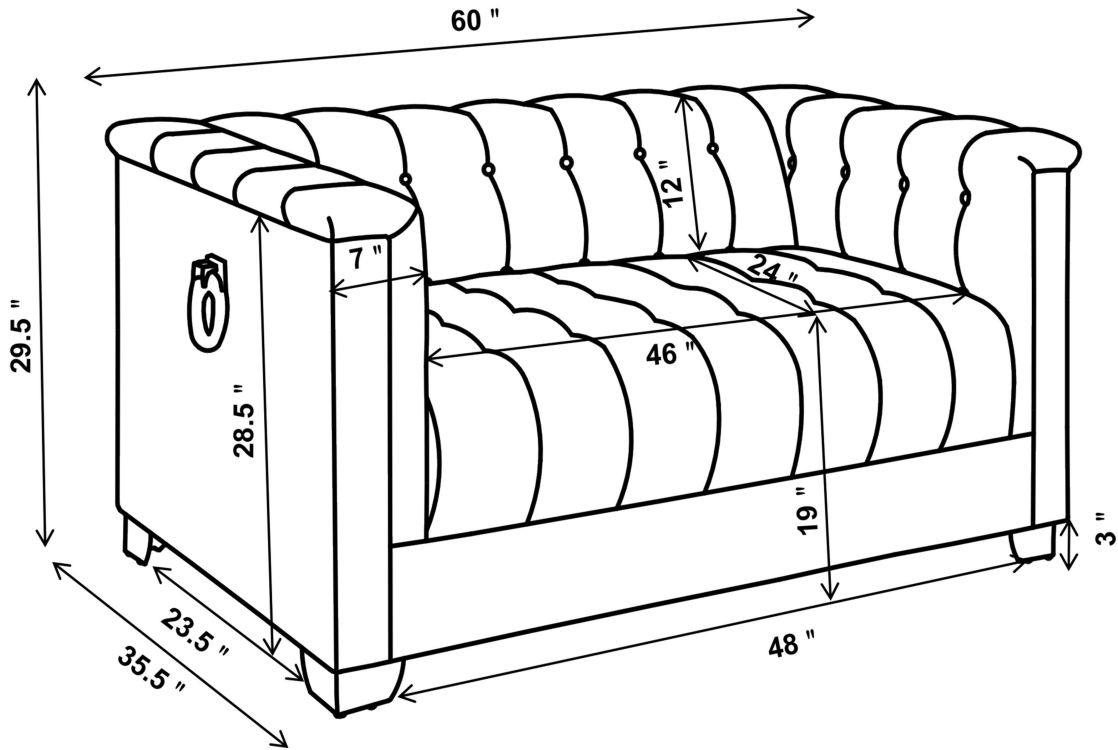

ASSEMBLY TIME

5 MINUTES

PARTS IDENTIFICATION

HARDWARE IDENTIFICATION

ITEM : 505392
ASSEMBLY INSTRUCTIONS
STEP 1

STEP 2

STEP 3

ITEM : 505392

NOTE:Dimension tolerance $\pm 5\%$