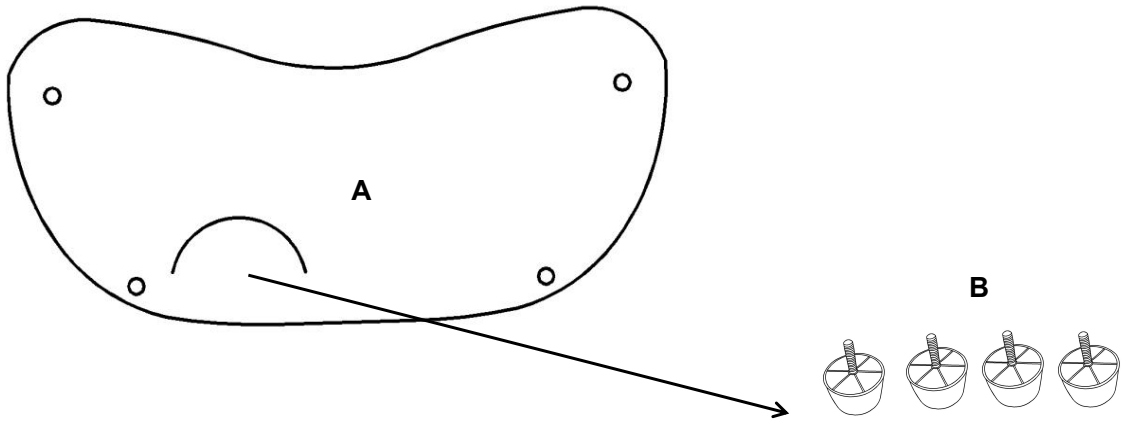

ASSEMBLY TIME

10 MINUTES

PARTS IDENTIFICATION

A

LOVESEAT

1PC

B

LEG

4PCS

C

PATTERNED PILLOW

2PCS

ITEM : 509172
ASSEMBLY INSTRUCTIONS
STEP 1

STEP 2

STEP 3

ITEM : 509172