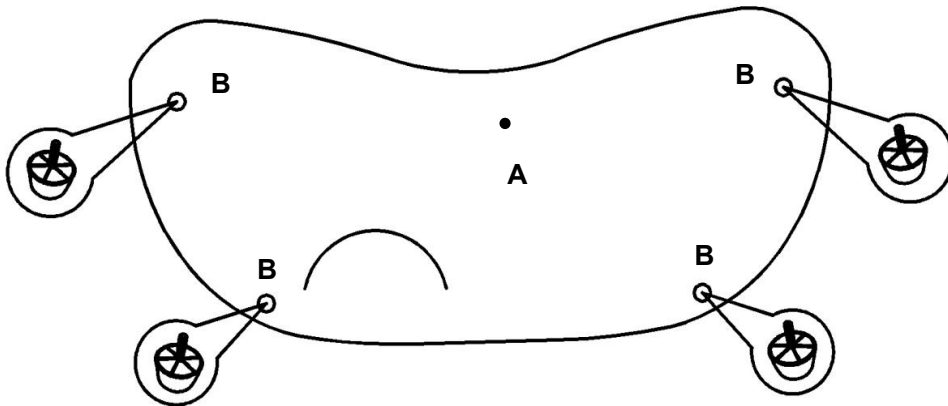

ASSEMBLY TIME

10 MINUTES

PARTS IDENTIFICATION

A

LOVESEAT

1PC

B

LEG

4PCS

C

PATTERNED PILLOW

2PCS

ITEM : 509172
ASSEMBLY INSTRUCTIONS
STEP 1

STEP 2

STEP 3

ITEM : 509172

NOTE: Dimension tolerance $\pm 5\%$