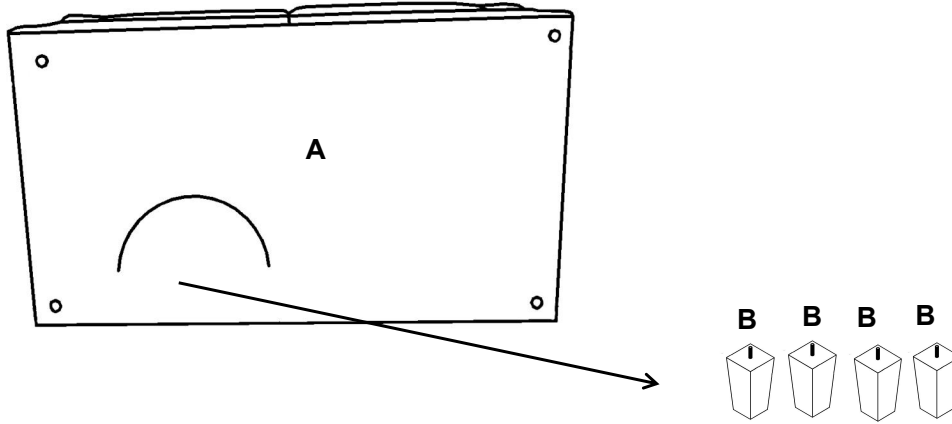

ASSEMBLY TIME

10 MINUTES

PARTS IDENTIFICATION

A

LOVESEAT

1PC

B

LEG

4PCS

ITEM : 509192
ASSEMBLY INSTRUCTIONS
STEP 1

STEP 2

STEP 3

ITEM : 509192

NOTE: Dimension tolerance $\pm 5\%$