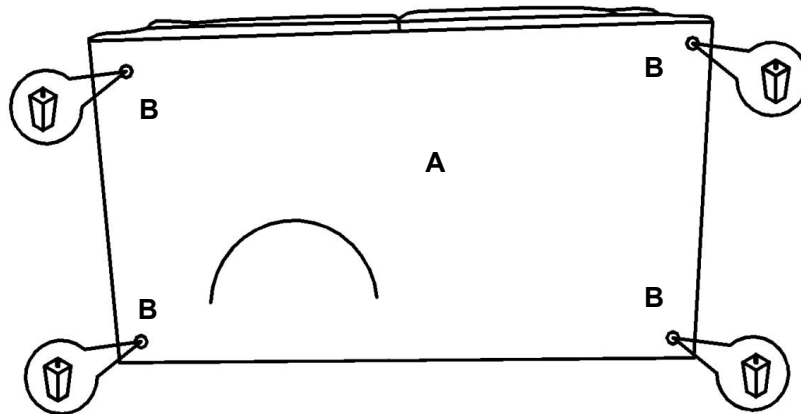

ASSEMBLY TIME

10 MINUTES

PARTS IDENTIFICATION

A

LOVESEAT

1PC

B

LEG

4PCS

ITEM : 509192
ASSEMBLY INSTRUCTIONS
STEP 1

STEP 2

STEP 3

ITEM : 509192

NOTE: Dimension tolerance $\pm 5\%$