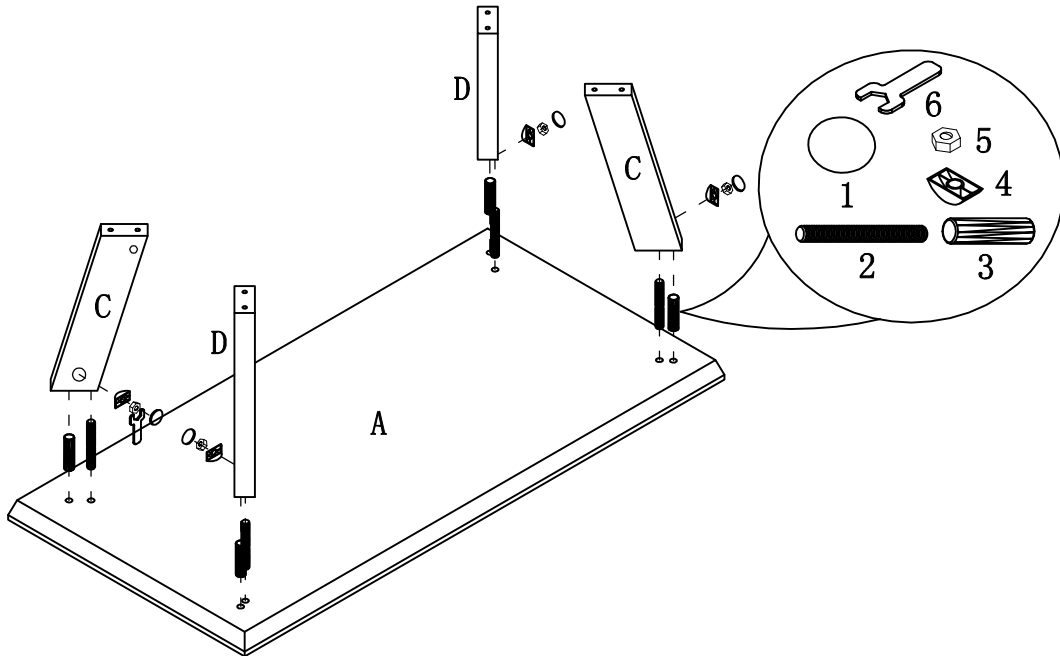

ASSEMBLY TIME

30 MINUTES

PARTS IDENTIFICATION

ITEM: **753434**

HARDWARE IDENTIFICATION

1	STICKER	Ø45mm		12PCS
2	FULL THREADED ROD	M8x70mm		12PCS
3	DOWEL	Ø8X25mm		24PCS
4	JAM WASHER	Ø8mm		12PCS
5	NUT	M8mm		12PCS
6	OPEN WRENCH	M14mm		1PC
7	METAL ALLEN BOLT	M6X65mm		12PCS
8	METAL BARREL NUT	Ø10x15mm		12PCS
9	WASHER	Ø16X2mm		12PCS
10	ALLEN WRENCH	M4mm		1PC
11	STICKER	Ø13mm		12PCS
12	GLUE			1PC

ITEM: **753434**

ASSEMBLY INSTRUCTIONS

STEP 1

STEP 2

ITEM: **753434**

ASSEMBLY INSTRUCTIONS

STEP 3

STEP 4

ITEM: **753434**

ASSEMBLY INSTRUCTIONS

STEP 5

STEP 6

ITEM: **753434**

DIMENSION