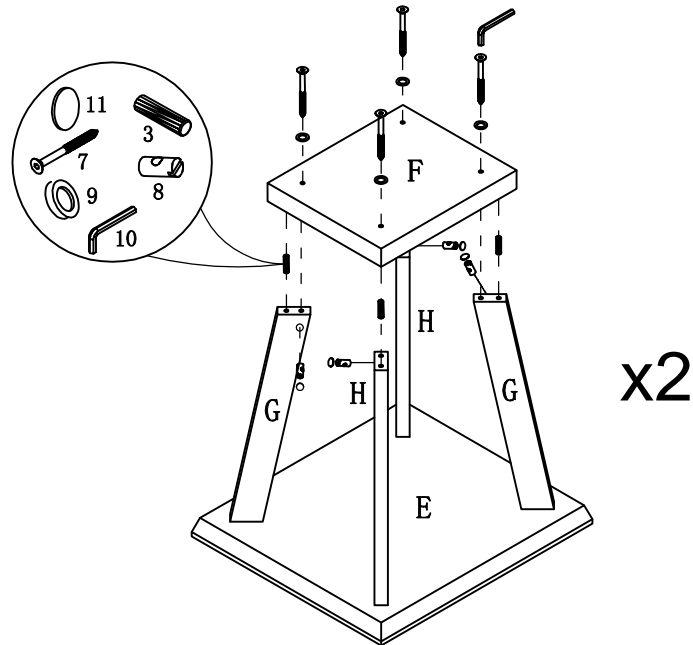

ASSEMBLY TIME

30 MINUTES

PARTS IDENTIFICATION

ITEM: **753434**

HARDWARE IDENTIFICATION

1	STICKER	Ø45mm		12PCS
2	FULL THREADED ROD	M8x70mm		12PCS
3	DOWEL	Ø8X25mm		24PCS
4	JAM WASHER	Ø8mm		12PCS
5	NUT	M8mm		12PCS
6	OPEN WRENCH	M14mm		1PC
7	METAL ALLEN BOLT	M6X65mm		12PCS
8	METAL BARREL NUT	Ø10x15mm		12PCS
9	WASHER	Ø16X2mm		12PCS
10	ALLEN WRENCH	M4mm		1PC
11	STICKER	Ø13mm		12PCS
12	GLUE			1PC

ITEM: **753434**

ASSEMBLY INSTRUCTIONS

STEP 1

STEP 2

ITEM: **753434**

ASSEMBLY INSTRUCTIONS

STEP 3

STEP 4

ITEM: **753434**

ASSEMBLY INSTRUCTIONS

STEP 5

STEP 6

ITEM: **753434**

DIMENSION