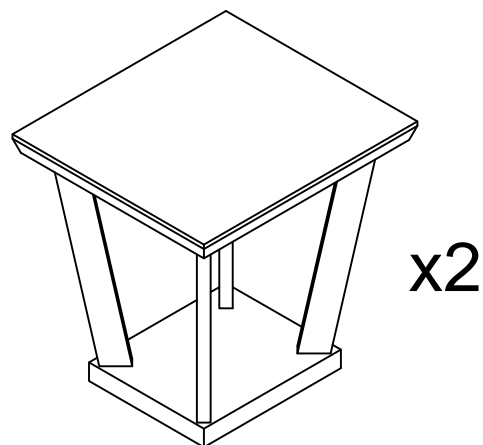

ASSEMBLY TIME

30 MINUTES

PARTS IDENTIFICATION

ITEM: **753434**

HARDWARE IDENTIFICATION

1	STICKER	Ø45mm		12PCS
2	FULL THREADED ROD	M8x70mm		12PCS
3	DOWEL	Ø8X25mm		24PCS
4	JAM WASHER	Ø8mm		12PCS
5	NUT	M8mm		12PCS
6	OPEN WRENCH	M14mm		1PC
7	METAL ALLEN BOLT	M6X65mm		12PCS
8	METAL BARREL NUT	Ø10x15mm		12PCS
9	WASHER	Ø16X2mm		12PCS
10	ALLEN WRENCH	M4mm		1PC
11	STICKER	Ø13mm		12PCS
12	GLUE			1PC

ITEM: **753434**

ASSEMBLY INSTRUCTIONS

STEP 1

STEP 2

ITEM: **753434**

ASSEMBLY INSTRUCTIONS

STEP 3

STEP 4

ITEM: **753434**

ASSEMBLY INSTRUCTIONS

STEP 5

STEP 6

ITEM: **753434**

DIMENSION