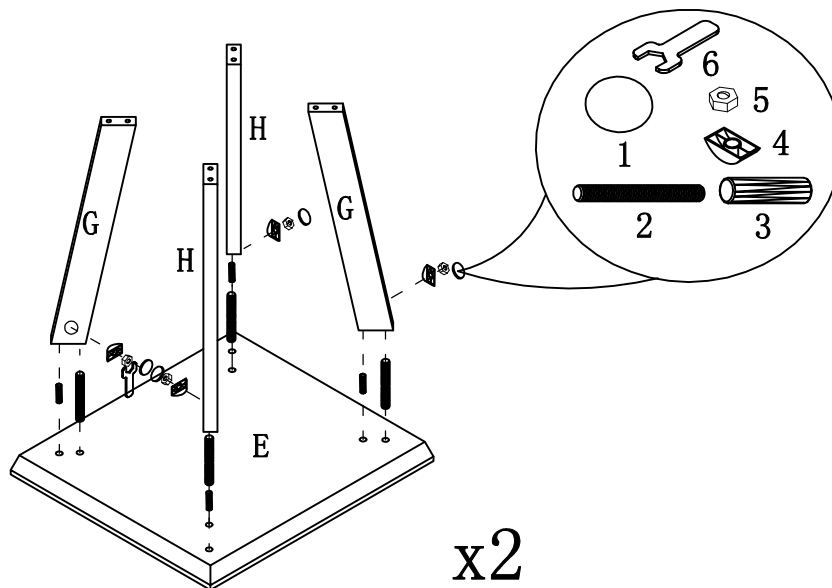

ASSEMBLY TIME

30 MINUTES

PARTS IDENTIFICATION

ITEM: **753434**

HARDWARE IDENTIFICATION

1	STICKER	Ø45mm		12PCS
2	FULL THREADED ROD	M8x70mm		12PCS
3	DOWEL	Ø8X25mm		24PCS
4	JAM WASHER	Ø8mm		12PCS
5	NUT	M8mm		12PCS
6	OPEN WRENCH	M14mm		1PC
7	METAL ALLEN BOLT	M6X65mm		12PCS
8	METAL BARREL NUT	Ø10x15mm		12PCS
9	WASHER	Ø16X2mm		12PCS
10	ALLEN WRENCH	M4mm		1PC
11	STICKER	Ø13mm		12PCS
12	GLUE			1PC

ITEM: **753434**

ASSEMBLY INSTRUCTIONS

STEP 1

STEP 2

ITEM: **753434**

ASSEMBLY INSTRUCTIONS

STEP 3

STEP 4

ITEM: **753434**

ASSEMBLY INSTRUCTIONS

STEP 5

STEP 6

ITEM: **753434**

DIMENSION