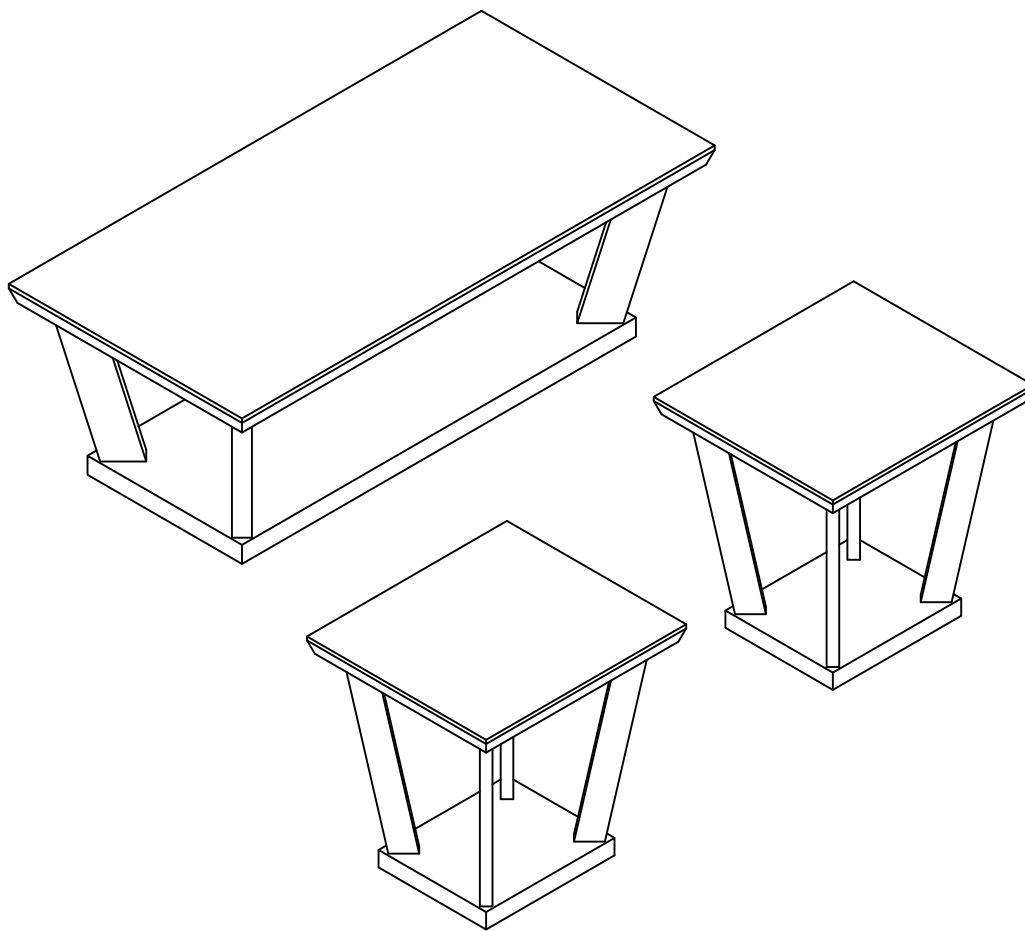

ASSEMBLY INSTRUCTIONS
COASTER FINE FURNITURE

Fine Furniture for every stage of life

753434
3PC Occasional Sets

ITEM:753434

ASSEMBLY INSTRUCTIONS

ASSEMBLY TIPS:

- 1.Remove hardware from box and sort by size.
- 2.Please check to see that all hardware and parts are present prior to start of assembly.
- 3.Please follow attached instructions in the same sequence as numbered to assure fast & easy assembly.

ASSEMBLY TIME

30 MINUTES

PARTS IDENTIFICATION

ITEM: **753434**

HARDWARE IDENTIFICATION

1	STICKER	Ø45mm		12PCS
2	FULL THREADED ROD	M8x70mm		12PCS
3	DOWEL	Ø8X25mm		24PCS
4	JAM WASHER	Ø8mm		12PCS
5	NUT	M8mm		12PCS
6	OPEN WRENCH	M14mm		1PC
7	METAL ALLEN BOLT	M6X65mm		12PCS
8	METAL BARREL NUT	Ø10x15mm		12PCS
9	WASHER	Ø16X2mm		12PCS
10	ALLEN WRENCH	M4mm		1PC
11	STICKER	Ø13mm		12PCS
12	GLUE			1PC