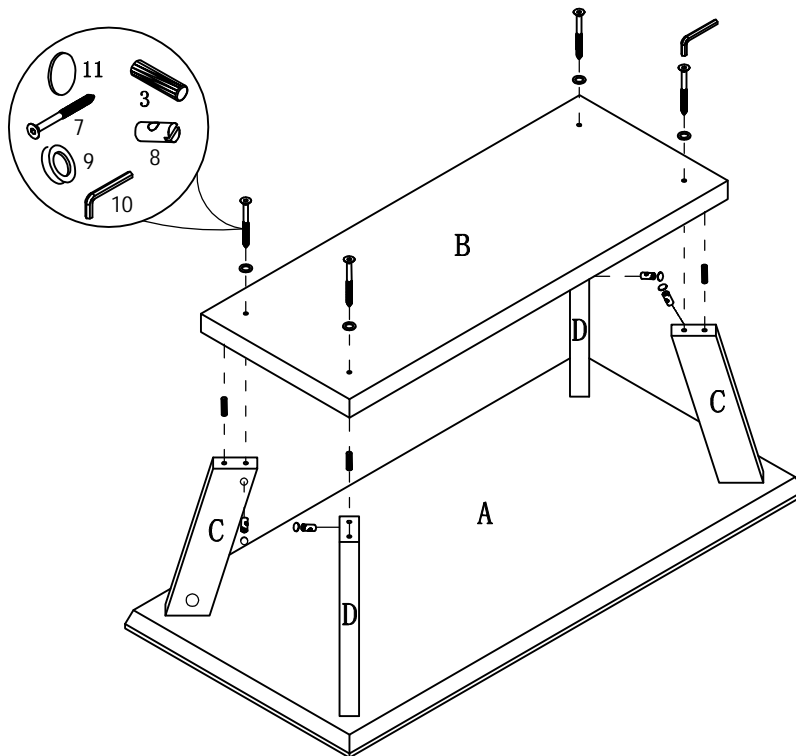

ASSEMBLY TIME

30 MINUTES

PARTS IDENTIFICATION

ITEM: **753434**

HARDWARE IDENTIFICATION

1	STICKER	Ø45mm		12PCS
2	FULL THREADED ROD	M8x70mm		12PCS
3	DOWEL	Ø8X25mm		24PCS
4	JAM WASHER	Ø8mm		12PCS
5	NUT	M8mm		12PCS
6	OPEN WRENCH	M14mm		1PC
7	METAL ALLEN BOLT	M6X65mm		12PCS
8	METAL BARREL NUT	Ø10x15mm		12PCS
9	WASHER	Ø16X2mm		12PCS
10	ALLEN WRENCH	M4mm		1PC
11	STICKER	Ø13mm		12PCS
12	GLUE			1PC

ITEM: **753434**

ASSEMBLY INSTRUCTIONS

STEP 1

STEP 2

ITEM: **753434**

ASSEMBLY INSTRUCTIONS

STEP 3

STEP 4

ITEM: **753434**

ASSEMBLY INSTRUCTIONS

STEP 5

STEP 6

ITEM: **753434**

DIMENSION