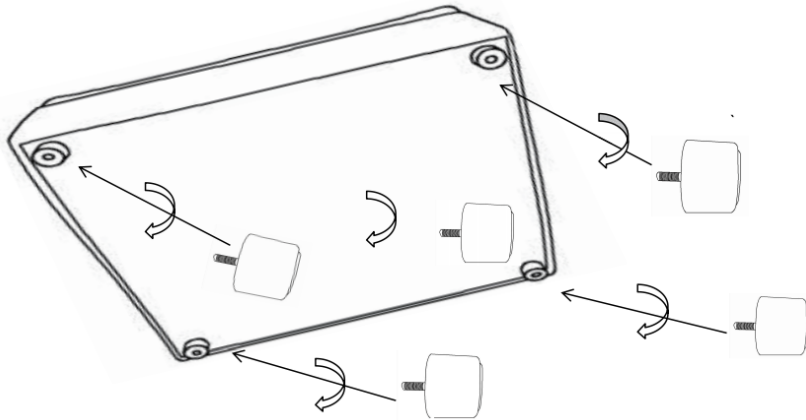

ASSEMBLY TIME

8 MINUTES

PARTS IDENTIFICATION

	PART NAME	FIGURE	QUANTITY
A	SOFA BASE		1PC
B	PILLOW		2PCS
C	SEAT CUSHION		1PC
D	LEG		5PCS

ITEM: 509871

ASSEMBLY INSTRUCTIONS

STEP 1 Turn over the item and take out the legs from zippered pouch and install the legs as pictures show

STEP 2

STEP 3 COMPLETE

ITEM: 509871

Note : Dimension tolerance $\pm 5\%$