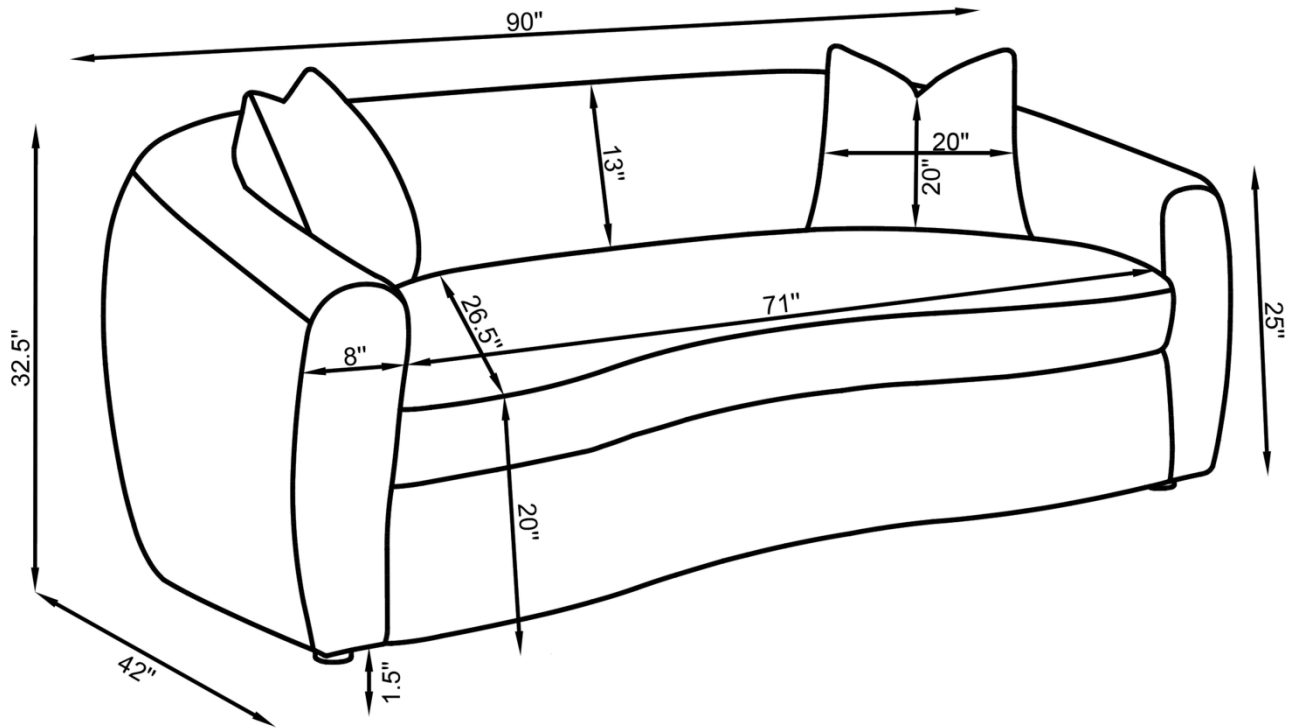

ASSEMBLY TIME

8 MINUTES

PARTS IDENTIFICATION

	PART NAME	FIGURE	QUANTITY
A	SOFA BASE		1PC
B	PILLOW		2PCS
C	SEAT CUSHION		1PC
D	LEG		5PCS

ITEM: 509871

ASSEMBLY INSTRUCTIONS

STEP 1 Turn over the item and take out the legs from zippered pouch and install the legs as pictures show

STEP 2

STEP 3 COMPLETE

ITEM: 509871

Note : Dimension tolerance $\pm 5\%$