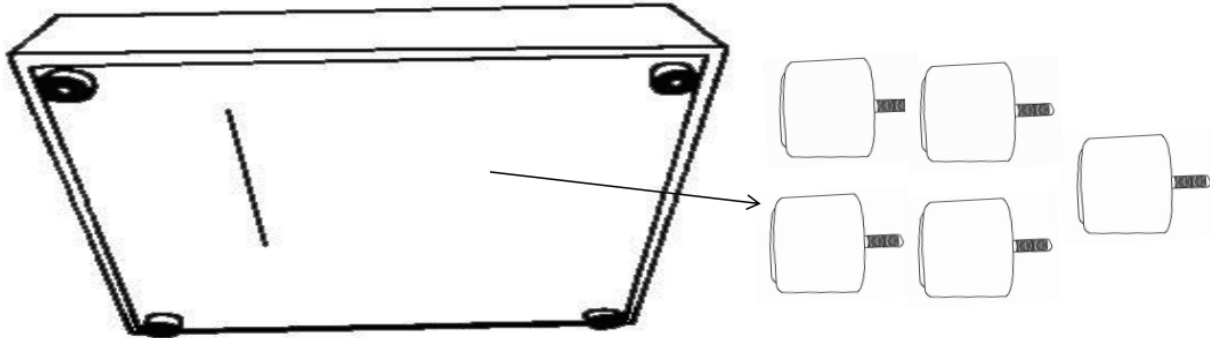

ASSEMBLY TIME

8 MINUTES

PARTS IDENTIFICATION

	PART NAME	FIGURE	QUANTITY
A	SOFA BASE		1PC
B	PILLOW		2PCS
C	SEAT CUSHION		1PC
D	LEG		5PCS

ITEM: 509871

ASSEMBLY INSTRUCTIONS

STEP 1 Turn over the item and take out the legs from zippered pouch and install the legs as pictures show

STEP 2

STEP 3 COMPLETE

ITEM: 509871

Note : Dimension tolerance $\pm 5\%$