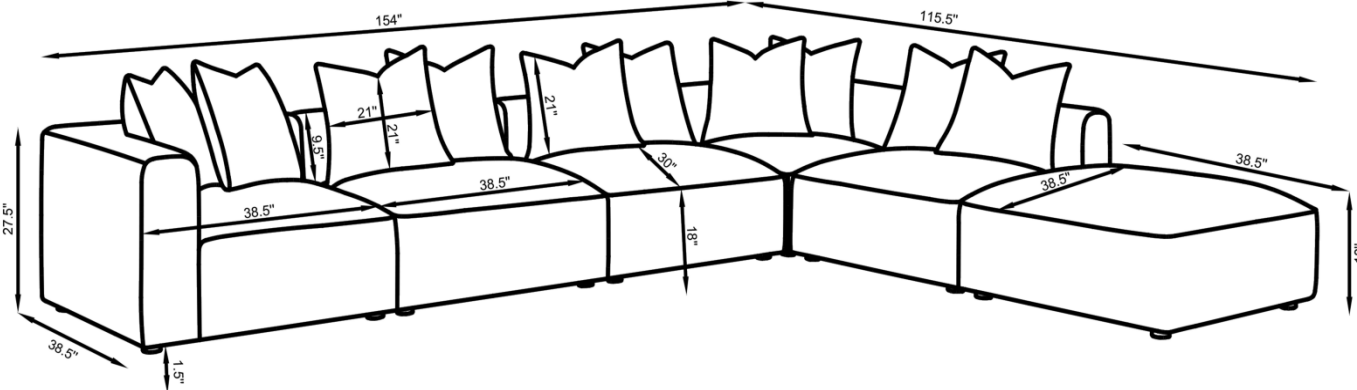

ASSEMBLY TIME

2 MINUTES

PARTS IDENTIFICATION

	PART NAME	FIGURE	QUANTITY
A	OTTOMAN BASE		1PC
B	LEG		4PCS

ITEM: 551593

ASSEMBLY INSTRUCTIONS

STEP 1 Take out the legs from zippered pouch

STEP 2 Install the legs as pictures show

STEP 3

COMPLETE

ITEM: 551593

Note : Dimension tolerance $\pm 5\%$