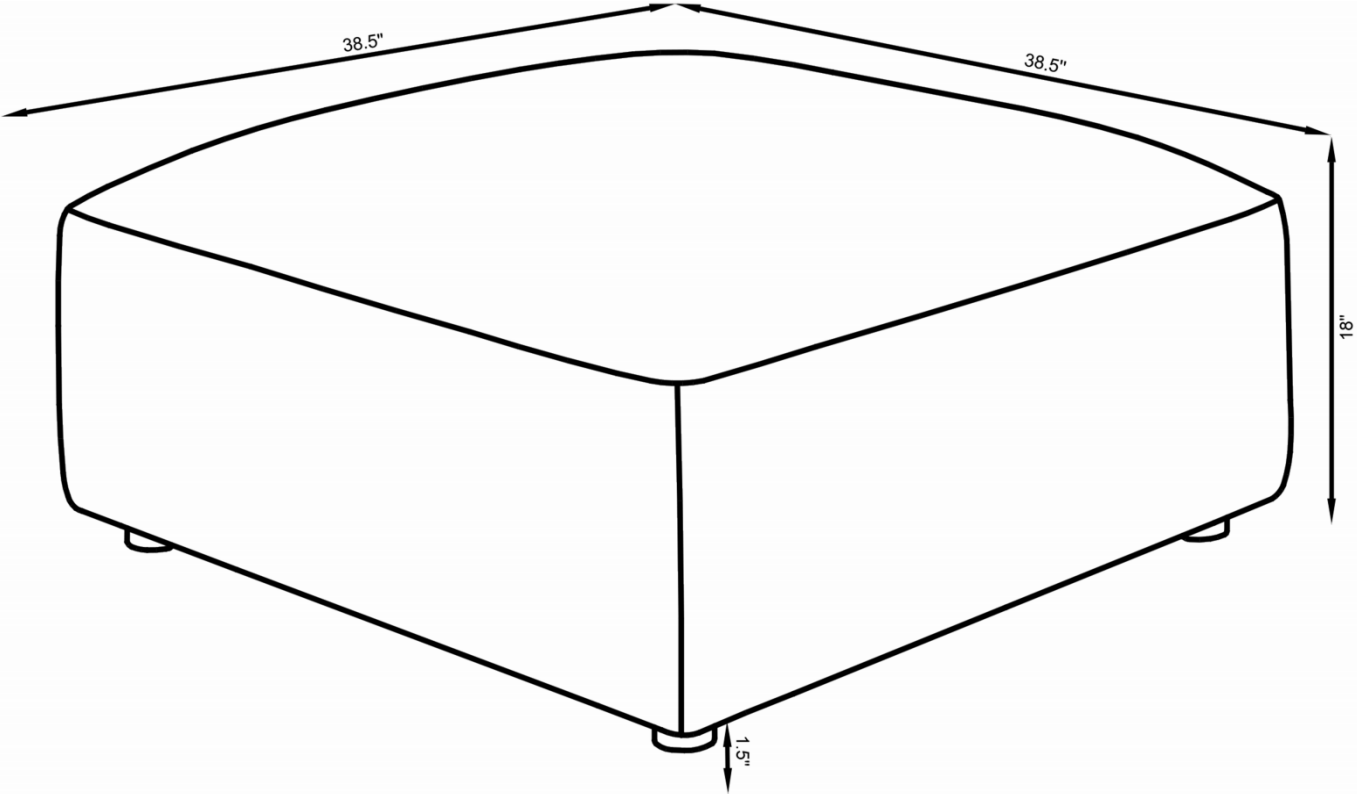

ASSEMBLY TIME

2 MINUTES

PARTS IDENTIFICATION

	PART NAME	FIGURE	QUANTITY
A	OTTOMAN BASE		1PC
B	LEG		4PCS

ITEM: 551593

ASSEMBLY INSTRUCTIONS

STEP 1 Take out the legs from zippered pouch

STEP 2 Install the legs as pictures show

STEP 3

COMPLETE

ITEM: 551593

Note : Dimension tolerance $\pm 5\%$