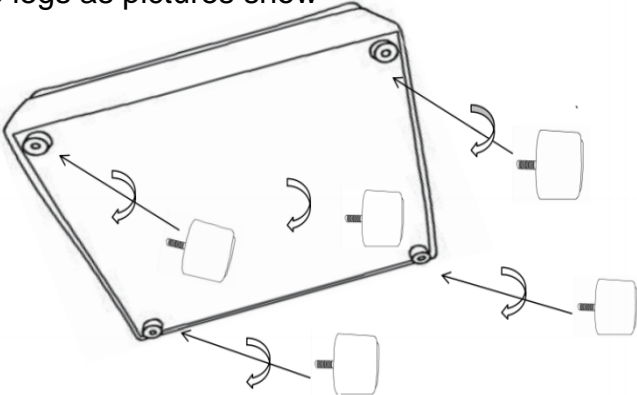

ASSEMBLY TIME

2 MINUTES

PARTS IDENTIFICATION

	PART NAME	FIGURE	QUANTITY
A	OTTOMAN BASE		1PC
B	LEG		4PCS

ITEM: 551593

ASSEMBLY INSTRUCTIONS

STEP 1 Take out the legs from zippered pouch

STEP 2 Install the legs as pictures show

STEP 3

COMPLETE

ITEM: 551593

Note : Dimension tolerance $\pm 5\%$