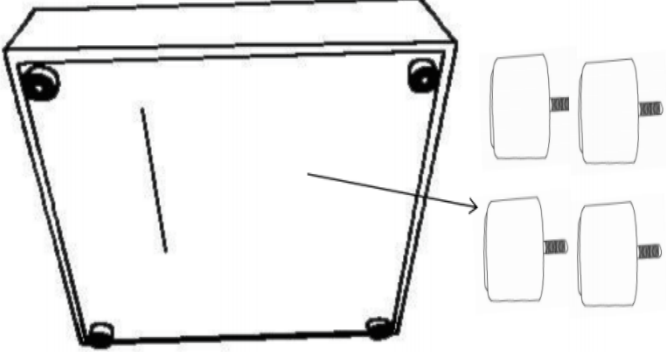

ASSEMBLY TIME

2 MINUTES

PARTS IDENTIFICATION

	PART NAME	FIGURE	QUANTITY
A	OTTOMAN BASE		1PC
B	LEG		4PCS

ITEM: 551593

ASSEMBLY INSTRUCTIONS

STEP 1 Take out the legs from zippered pouch

STEP 2 Install the legs as pictures show

STEP 3

COMPLETE

ITEM: 551593

Note : Dimension tolerance $\pm 5\%$