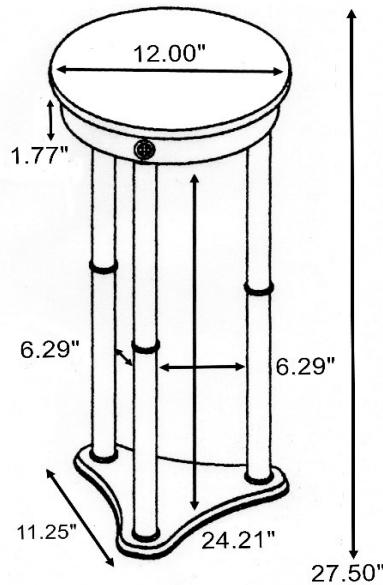

## PARTS IDENTIFICATION

A	TOP		1PC
B	LEG		6PCS
C	BASE		1PC

## HARDWARE IDENTIFICATION

1	BOLT (6.35 x38mm RBW)		3PCS
2	RING (34mm GD)		9PCS
3	FEET (32mm )		3PCS

ITEM: **3315**

**ASSEMBLY INSTRUCTIONS**  
**STEP 1**

**STEP 2**

ITEM: **3315**

**ASSEMBLY INSTRUCTIONS**  
**STEP 3**

**STEP 4**  
**COMPLETE**

**Note** : Dimension tolerance  $\pm 5\%$