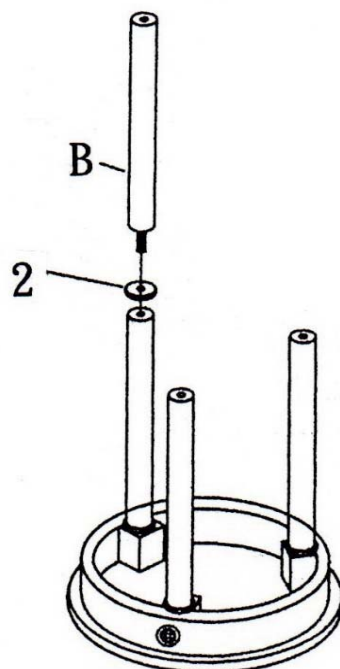

## PARTS IDENTIFICATION

A	TOP		1PC
B	LEG		6PCS
C	BASE		1PC

## HARDWARE IDENTIFICATION

1	BOLT (6.35 x38mm RBW)		3PCS
2	RING (34mm GD)		9PCS
3	FEET (32mm )		3PCS

ITEM: **3315**

**ASSEMBLY INSTRUCTIONS**  
**STEP 1**

**STEP 2**

ITEM: **3315**

**ASSEMBLY INSTRUCTIONS**  
**STEP 3**

**STEP 4**  
**COMPLETE**

**Note** : Dimension tolerance  $\pm 5\%$