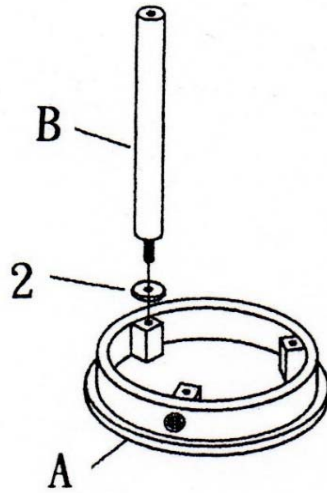

## PARTS IDENTIFICATION

A	TOP		1PC
B	LEG		6PCS
C	BASE		1PC

## HARDWARE IDENTIFICATION

1	BOLT (6.35 x38mm RBW)		3PCS
2	RING (34mm GD)		9PCS
3	FEET (32mm )		3PCS

ITEM: **3315**

**ASSEMBLY INSTRUCTIONS**  
**STEP 1**

**STEP 2**

ITEM: **3315**

**ASSEMBLY INSTRUCTIONS**  
**STEP 3**

**STEP 4**  
**COMPLETE**

**Note** : Dimension tolerance  $\pm 5\%$