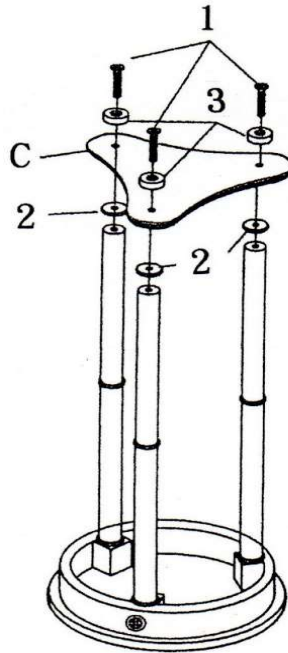

## PARTS IDENTIFICATION

A	TOP		1PC
B	LEG		6PCS
C	BASE		1PC

## HARDWARE IDENTIFICATION

1	BOLT (6.35 x38mm RBW)		3PCS
2	RING (34mm GD)		9PCS
3	FEET (32mm )		3PCS

ITEM: **3315**

**ASSEMBLY INSTRUCTIONS**  
**STEP 1**

**STEP 2**

ITEM: **3315**

**ASSEMBLY INSTRUCTIONS**  
**STEP 3**

**STEP 4**  
**COMPLETE**

**Note** : Dimension tolerance  $\pm 5\%$